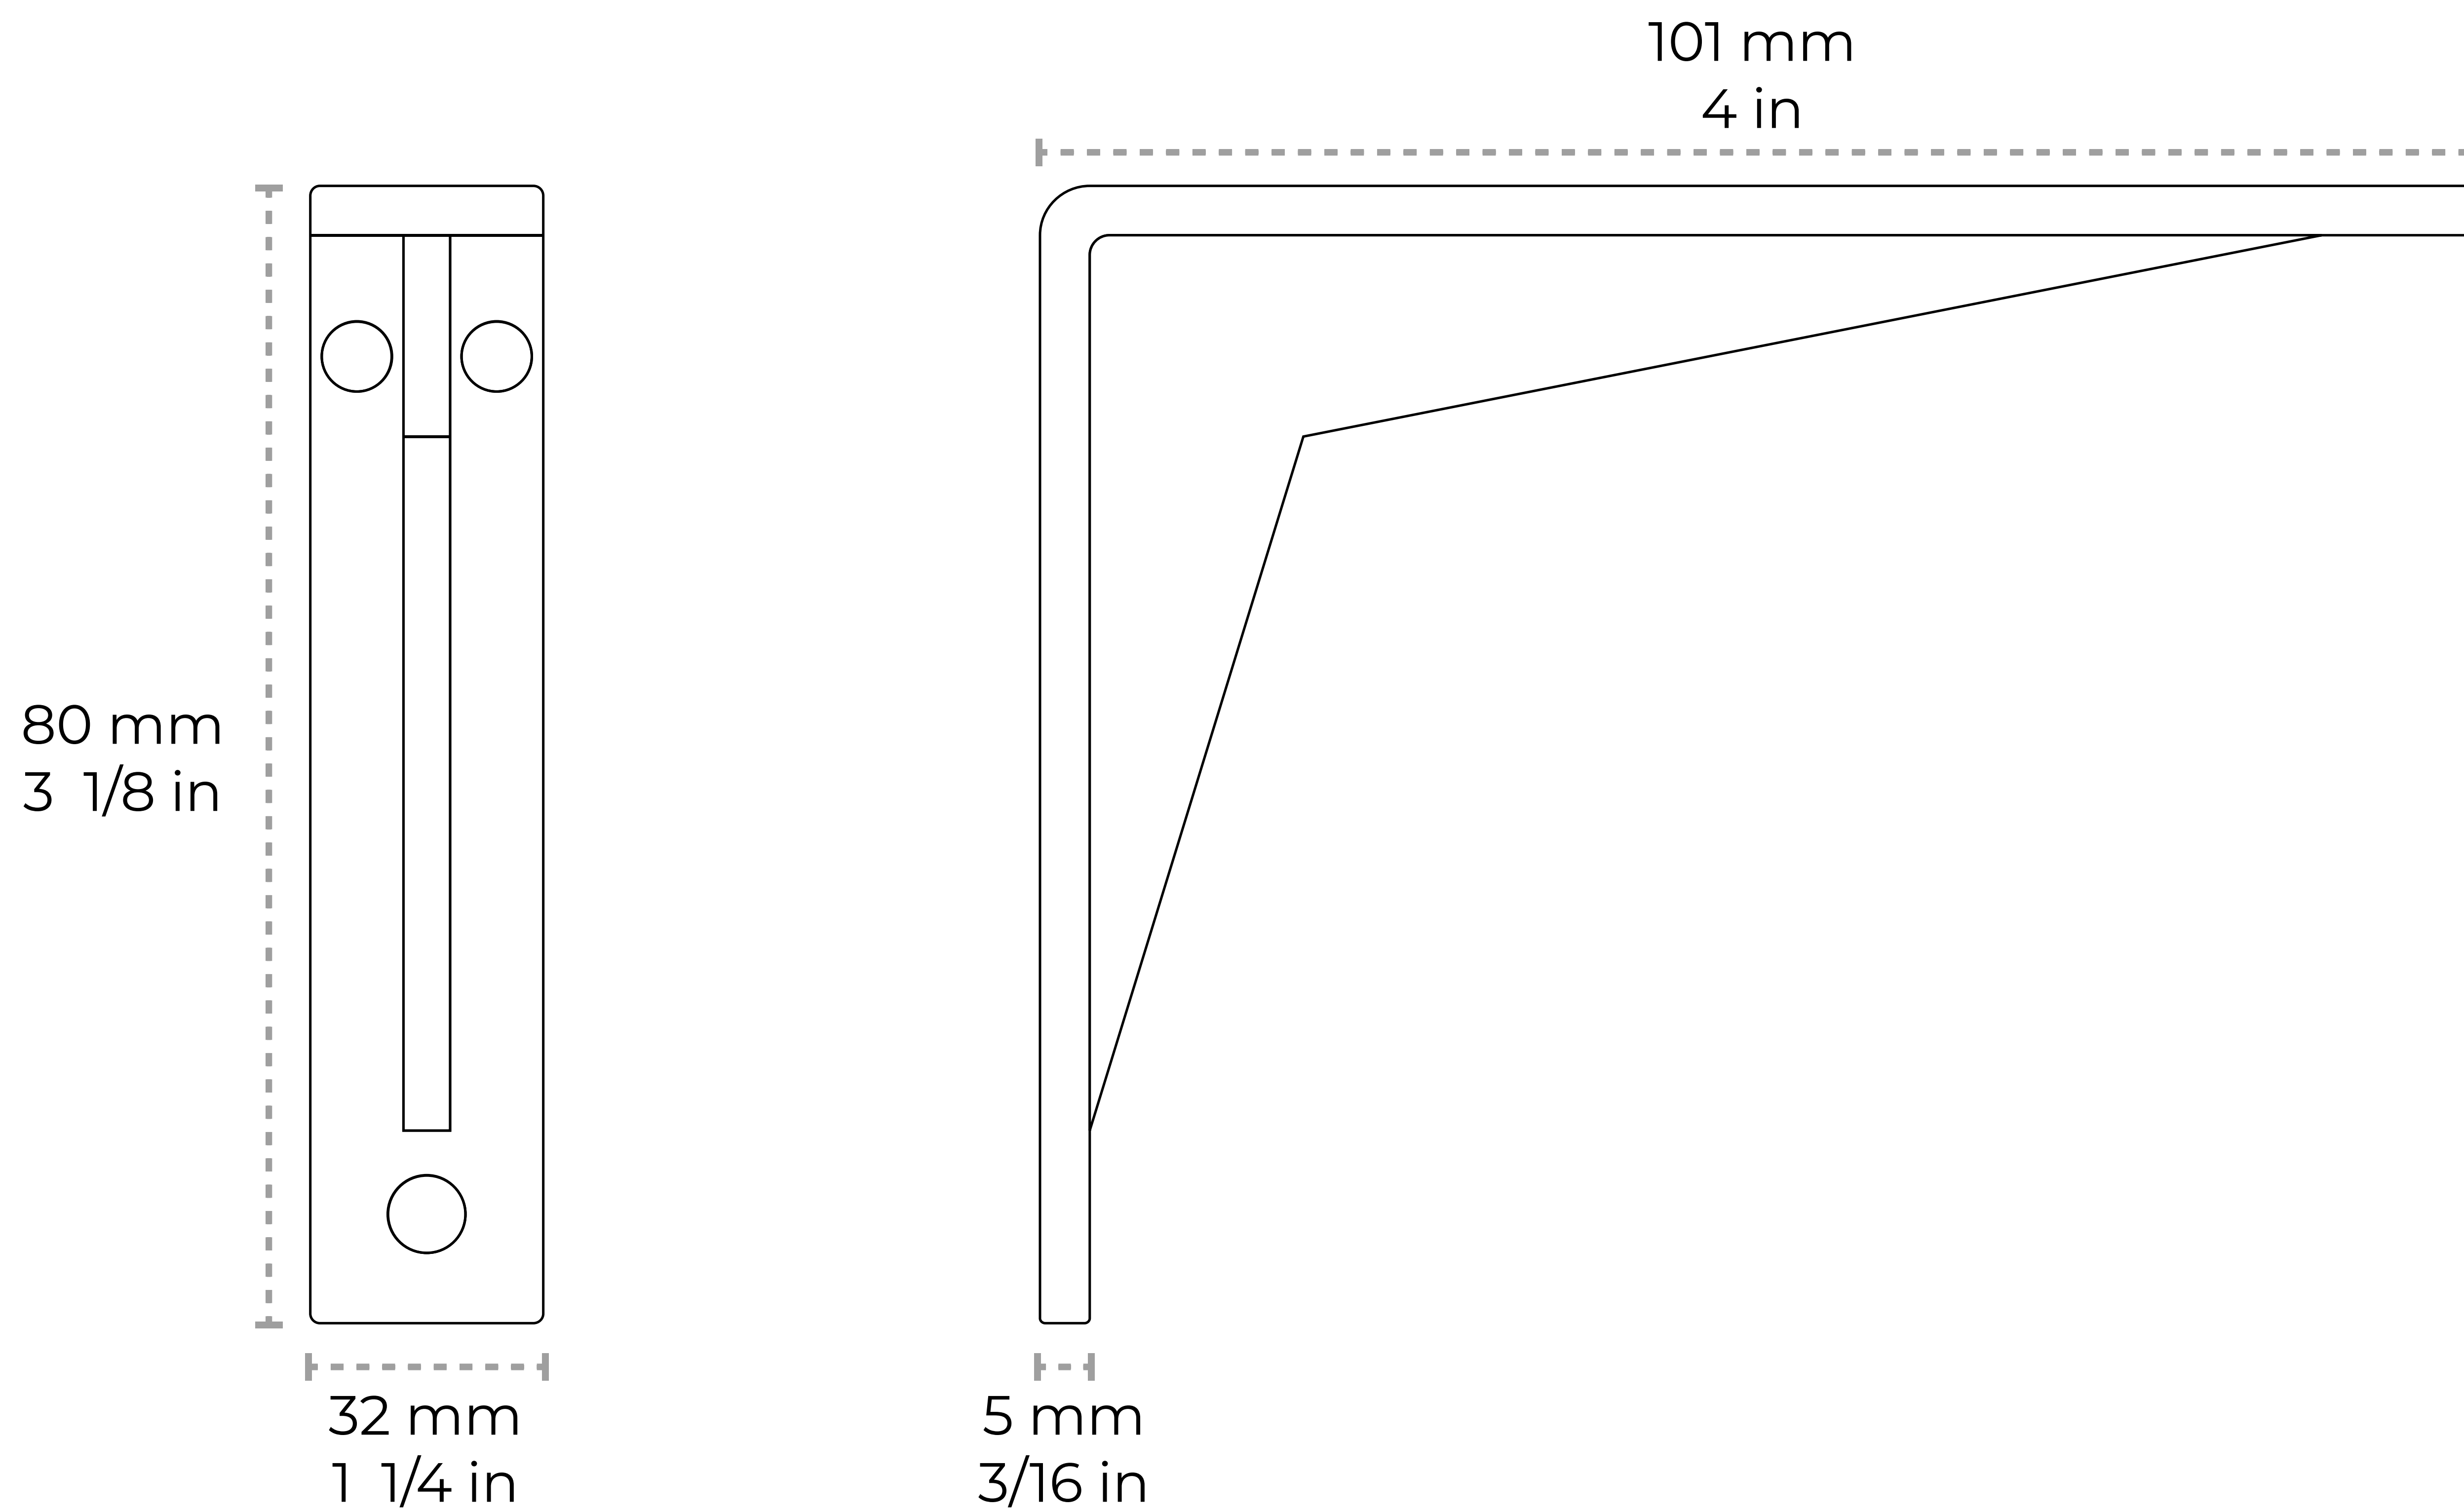

BK-IR8208-101

[Herring Bracket IR8208] Iron Modern Heavy Duty Shelf Bracket

Material	Iron
Weight	0.63 lbs
Measurements	Length: 80 mm 3 1/8 in Width: 32 mm 1 1/4 in Projection: 101 mm 4 in Thickness: 5 mm 3/16 in