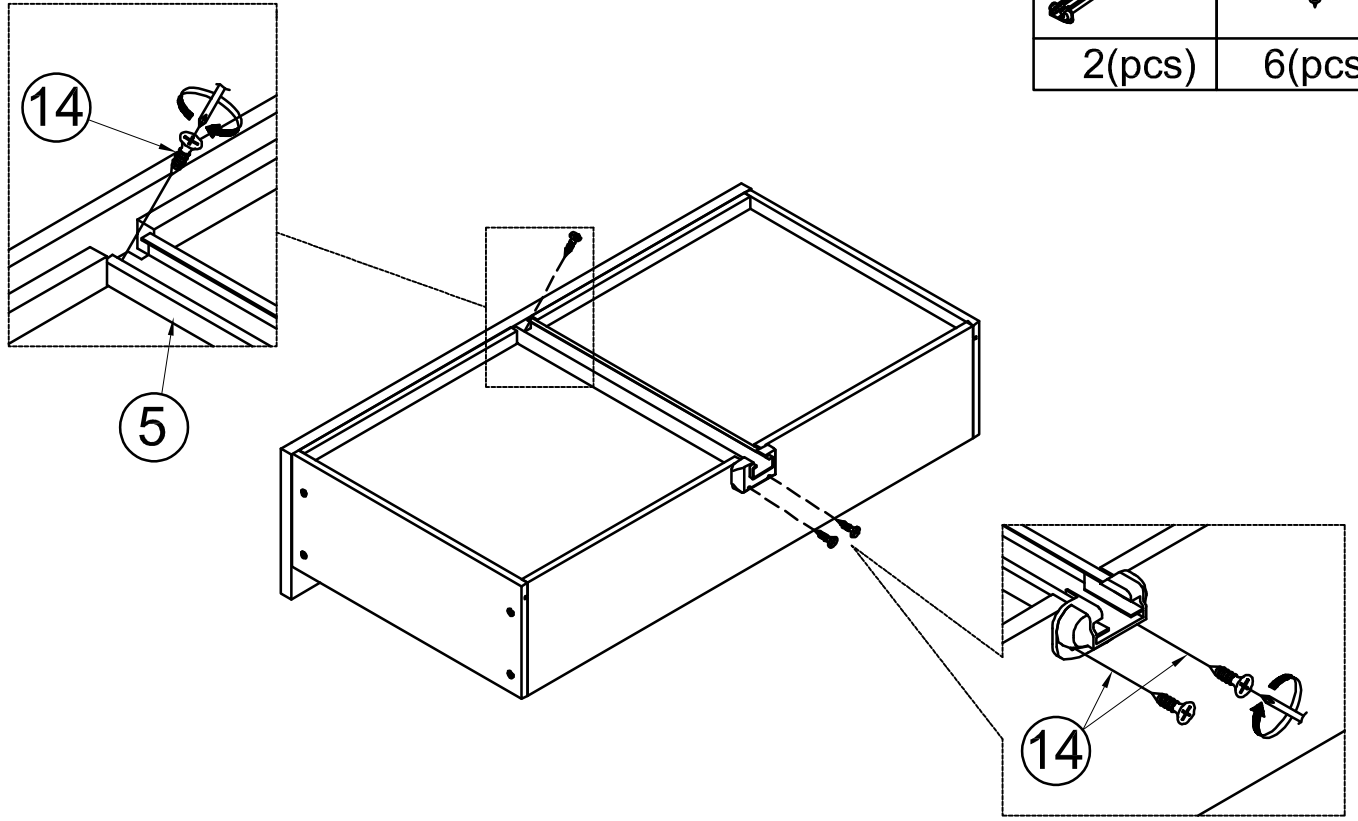

C3

Drawer Right-2pcs

C4

Drawer Rear-2pcs

C6

WoodBar-1pc

Hardware List

<p>1</p>  <p>Ø1/4" x 110 mm Hex-Head bolts 10pcs</p>	<p>2</p>  <p>Ø10 x 40 mm Wood dowel 8pcs</p>	<p>3</p>  <p>Screws 1/4" x80 12pcs</p>
<p>4</p>  <p>Ø1/4" x 13 mm Horizontal-Hole bolts 12pcs</p>	<p>5</p>  <p>Runner(2pcs) 440mm</p>	<p>6</p>  <p>M4 x 30 mm Wood Screws 38pcs</p>
<p>7</p>  <p>Ø1/4" x 30 mm Hex-Head bolts 2pcs</p>	<p>8</p>  <p>M4 x 32 mm Wood Screws 4pcs</p>	<p>9</p>  <p>Handle Wood 4pcs</p>
<p>10</p>  <p>Allen Key 1pc</p>	<p>11</p>  <p>Ø8 x 30 mm Wood dowel 4pcs</p>	<p>12</p>  <p>Screws 1/4" x50 4pcs</p>
<p>13</p>  <p>M4 x 40 mm Wood Screws 10pcs</p>	<p>14</p>  <p>M3.5 x 12 mm Wood Screws 6pcs</p>	<p>15</p>  <p>Ø1/4" x 60 mm Hex-Head bolts 2pcs</p>

Assembly Tools Required (Not Included)

STEP1 x 2: Following below illustration.

9	8
	
4(pcs)	4(pcs)
	6
	
	8(pcs)

STEP2 x 2: Following below illustration.

6

8(pcs)

STEP3 x 2: Following below illustration.

5		14	
	2(pcs)		6(pcs)