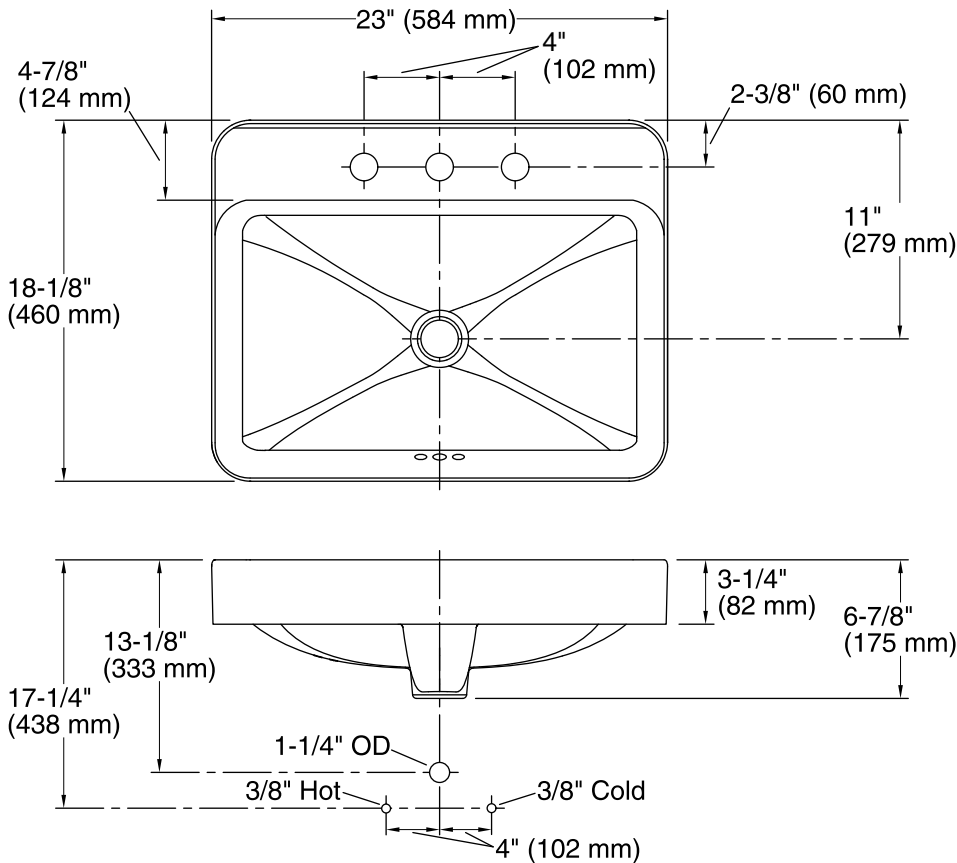

### Features

- Vitreous china.
- Above-counter.
- Rectangular basin with a contemporary design.
- With overflow.
- 8-inch centers.
- 23" ( 584 mm) X 18-1/8" (460 mm)

### Technical Information

All product dimensions are nominal.

Bowl configuration:	Single
Installation:	Drop-in, Vessel
Bowl area (Only):	Length: 22" (559 mm) Width: 13-1/4" (337 mm) Water depth: 3-3/4" (95 mm)
Number of deck holes:	3
Faucet hole(s):	1-3/8" (35 mm)
Drain hole:	1-3/8" (35 mm)
Template:	1144641-7, required, included