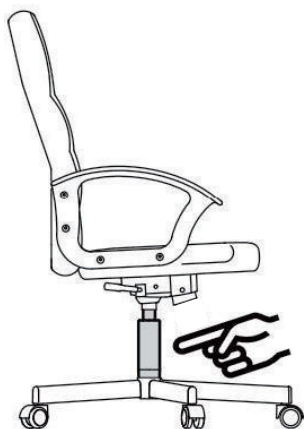

READ AND SAVE THIS INSTRUCTION FOR FUTURE USE

ASSEMBLY & INSTRUCTION MANUAL

OFFICE CHAIR

IMPORTANT, RETAIN FOR FUTURE REFERENCE:

READ CAREFULLY

SAFETY INFORMATION

- The intended use: This product is intended for indoor use only. Used for work and study.
- Maximum weight: 120 KG
- To prevent the chair falling, make sure that the weight is evenly distributed.
- Remove all parts from the box and make sure all parts are included before assembly.
- Keep your feet always on the floor and do not press your head on the headrest when you recline the chair.
- When you adjust the backrest, make sure your fingers are safe and out of harm's way.
- To avoid damage, never pull fast and strongly in your house.
- This chair is designed to sit only and nothing else.
- Don't use it as a base or as a ladder.
- Don't sit in the arms of the chair.
- This chair is designed to seat only one person at same time.
- If some parts are missing, damaged or worn, stop using it immediately.
- Avoid direct sunlight on the chair so that the plastic components won't become brittle.
- Your chair is equipped with rollers for textile floor coverings. If the chair is used on hard floors, e.g. hardwood floors, laminate, PVC, or tile, the rollers should be replaced for safety purposes, since these floors require the use of different rollers.

Warning! Only trained personnel may replace or repair components for height adjustment of seating furniture with energy storage.

MAINTENANCE INSTRUCTIONS

- Clean with vacuum cleaner.
- Wipe with a fabric dampened with water.