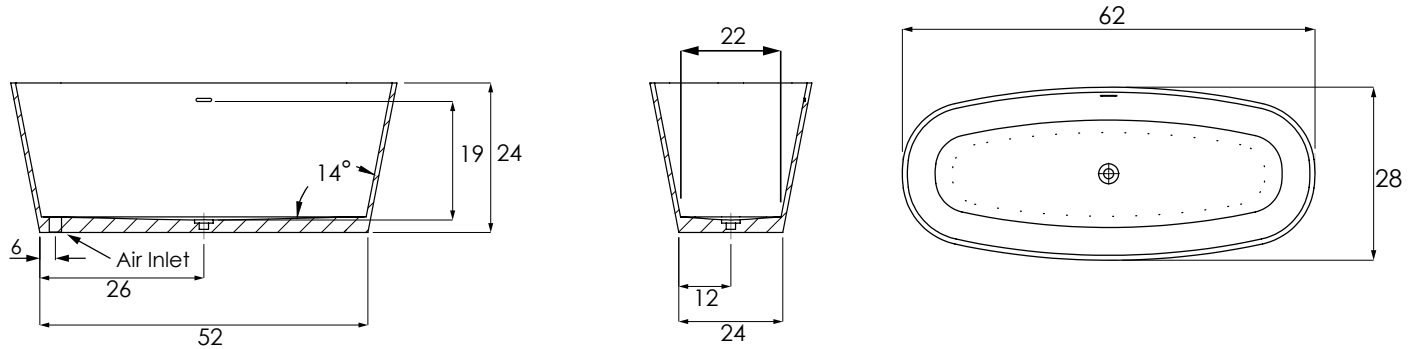

NEWBURY 6228

SIZE
62.28.24

WATER CAPACITY
85 Gallons

WEIGHT
230 Pounds

INSTALLATION
Freestanding

BACK SLOPE
14°

MATERIAL
HydroLuxe SS™

MODEL	DESCRIPTION
NEW6228HTO	Tub Only
NEW6228HTA	Thermal Air (remote blower required)
HYDROLUXE SS™ COLORS	
Standard	Almond White Biscuit
Premium Colors	Black Carmine Red Concrete Grey Distant Blue Grey Beige Moss Green Orange Brown Pastel Violet Purple Violet Red Orange Sapphire Blue Signal Orange Stone Grey Tarpaulin Grey Terra Brown
DUAL COLOR OPTION DUAL.COL.XXX-XXX	
Group 1 - White with any color added	
Group 2 - two different colors	
FINISH	
Matte Finish	METRO.MAT
Polished Finish	METRO.POL
Matte Gloss Combination	METRO.TWOTONE
SURFACES (OUTSIDE ONLY) Metallic: Polished Nickel (PN)	