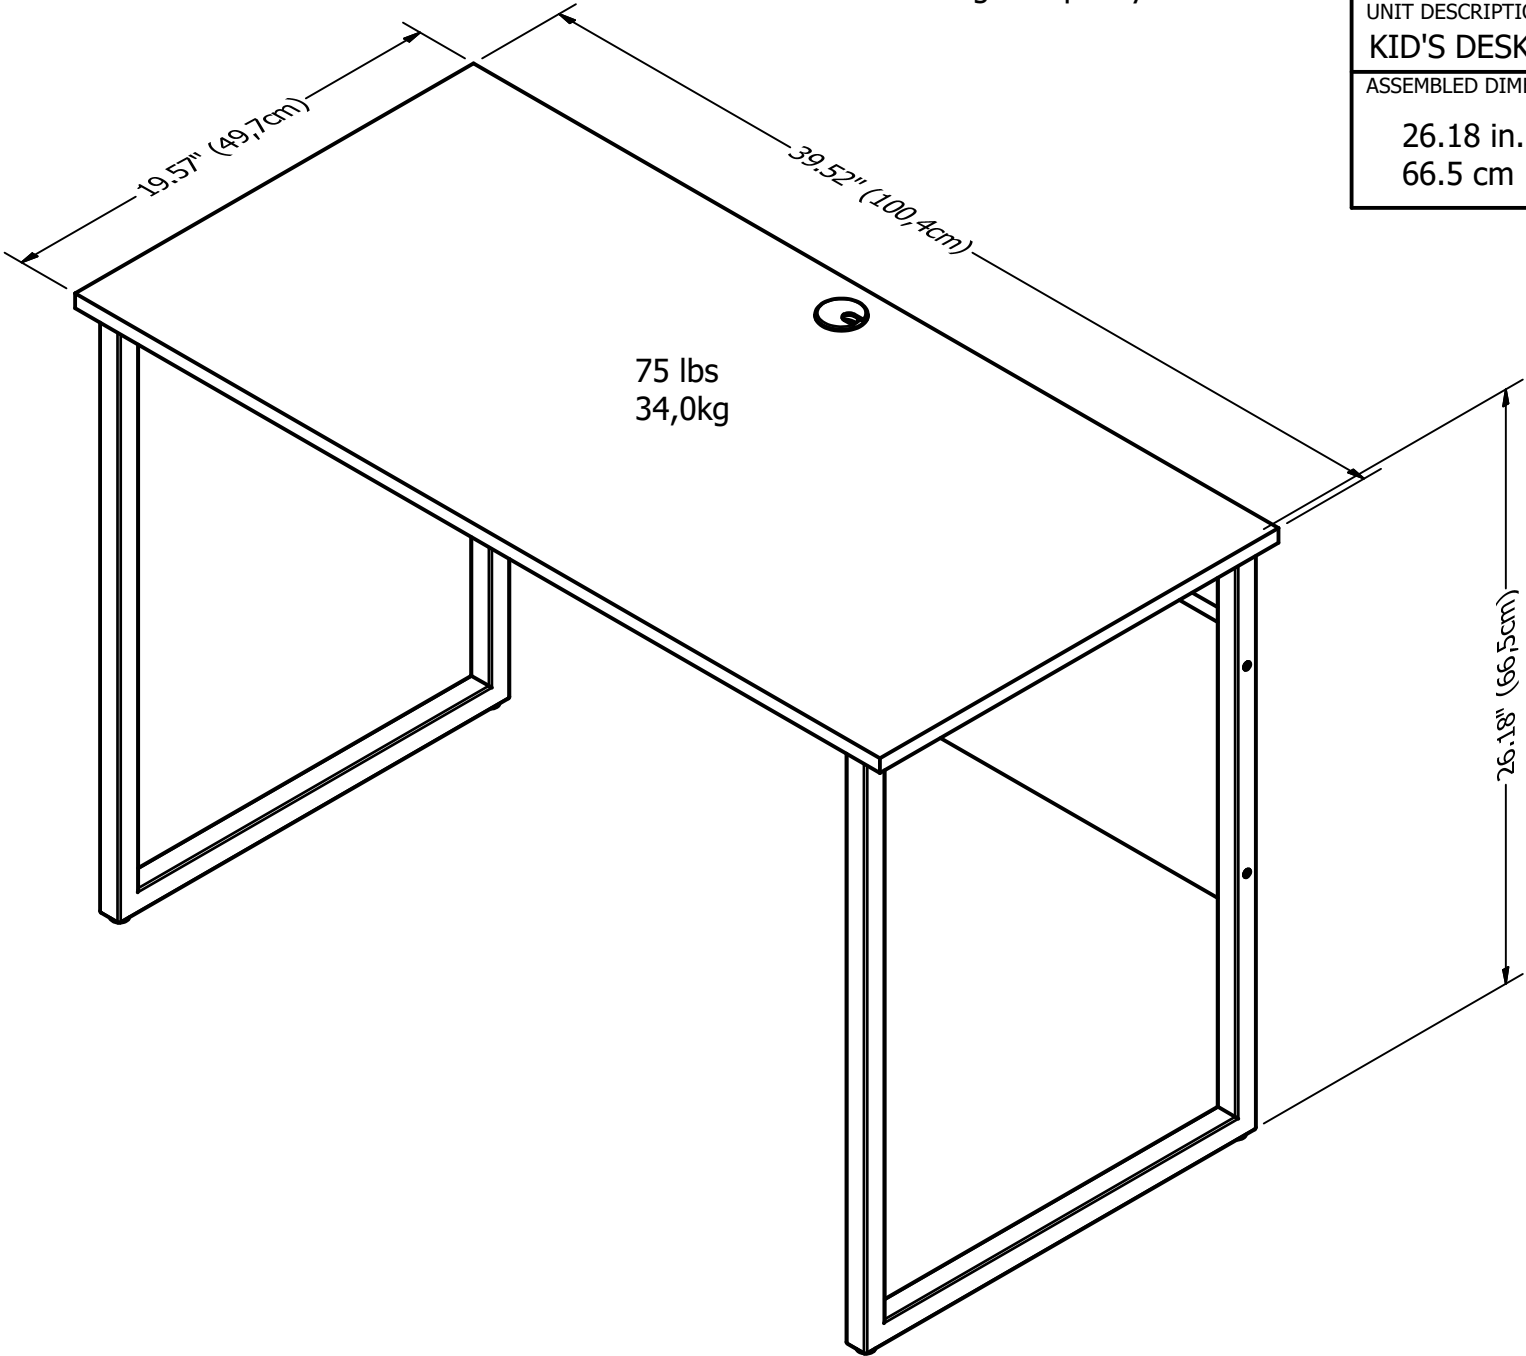

# Specifications

UNIT DESCRIPTION

KID'S DESK

ASSEMBLED DIMENSIONS (H X W X D)

26.18 in. H x 39.52 in. W x 19.57 in. D  
66.5 cm H x 100.4 cm W x 49.7 cm D

Maximum Weight Capacity

Unit Weight: 24.0 lbs (10.89 kg)