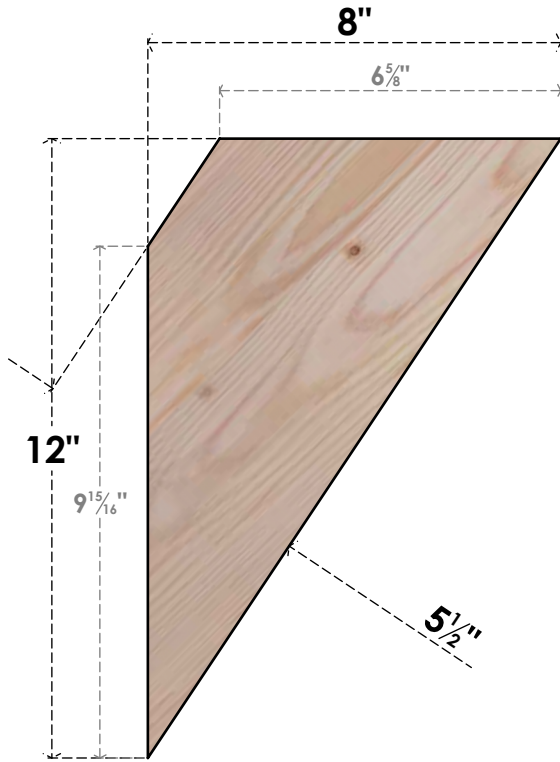

BRC06X08X12TRA00SDF

5 1/2"W X 8"D X 12"H TRADITIONAL SMOOTH BRACE, DOUGLAS FIR

SIDE

FRONT

EKENA MILLWORK
2300 WEST MAIN ST.
CLARKSVILLE, TX 75426
TOLL FREE: 866-607-0453
WWW.EKENAMILLWORK.COM

NOTES

1. INSTALLATION TO BE COMPLETED IN ACCORDANCE WITH MANUFACTURER'S SPECIFICATIONS.
2. DRAWING MAY NOT BE TO SCALE
3. THIS DRAWING IS INTENDED FOR DESIGN AND PLANNING PURPOSES ONLY.
4. ALL INFORMATION CONTAINED HEREIN WAS CURRENT AT THE TIME OF DEVELOPMENT BUT MUST BE REVIEWED AND APPROVED BY THE PRODUCT MANUFACTURER TO BE CONSIDERED ACCURATE.
5. PRODUCTS ARE NOT KILN DRIED. THIS ITEM IS UNIQUE AND WILL CONTAIN THE NATURAL VARIATIONS THAT THE WOOD SPECIES OFFERS. THIS MAY RESULT IN VARIATIONS UP TO 1/4"