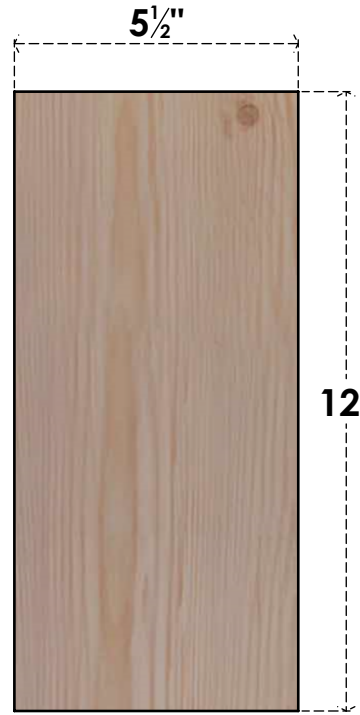

BRC06X08X12TRA00SDF

5 1/2"W X 8"D X 12"H TRADITIONAL SMOOTH BRACE, DOUGLAS FIR

SIDE

FRONT

EKENA MILLWORK
2300 WEST MAIN ST.
CLARKSVILLE, TX 75426
TOLL FREE: 866-607-0453
WWW.EKENAMILLWORK.COM

NOTES

1. INSTALLATION TO BE COMPLETED IN ACCORDANCE WITH MANUFACTURER'S SPECIFICATIONS.
2. DRAWING MAY NOT BE TO SCALE
3. THIS DRAWING IS INTENDED FOR DESIGN AND PLANNING PURPOSES ONLY.
4. ALL INFORMATION CONTAINED HEREIN WAS CURRENT AT THE TIME OF DEVELOPMENT BUT MUST BE REVIEWED AND APPROVED BY THE PRODUCT MANUFACTURER TO BE CONSIDERED ACCURATE.
5. PRODUCTS ARE NOT KILN DRIED. THIS ITEM IS UNIQUE AND WILL CONTAIN THE NATURAL VARIATIONS THAT THE WOOD SPECIES OFFERS. THIS MAY RESULT IN VARIATIONS UP TO 1/4"