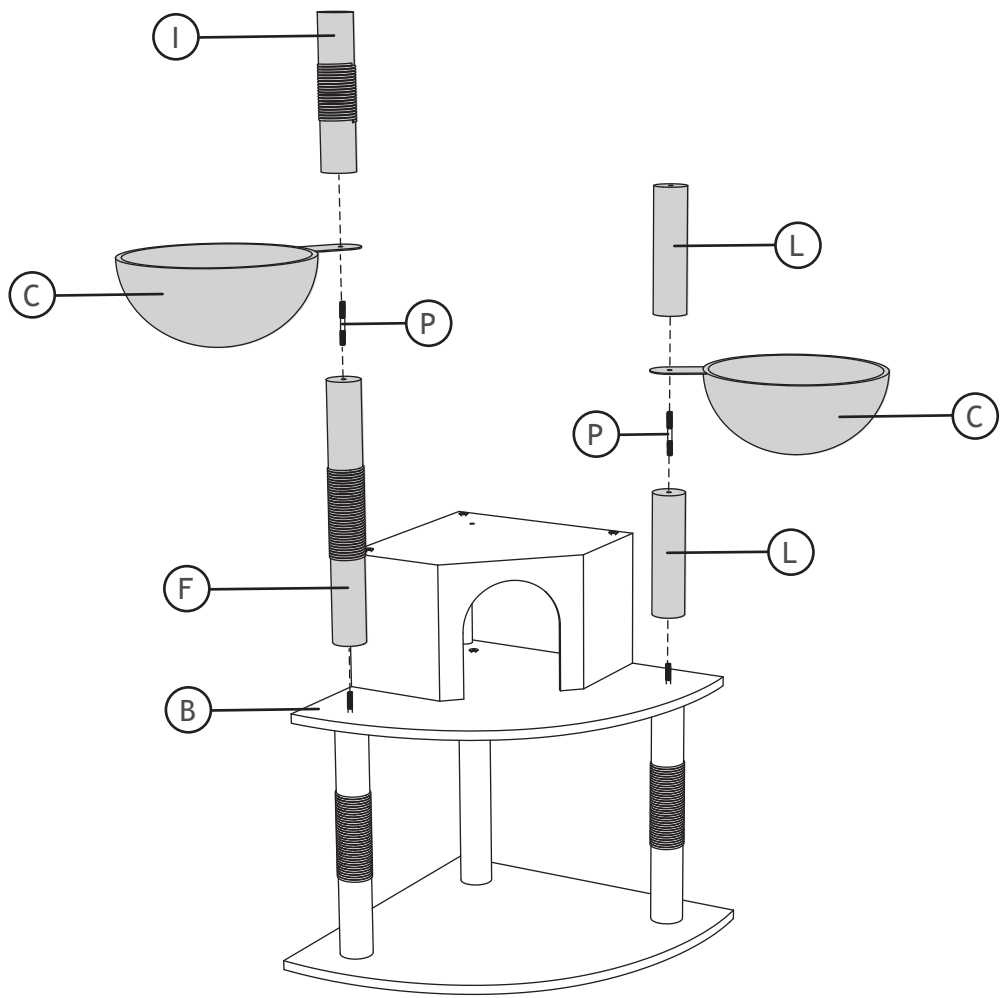

PARTS LIST

<p>A</p>  <p>1×</p>	<p>B</p>  <p>2×</p>
<p>C</p>  <p>2×</p>	<p>D</p>  <p>1×</p>
<p>E</p>  <p>3×</p>	<p>F</p>  <p>490mm</p> <p>1×</p>
<p>G</p>  <p>380mm</p> <p>2×</p>	<p>H</p>  <p>330mm</p> <p>3×</p>
<p>I</p>  <p>280mm</p> <p>2×</p>	<p>J</p>  <p>380mm</p> <p>1×</p>

2

x2

3

4

5

6

7

8

9

10

11

12

SAFETY INSTRUCTIONS

Note: The cat tree can be fixed on wall by one holes behind the cat tree to keep the kids away from any danger.

MADE IN CHINA