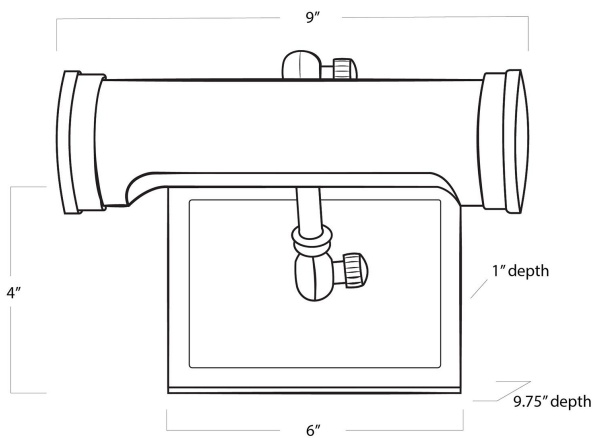

REGINA ANDREW

DETROIT

SPECIFICATION SHEET

Tate Picture Light Small (Natural Brass)
15-1176NB

HEIGHT	4
WIDTH	9
DEPTH	9.75
SHADE DIMS	N/A
SHADE COLOR	N/A
BULB QTY	1
BULB TYPE	B Type Candelabra Base (E12)
SOCKET	E12 Candelabra w Line Switch
WATTAGE	25 Watt Max
WIRING TYPE	Hard Wire or Pinup
BACKPLATE	6 x 4 x 1
JUNCTION BOX	2 in from top, 2 in from bottom, 4.5 in from side
MATERIAL	Steel
FINISH	N/A
NOTES	N/A
FREIGHT ONLY	No