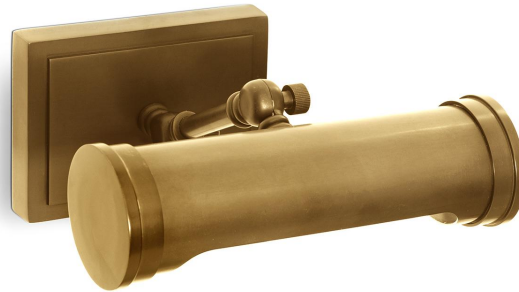

REGINA ANDREW

DETROIT

SPECIFICATION SHEET

Tate Picture Light Small (Natural Brass)
15-1176NB

HEIGHT	4
WIDTH	9
DEPTH	9.75
SHADE DIMS	N/A
SHADE COLOR	N/A
BULB QTY	1
BULB TYPE	B Type Candelabra Base (E12)
SOCKET	E12 Candelabra w Line Switch
WATTAGE	25 Watt Max
WIRING TYPE	Hard Wire or Pinup
BACKPLATE	6 x 4 x 1
JUNCTION BOX	2 in from top, 2 in from bottom, 4.5 in from side
MATERIAL	Steel
FINISH	N/A
NOTES	N/A
FREIGHT ONLY	No