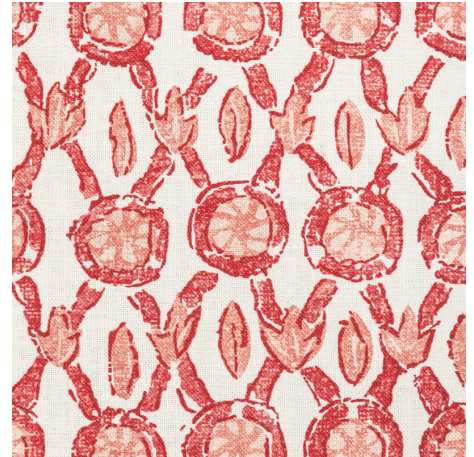

**Galon Print - Coral**  
SKU: 8022103.124.0

SKU: **8022103.124.0**

Repeat UOM: **in in (0 cm)**

Horizontal Repeat: **13.5 in (34.29 cm)**

Type: **Print**

Railroaded: **No**

Composition: **Cotton - 100%**

Width: **54 in (137.16 cm)**

Vertical Repeat: **7.4 in (18.8 cm)**

Brand: **Brunschwig & Fils**

Finish: **Softened**

End Use: **Multipurpose**