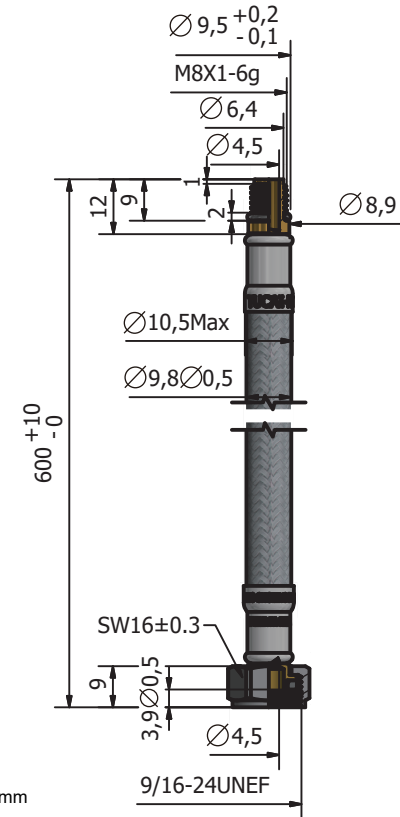

- ROUGH-IN DIMENSIONS**
- 1434101D Finish: Polished Chrome
 - 1434102D Finish: Brushed Nickel
 - 1434104D Finish: Matte Black
 - 1434108D Finish: Brushed Gold

If you have any question or need help,
please visit **PARLOS®** website
<http://www.parlos.com>

PARLOS[®]

ROUGH-IN DIMENSIONS

- Metal Pop-Up Drain with Overflow
- cUPC Flexible Water Supply Hoses