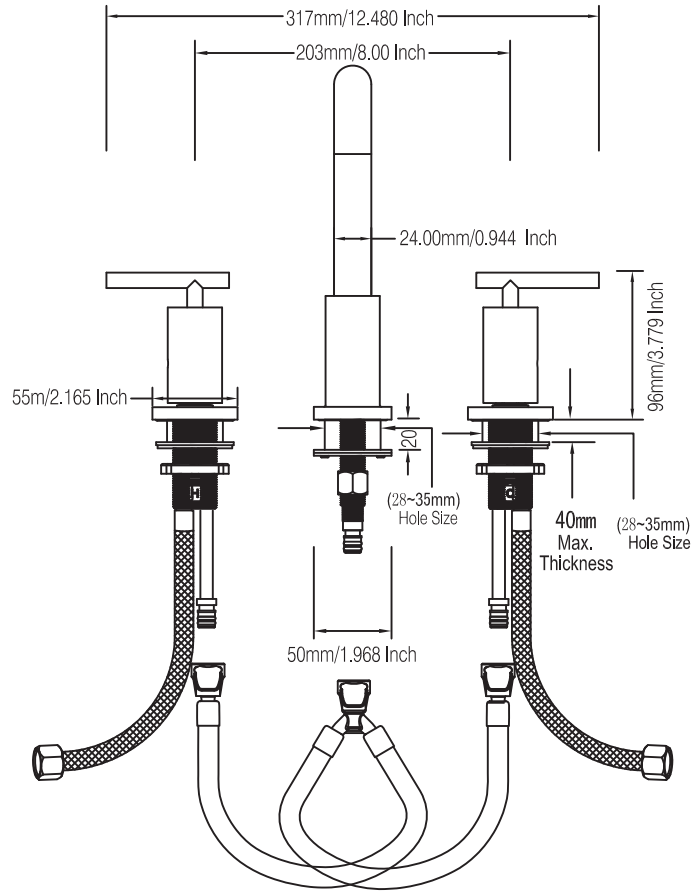

- ROUGH-IN DIMENSIONS**
- 1434101D Finish: Polished Chrome
 - 1434102D Finish: Brushed Nickel
 - 1434104D Finish: Matte Black
 - 1434108D Finish: Brushed Gold

If you have any question or need help,
please visit **PARLOS®** website
<http://www.parlos.com>

PARLOS[®]

ROUGH-IN DIMENSIONS

- Metal Pop-Up Drain with Overflow
- cUPC Flexible Water Supply Hoses