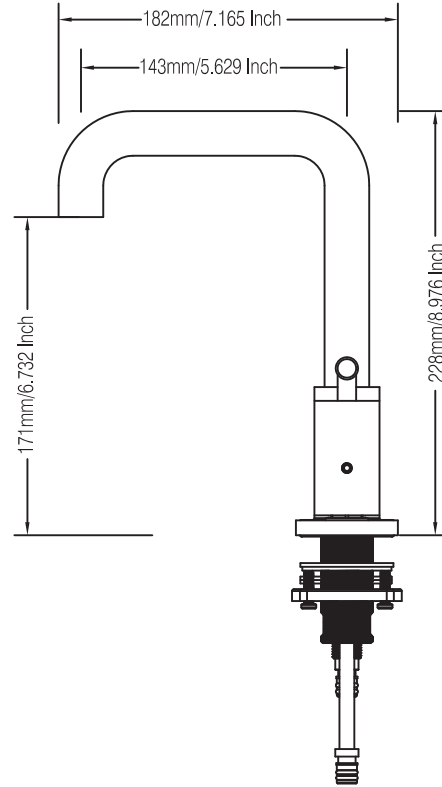

- ROUGH-IN DIMENSIONS**
- 1434101D Finish: Polished Chrome
 - 1434102D Finish: Brushed Nickel
 - 1434104D Finish: Matte Black
 - 1434108D Finish: Brushed Gold

If you have any question or need help,
please visit **PARLOS®** website
<http://www.parlos.com>

PARLOS[®]

ROUGH-IN DIMENSIONS

- Metal Pop-Up Drain with Overflow
- cUPC Flexible Water Supply Hoses