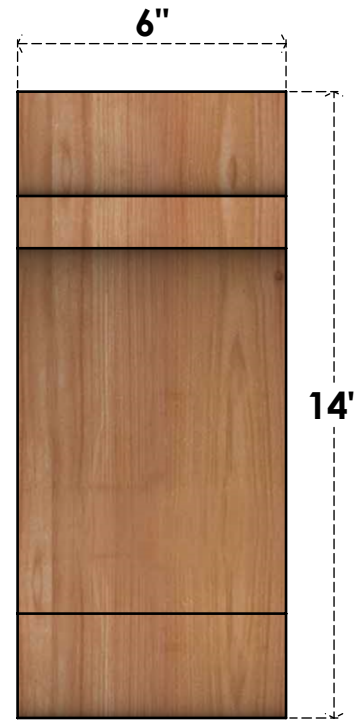

BRC06X06X14OLY00RWR

6"W X 6"D X 14"H OLYMPIC ROUGH SAWN BRACE, WESTERN RED CEDAR

SIDE

FRONT

EKENA MILLWORK
 2300 WEST MAIN ST.
 CLARKSVILLE, TX 75426
 TOLL FREE: 866-607-0453
 WWW.EKENAMILLWORK.COM

NOTES

1. INSTALLATION TO BE COMPLETED IN ACCORDANCE WITH MANUFACTURER'S SPECIFICATIONS.
2. DRAWING MAY NOT BE TO SCALE
3. THIS DRAWING IS INTENDED FOR DESIGN AND PLANNING PURPOSES ONLY.
4. ALL INFORMATION CONTAINED HEREIN WAS CURRENT AT THE TIME OF DEVELOPMENT BUT MUST BE REVIEWED AND APPROVED BY THE PRODUCT MANUFACTURER TO BE CONSIDERED ACCURATE.
5. PRODUCTS ARE NOT KILN DRIED. THIS ITEM IS UNIQUE AND WILL CONTAIN THE NATURAL VARIATIONS THAT THE WOOD SPECIES OFFERS. THIS MAY RESULT IN VARIATIONS UP TO 1/4"