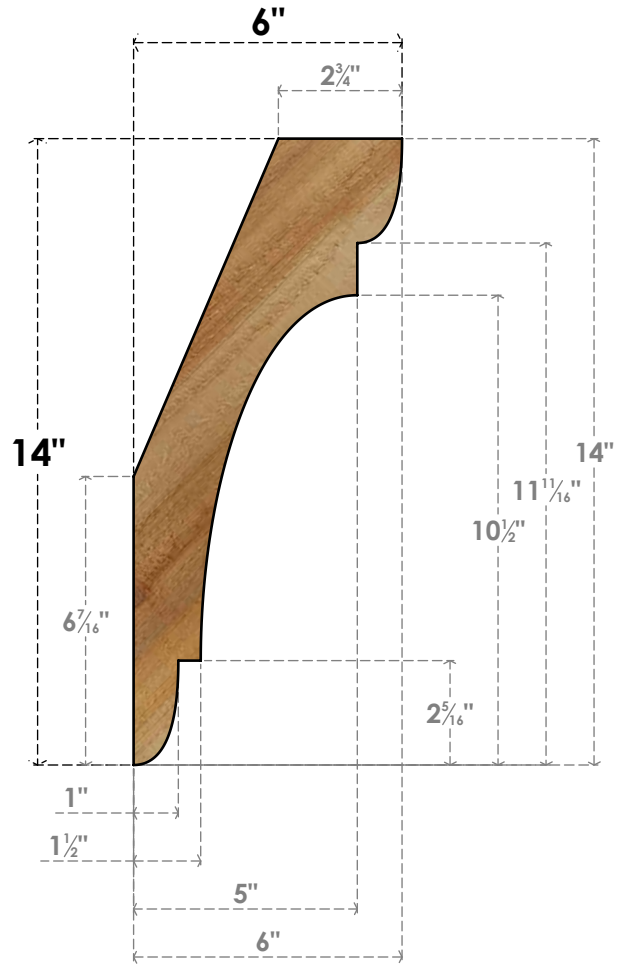

BRC06X06X14OLY00RWR

6"W X 6"D X 14"H OLYMPIC ROUGH SAWN BRACE, WESTERN RED CEDAR

SIDE

FRONT

EKENA MILLWORK
 2300 WEST MAIN ST.
 CLARKSVILLE, TX 75426
 TOLL FREE: 866-607-0453
 WWW.EKENAMILLWORK.COM

NOTES

1. INSTALLATION TO BE COMPLETED IN ACCORDANCE WITH MANUFACTURER'S SPECIFICATIONS.
2. DRAWING MAY NOT BE TO SCALE
3. THIS DRAWING IS INTENDED FOR DESIGN AND PLANNING PURPOSES ONLY.
4. ALL INFORMATION CONTAINED HEREIN WAS CURRENT AT THE TIME OF DEVELOPMENT BUT MUST BE REVIEWED AND APPROVED BY THE PRODUCT MANUFACTURER TO BE CONSIDERED ACCURATE.
5. PRODUCTS ARE NOT KILN DRIED. THIS ITEM IS UNIQUE AND WILL CONTAIN THE NATURAL VARIATIONS THAT THE WOOD SPECIES OFFERS. THIS MAY RESULT IN VARIATIONS UP TO 1/4"