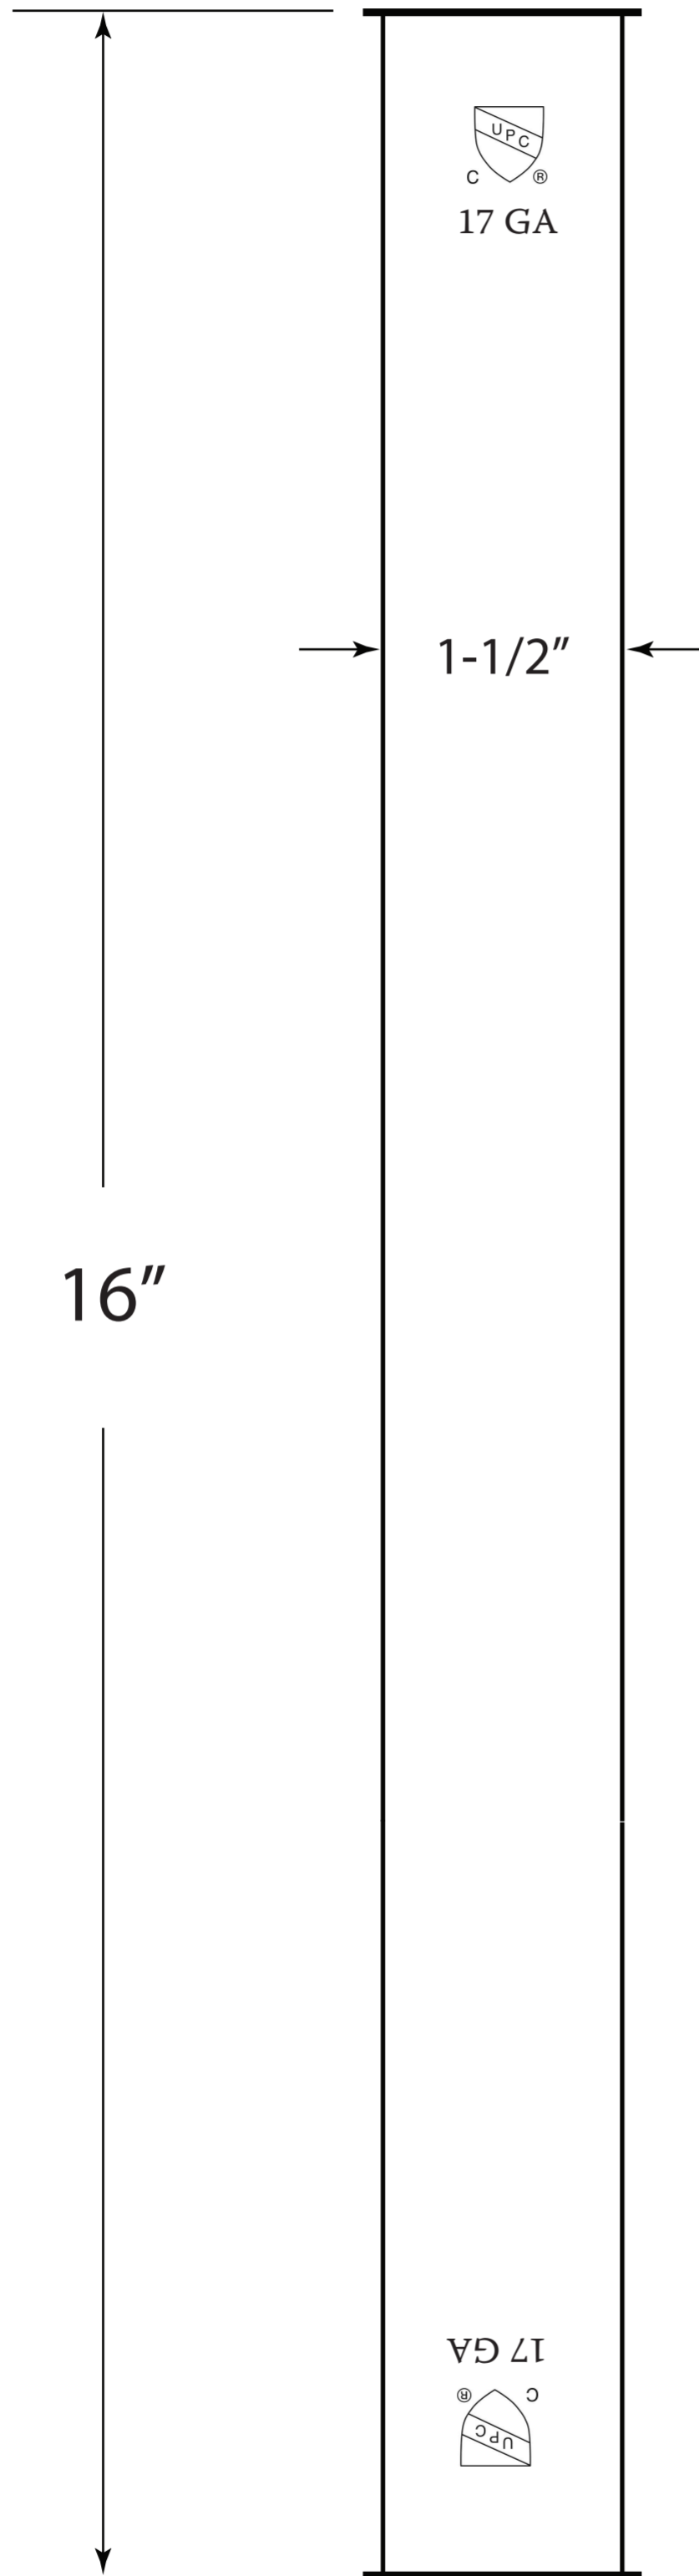

D4171

WESTBRASS
Fine Decorative Plumbing Since 1935

2429 E. Olympic Blvd.
Los Angeles, CA 90021

TITLE	1-1/2" Double Flanged Tailpiece		
DWG NO.	D4171	DATE	10-21-2016
Scale	mrohfs	REV	A
Sheet		1 of 1	