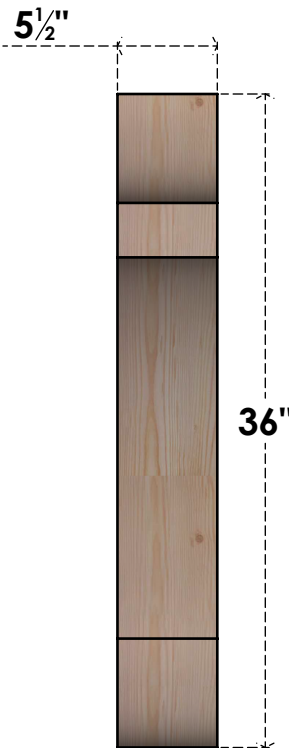

BRC06X30X36OLY00SDF

5 1/2"W X 30"D X 36"H OLYMPIC SMOOTH BRACE, DOUGLAS FIR

SIDE

FRONT

EKENA MILLWORK
 2300 WEST MAIN ST.
 CLARKSVILLE, TX 75426
 TOLL FREE: 866-607-0453
 WWW.EKENAMILLWORK.COM

NOTES

1. INSTALLATION TO BE COMPLETED IN ACCORDANCE WITH MANUFACTURER'S SPECIFICATIONS.
2. DRAWING MAY NOT BE TO SCALE
3. THIS DRAWING IS INTENDED FOR DESIGN AND PLANNING PURPOSES ONLY.
4. ALL INFORMATION CONTAINED HEREIN WAS CURRENT AT THE TIME OF DEVELOPMENT BUT MUST BE REVIEWED AND APPROVED BY THE PRODUCT MANUFACTURER TO BE CONSIDERED ACCURATE.
5. PRODUCTS ARE NOT KILN DRIED. THIS ITEM IS UNIQUE AND WILL CONTAIN THE NATURAL VARIATIONS THAT THE WOOD SPECIES OFFERS. THIS MAY RESULT IN VARIATIONS UP TO 1/4"