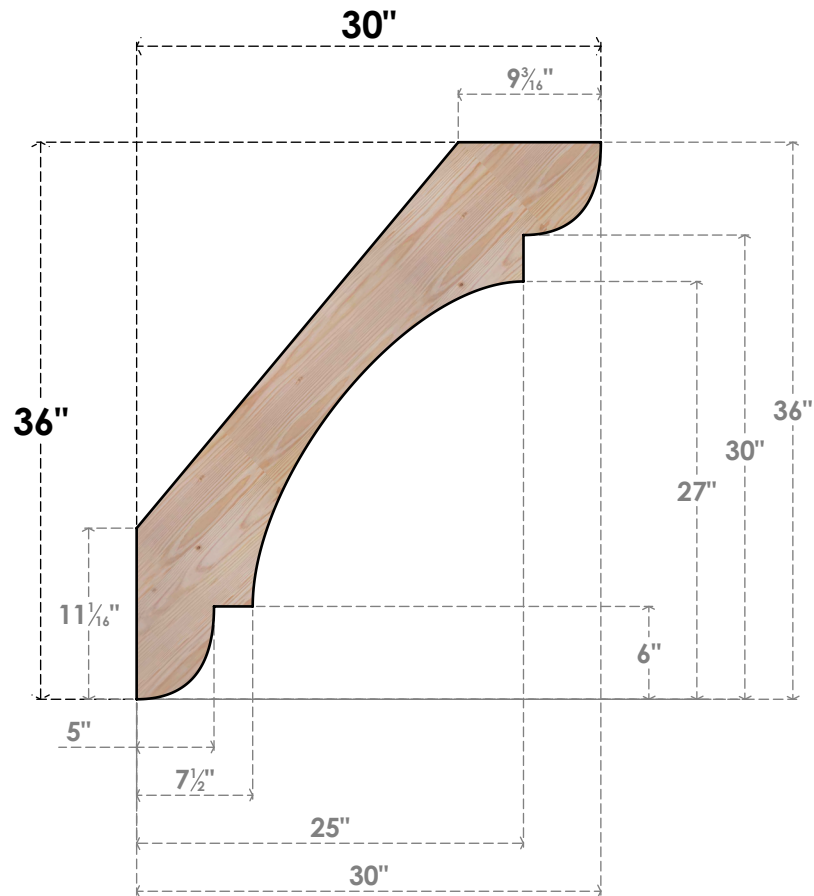

BRC06X30X36OLY00SDF

5 1/2"W X 30"D X 36"H OLYMPIC SMOOTH BRACE, DOUGLAS FIR

SIDE

FRONT

EKENA MILLWORK
 2300 WEST MAIN ST.
 CLARKSVILLE, TX 75426
 TOLL FREE: 866-607-0453
 WWW.EKENAMILLWORK.COM

NOTES

1. INSTALLATION TO BE COMPLETED IN ACCORDANCE WITH MANUFACTURER'S SPECIFICATIONS.
2. DRAWING MAY NOT BE TO SCALE
3. THIS DRAWING IS INTENDED FOR DESIGN AND PLANNING PURPOSES ONLY.
4. ALL INFORMATION CONTAINED HEREIN WAS CURRENT AT THE TIME OF DEVELOPMENT BUT MUST BE REVIEWED AND APPROVED BY THE PRODUCT MANUFACTURER TO BE CONSIDERED ACCURATE.
5. PRODUCTS ARE NOT KILN DRIED. THIS ITEM IS UNIQUE AND WILL CONTAIN THE NATURAL VARIATIONS THAT THE WOOD SPECIES OFFERS. THIS MAY RESULT IN VARIATIONS UP TO 1/4"