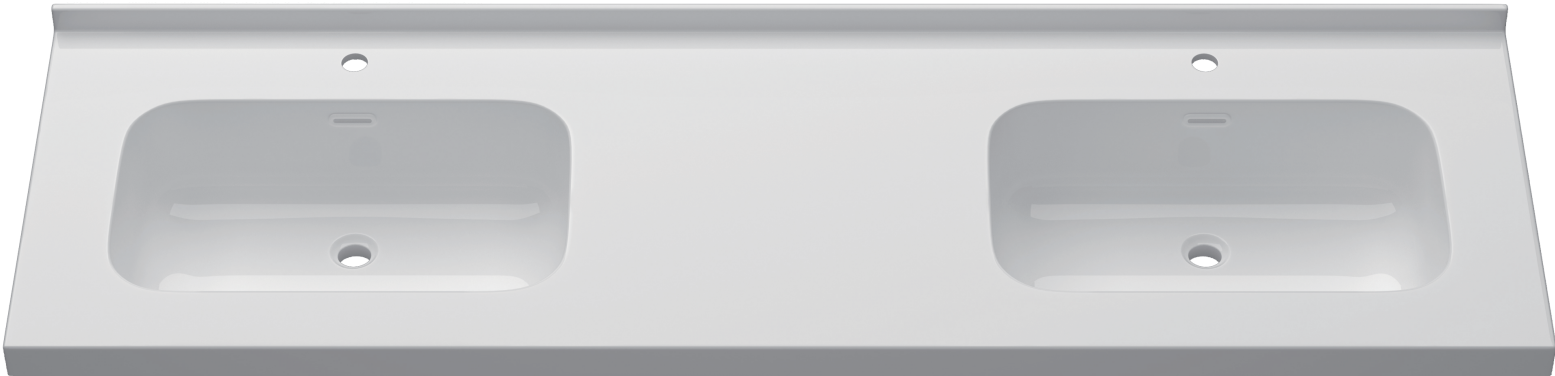

# INSTALLATION MANUAL

SOLID SURFACE  
Top with Sink

**FA72**  
**COLLECTION**

PRODUCT  
INSTRUCTION  
VIDEO

[www.bestgowholesale.com](http://www.bestgowholesale.com)

NOTE: Any size of the vanity's installation steps are the same.

## INSTALLATION STEPS

**1. Prepare the Vanity:** Make sure the vanity is in place and securely attached to the wall.

**2. Seal the Edges:** To prevent water damage and ensure a clean finish, apply a bead of silicone caulk along the edges where the countertop meets the vanity.

(For Example)

**3. Attach the Countertop:** Secure the solid surface countertop on the vanity.

(For Example)