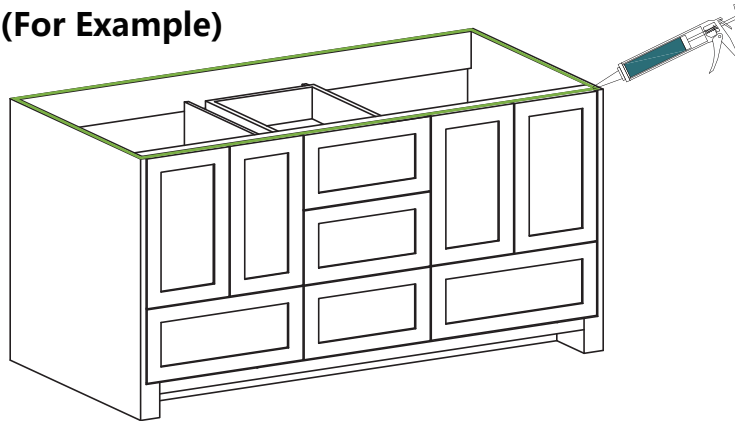

NOTE: Any size of the vanity's installation steps are the same.

INSTALLATION STEPS

1. Prepare the Vanity: Make sure the vanity is in place and securely attached to the wall.

2. Seal the Edges: To prevent water damage and ensure a clean finish, apply a bead of silicone caulk along the edges where the countertop meets the vanity.

(For Example)