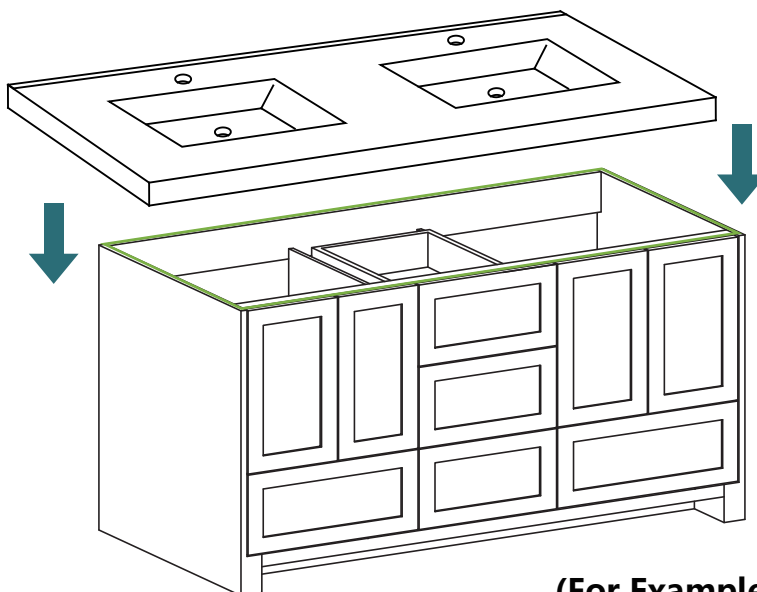

3. Attach the Countertop: Secure the solid surface countertop on the vanity.