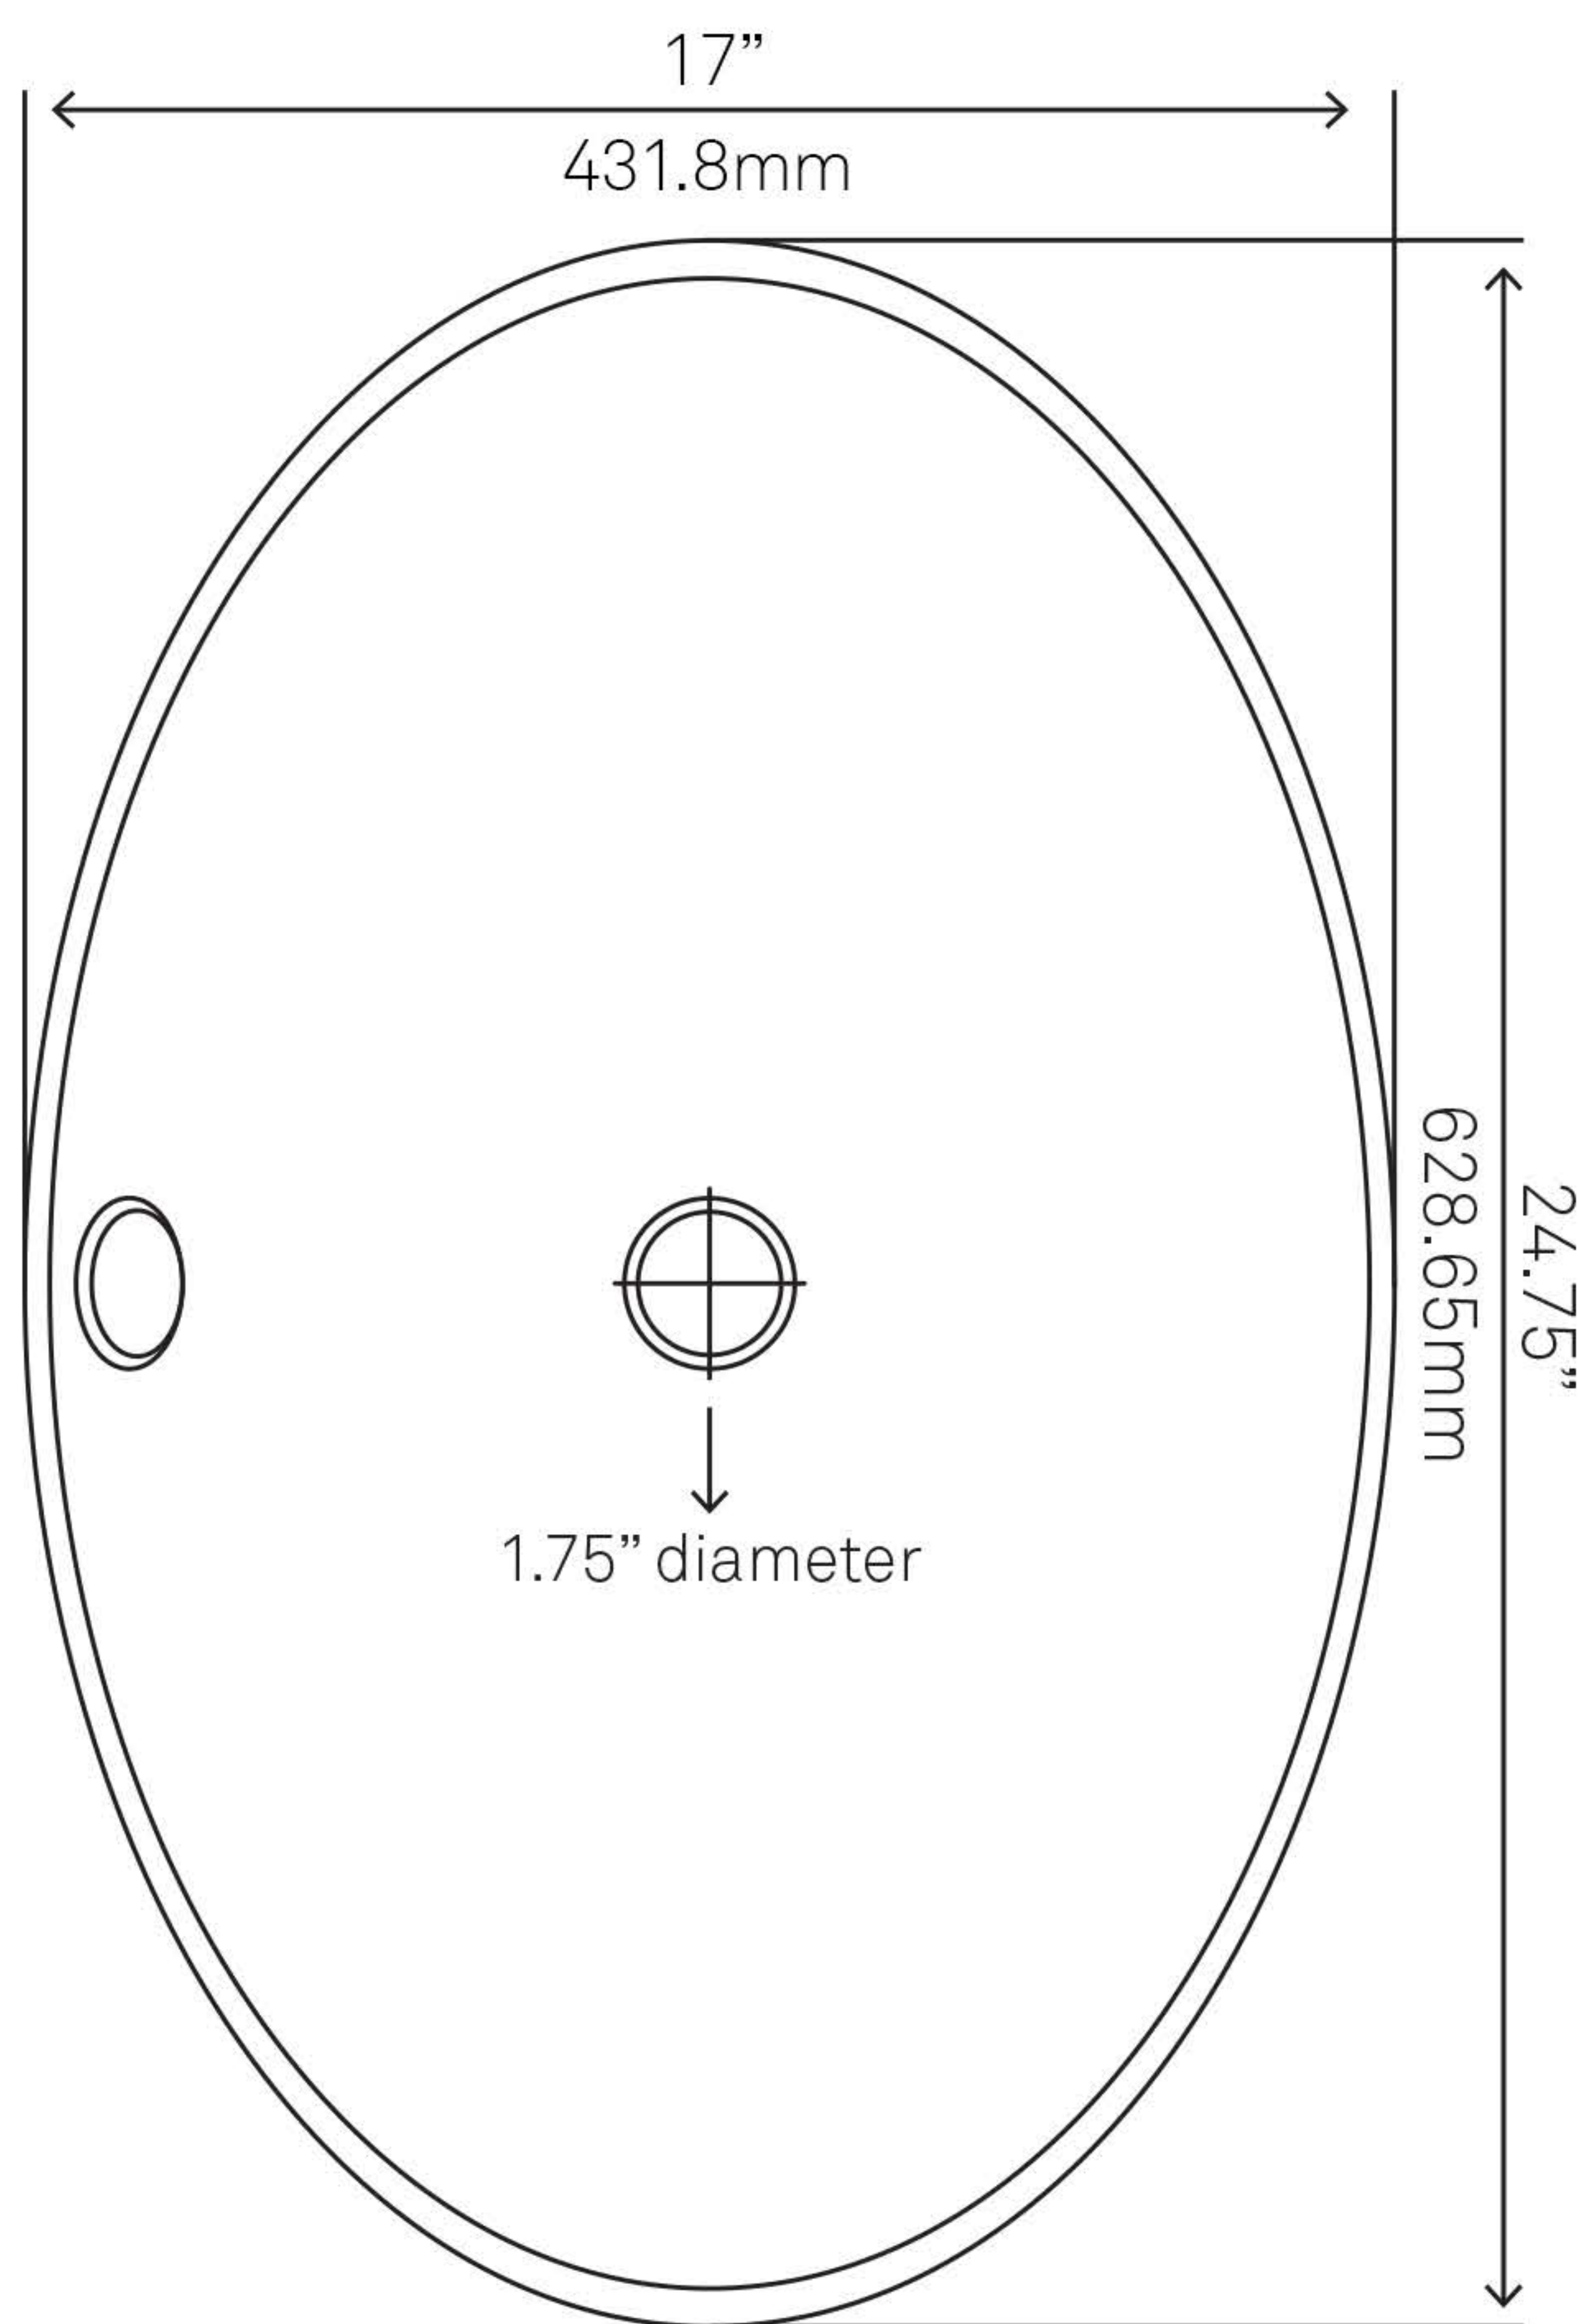

TP-V07W BIANCO UOVO Ceramic Vessel Sink With Overflow

Requested By:

Specific Features:

STANDARD SPECIFICATIONS:

- Oval white glossy ceramic vessel sink
- Easy to clean scratch resistant surface
- Non-porous material
- Designed for above counter installation
- Standard U.S. plumbing overflow connections
- Inner dimensions 16 x 23.75 x 4-inches tall
- Has overflow
- No mounting ring necessary