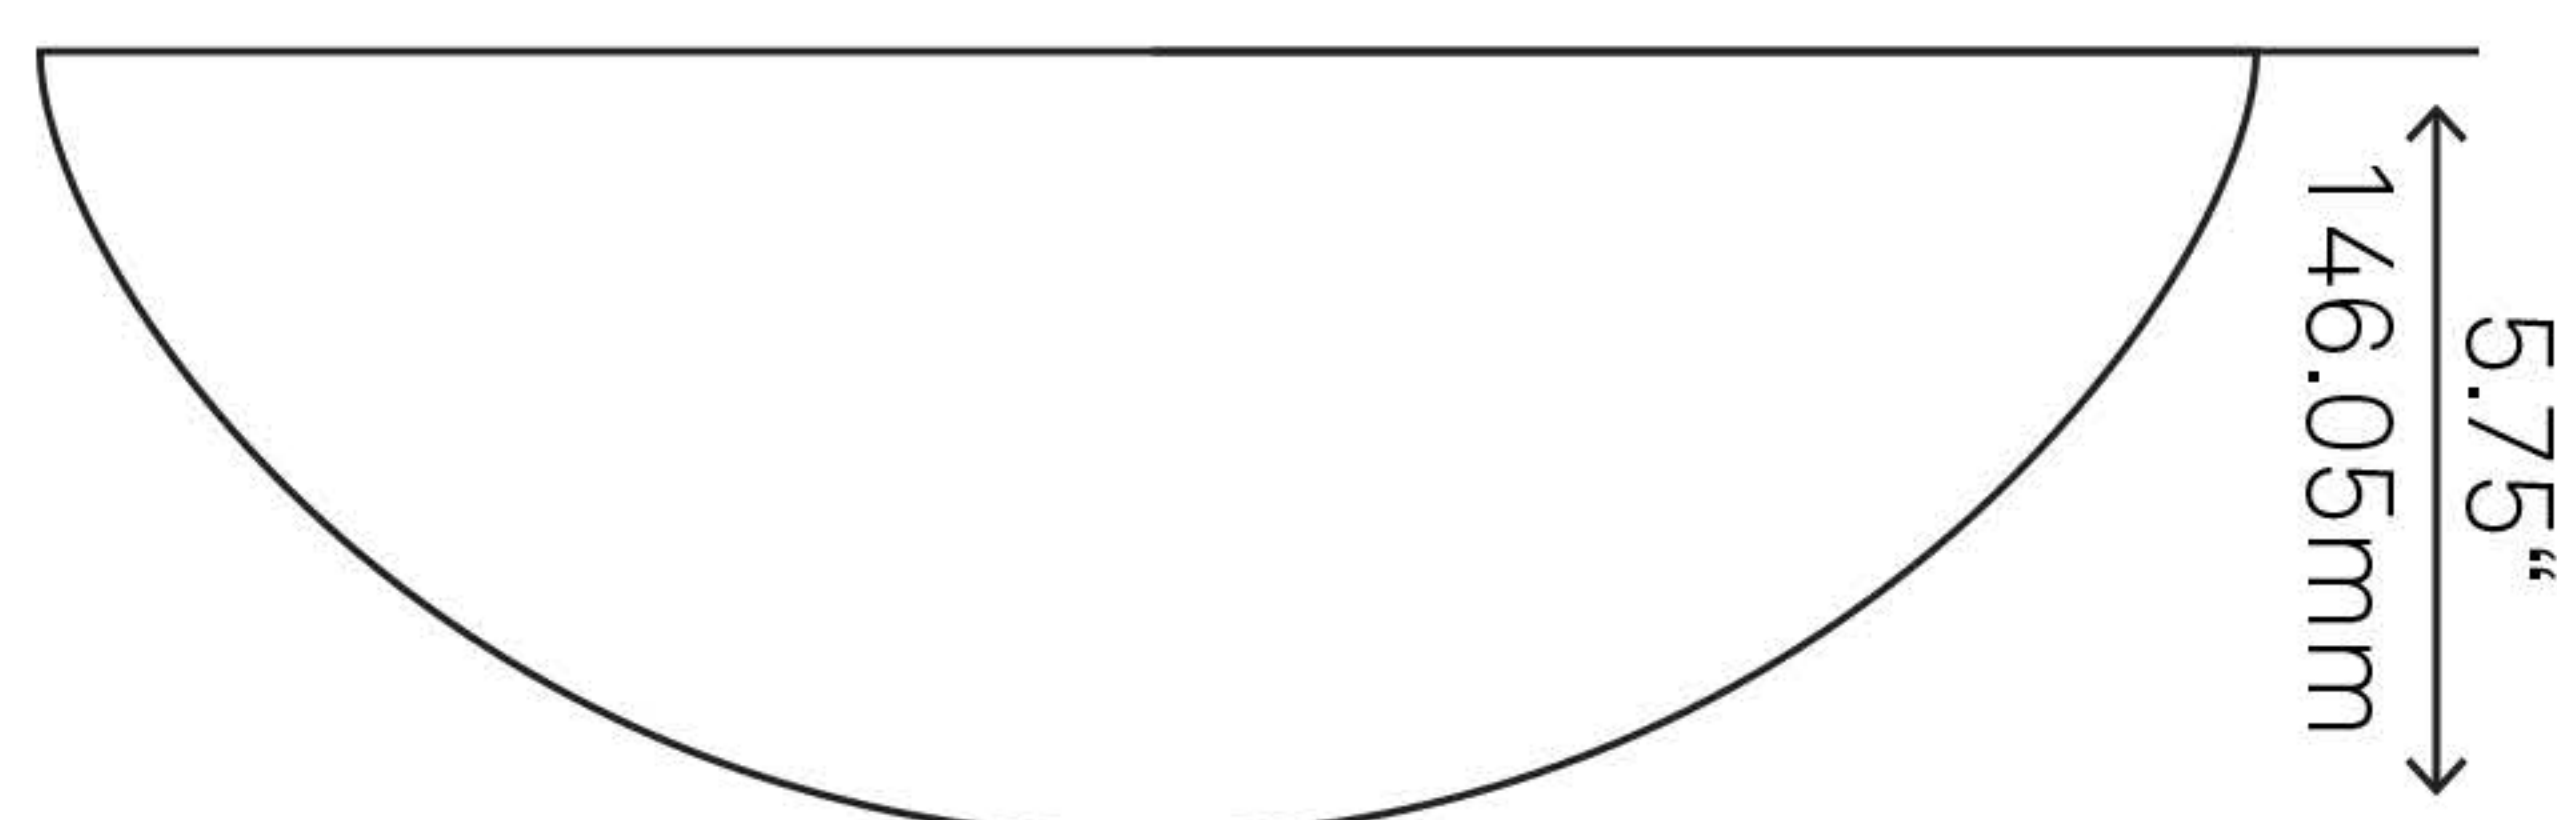

TP-V07W BIANCO UOVO Ceramic Vessel Sink With Overflow

Requested By:

Specific Features:

STANDARD SPECIFICATIONS:

- Oval white glossy ceramic vessel sink
- Easy to clean scratch resistant surface
- Non-porous material
- Designed for above counter installation
- Standard U.S. plumbing overflow connections
- Inner dimensions 16 x 23.75 x 4-inches tall
- Has overflow
- No mounting ring necessary