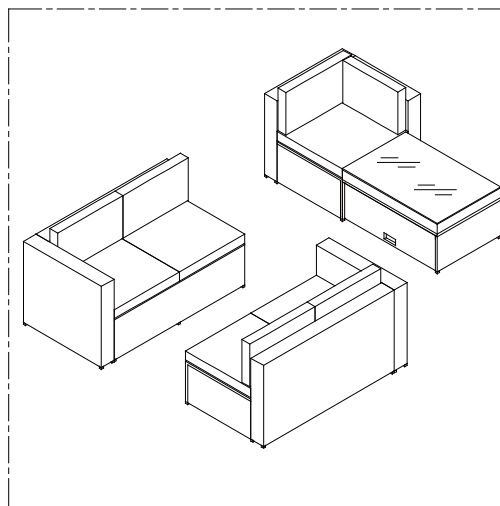

# PE Wicker Rattan Corner Sofa Set

Baner Item #

**K 3 5**

**This product comes with 2x right hand side sofa, 1x single sofa**

Two seat corner sofa x 2pcs

One seat corner sofa x 1pc

Coffee table x 1pc

①	3pc	⑥-1	1pc	⑪	1pc	⑰	1pc
②	2pc	⑥-2	1pc	⑫	1pc		
③-1	2pc	⑦	1pc	⑬	1pc		
③-2	2pc	⑧	1pc	⑭	5pc		
④	3pc	⑨	1pc	⑮	5pc		
⑤	1pc	⑩	1pc	⑯	1pc		

# Two seat corner sofa 2pcs

## Step 1 Two seat corner sofa 2pcs

## Step 2 Two seat corner sofa 2pcs