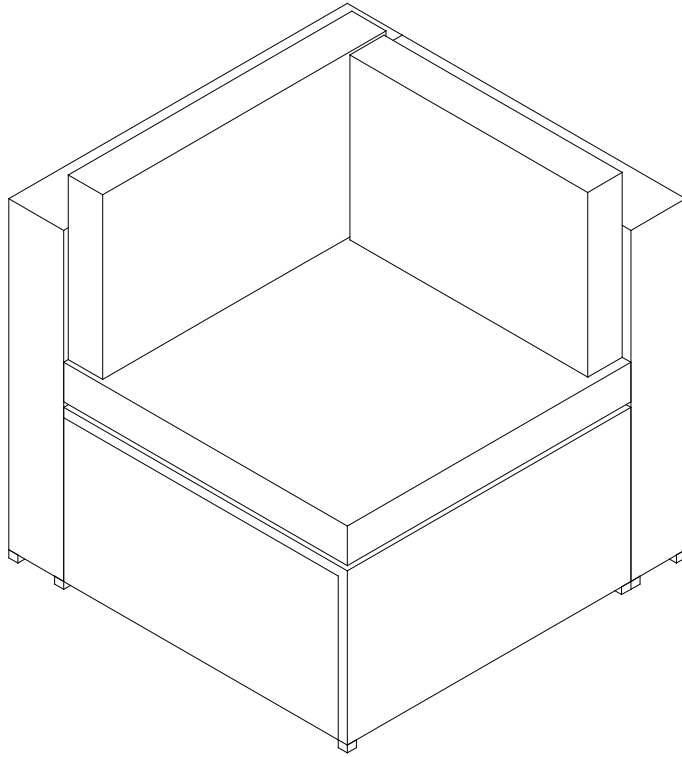

One seat corner sofa 1pc