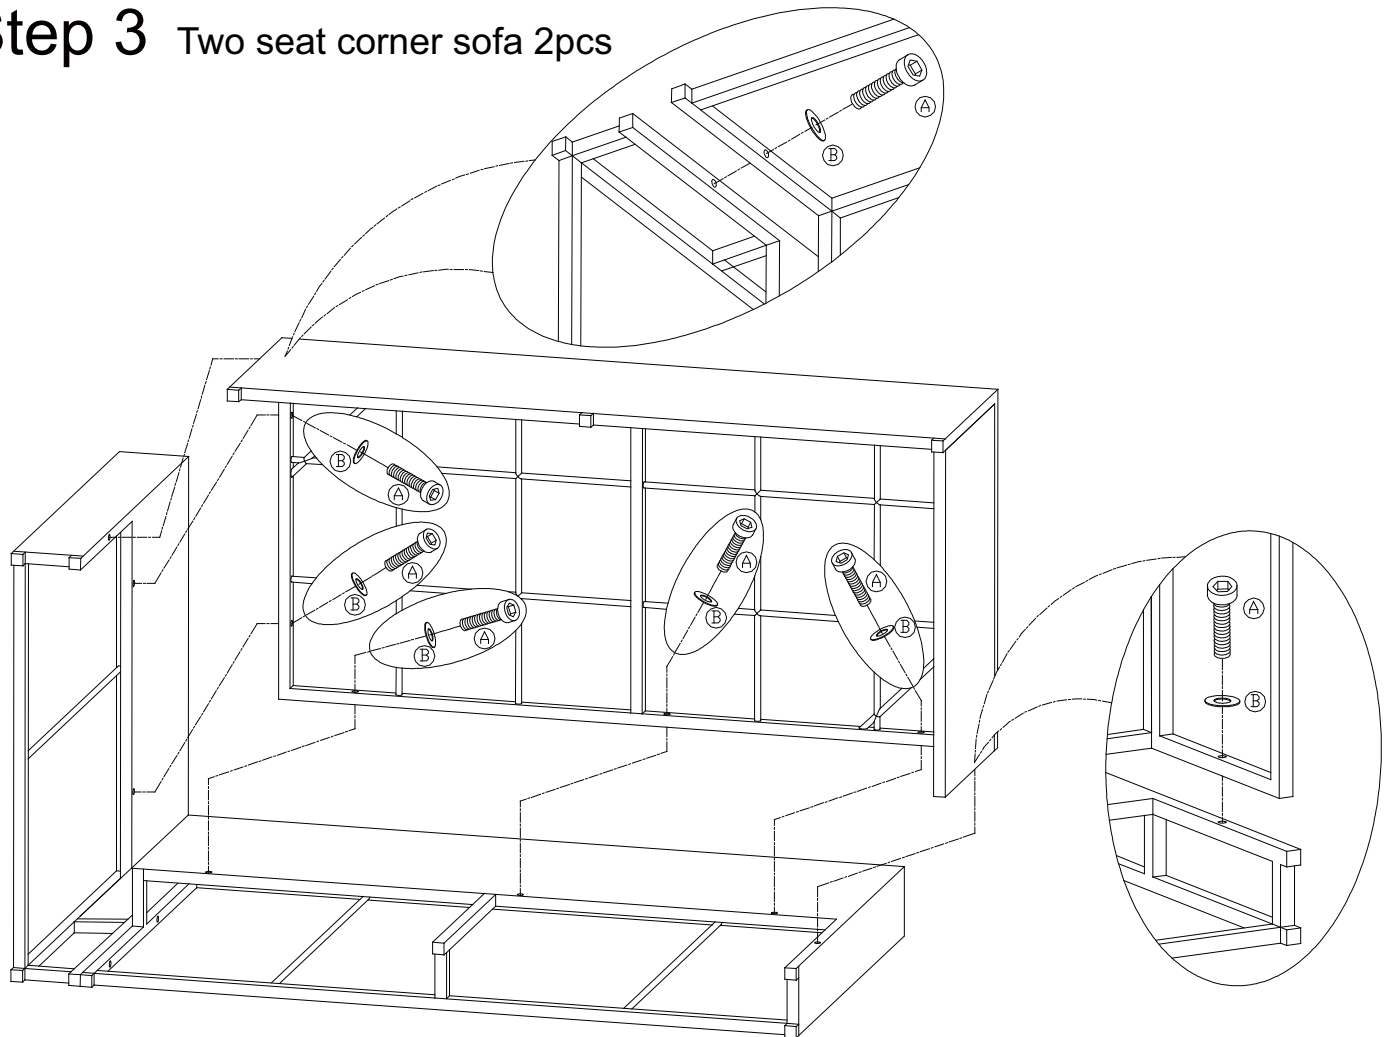

Step 3 Two seat corner sofa 2pcs