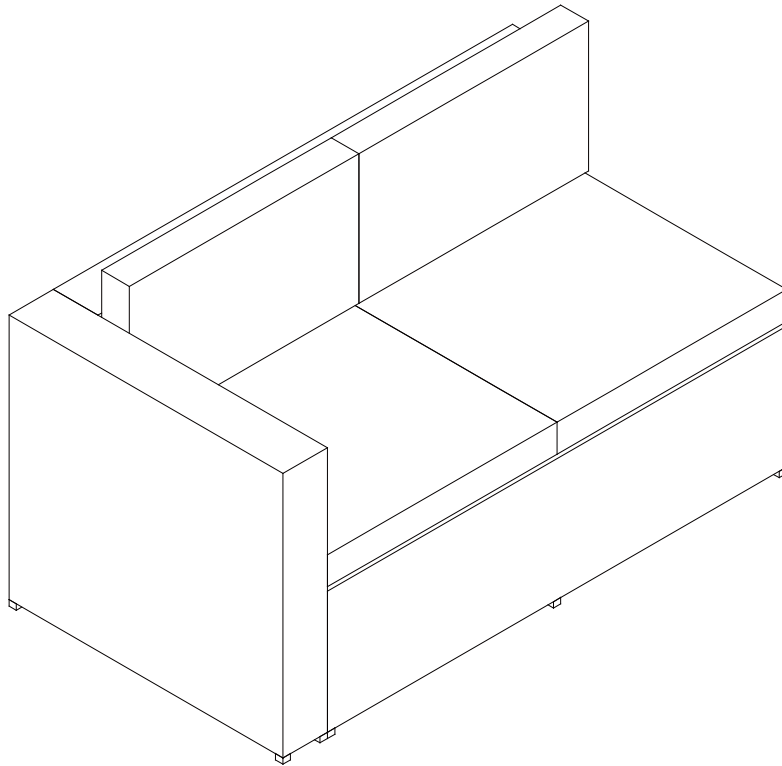

# PE Wicker Rattan Corner Sofa Set

Baner Item #

**K 3 5**

**This product comes with 2x right hand side sofa, 1x single sofa**

Two seat corner sofa x 2pcs

One seat corner sofa x 1pc

Coffee table x 1pc

①	3pc	⑥-1	1pc	⑪	1pc	⑰	1pc
②	2pc	⑥-2	1pc	⑫	1pc		
③-1	2pc	⑦	1pc	⑬	1pc		
③-2	2pc	⑧	1pc	⑭	5pc		
④	3pc	⑨	1pc	⑮	5pc		
⑤	1pc	⑩	1pc	⑯	1pc		

# Two seat corner sofa 2pcs

## Step 1 Two seat corner sofa 2pcs

## Step 2 Two seat corner sofa 2pcs