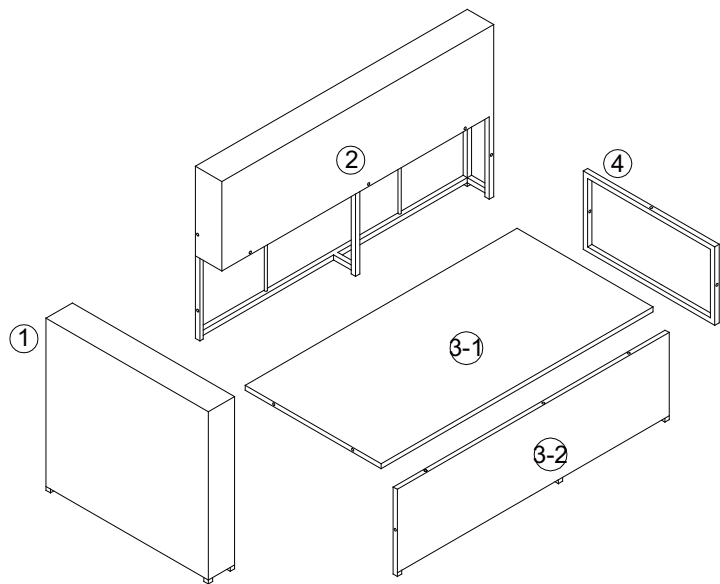

# PE Wicker Rattan Corner Sofa Set

Baner Item #

**K 3 5**

**This product comes with 2x right hand side sofa, 1x single sofa**

Two seat corner sofa x 2pcs

One seat corner sofa x 1pc

Coffee table x 1pc

①	3pc	⑥-1	1pc	⑪	1pc	⑰	1pc
②	2pc	⑥-2	1pc	⑫	1pc		
③-1	2pc	⑦	1pc	⑬	1pc		
③-2	2pc	⑧	1pc	⑭	5pc		
④	3pc	⑨	1pc	⑮	5pc		
⑤	1pc	⑩	1pc	⑯	1pc		