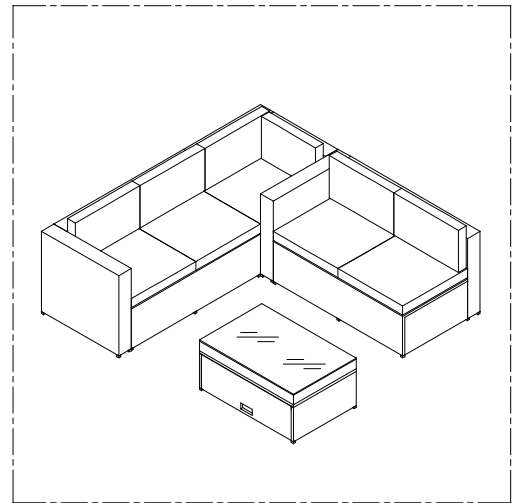

# PE Wicker Rattan Corner Sofa Set

Baner Item #

**K 3 5**

**This product comes with 2x right hand side sofa, 1x single sofa**

Two seat corner sofa x 2pcs

One seat corner sofa x 1pc

Coffee table x 1pc

①	3pc	⑥-1	1pc	⑪	1pc	⑰	1pc
②	2pc	⑥-2	1pc	⑫	1pc		
③-1	2pc	⑦	1pc	⑬	1pc		
③-2	2pc	⑧	1pc	⑭	5pc		
④	3pc	⑨	1pc	⑮	5pc		
⑤	1pc	⑩	1pc	⑯	1pc		

# Two seat corner sofa 2pcs

## Step 1 Two seat corner sofa 2pcs

## Step 2 Two seat corner sofa 2pcs