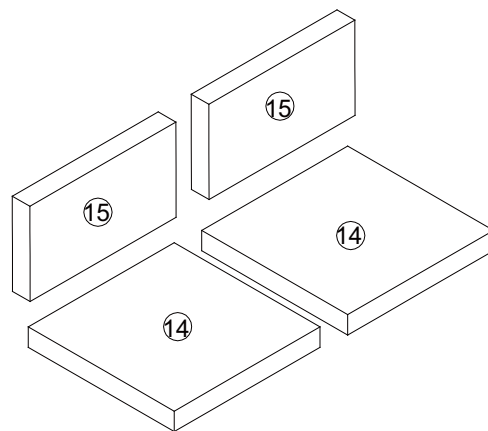

# PE Wicker Rattan Corner Sofa Set

Baner Item #

**K 3 5**

**This product comes with 2x right hand side sofa, 1x single sofa**

Two seat corner sofa x 2pcs

One seat corner sofa x 1pc

Coffee table x 1pc

①	3pc	⑥-1	1pc	⑪	1pc	⑰	1pc
②	2pc	⑥-2	1pc	⑫	1pc		
③-1	2pc	⑦	1pc	⑬	1pc		
③-2	2pc	⑧	1pc	⑭	5pc		
④	3pc	⑨	1pc	⑮	5pc		
⑤	1pc	⑩	1pc	⑯	1pc		

# Two seat corner sofa 2pcs

## Step 1 Two seat corner sofa 2pcs