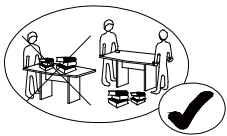

# PE Wicker Rattan Corner Sofa Set

Baner Item #

**K 3 5**

**This product comes with 2x right hand side sofa, 1x single sofa**

Two seat corner sofa x 2pcs

One seat corner sofa x 1pc

Coffee table x 1pc

①	3pc	⑥-1	1pc	⑪	1pc	⑰	1pc
②	2pc	⑥-2	1pc	⑫	1pc		
③-1	2pc	⑦	1pc	⑬	1pc		
③-2	2pc	⑧	1pc	⑭	5pc		
④	3pc	⑨	1pc	⑮	5pc		
⑤	1pc	⑩	1pc	⑯	1pc		