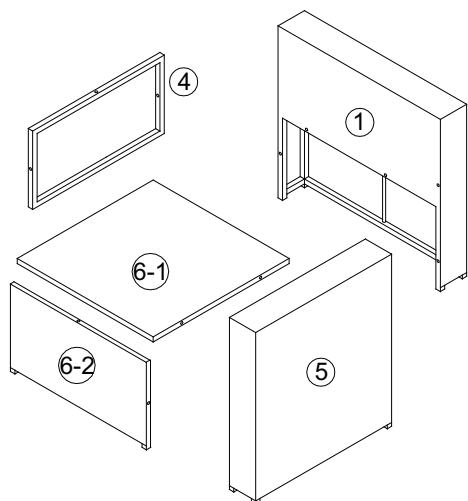

# PE Wicker Rattan Corner Sofa Set

Baner Item #

**K 3 5**

**This product comes with 2x right hand side sofa, 1x single sofa**

Two seat corner sofa x 2pcs

One seat corner sofa x 1pc

Coffee table x 1pc

①	3pc	⑥-1	1pc	⑪	1pc	⑰	1pc
②	2pc	⑥-2	1pc	⑫	1pc		
③-1	2pc	⑦	1pc	⑬	1pc		
③-2	2pc	⑧	1pc	⑭	5pc		
④	3pc	⑨	1pc	⑮	5pc		
⑤	1pc	⑩	1pc	⑯	1pc		