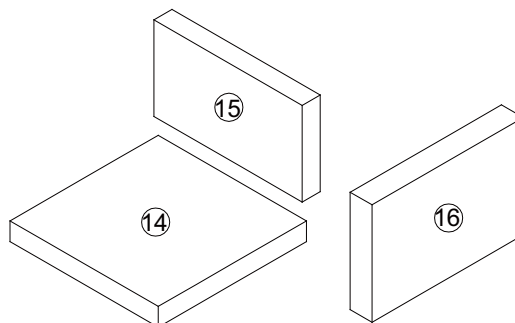

# PE Wicker Rattan Corner Sofa Set

Baner Item #

**K 3 5**

**This product comes with 2x right hand side sofa, 1x single sofa**

Two seat corner sofa x 2pcs

One seat corner sofa x 1pc

Coffee table x 1pc

①	3pc	⑥-1	1pc	⑪	1pc	⑰	1pc
②	2pc	⑥-2	1pc	⑫	1pc		
③-1	2pc	⑦	1pc	⑬	1pc		
③-2	2pc	⑧	1pc	⑭	5pc		
④	3pc	⑨	1pc	⑮	5pc		
⑤	1pc	⑩	1pc	⑯	1pc		

# Two seat corner sofa 2pcs