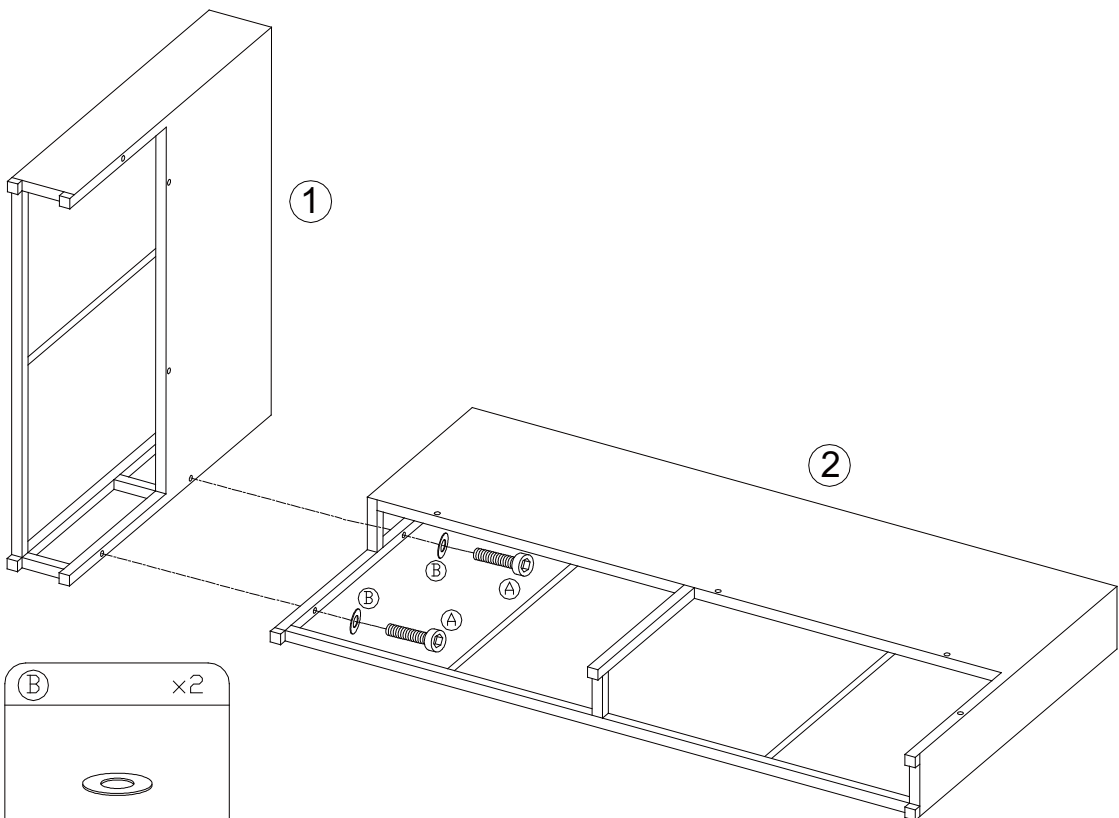

Step 1 Two seat corner sofa 2pcs