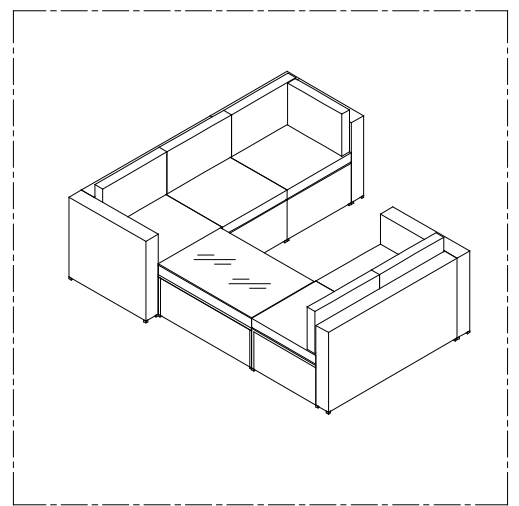

# PE Wicker Rattan Corner Sofa Set

Baner Item #

**K 3 5**

**This product comes with 2x right hand side sofa, 1x single sofa**

Two seat corner sofa x 2pcs

One seat corner sofa x 1pc

Coffee table x 1pc

①	3pc	⑥-1	1pc	⑪	1pc	⑰	1pc
②	2pc	⑥-2	1pc	⑫	1pc		
③-1	2pc	⑦	1pc	⑬	1pc		
③-2	2pc	⑧	1pc	⑭	5pc		
④	3pc	⑨	1pc	⑮	5pc		
⑤	1pc	⑩	1pc	⑯	1pc		

# Two seat corner sofa 2pcs

## Step 1 Two seat corner sofa 2pcs

## Step 2 Two seat corner sofa 2pcs