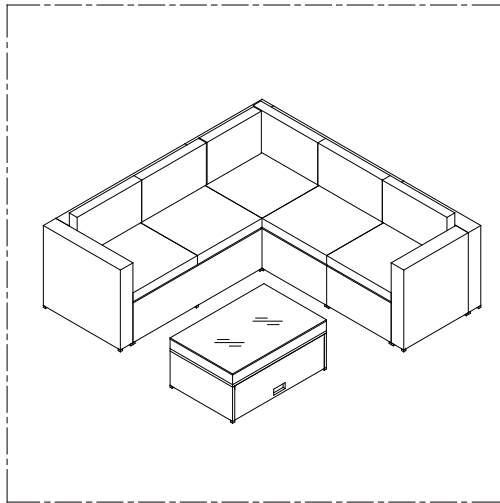

# PE Wicker Rattan Corner Sofa Set

Baner Item #

**K 3 5**

**This product comes with 2x right hand side sofa, 1x single sofa**

Two seat corner sofa x 2pcs

One seat corner sofa x 1pc

Coffee table x 1pc

①	3pc	⑥-1	1pc	⑪	1pc	⑰	1pc
②	2pc	⑥-2	1pc	⑫	1pc		
③-1	2pc	⑦	1pc	⑬	1pc		
③-2	2pc	⑧	1pc	⑭	5pc		
④	3pc	⑨	1pc	⑮	5pc		
⑤	1pc	⑩	1pc	⑯	1pc		

# Two seat corner sofa 2pcs

## Step 1 Two seat corner sofa 2pcs