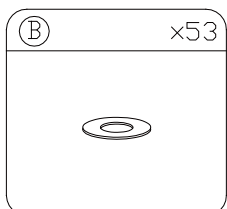

# PE Wicker Rattan Corner Sofa Set

Baner Item #

**K 3 5**

**This product comes with 2x right hand side sofa, 1x single sofa**

Two seat corner sofa x 2pcs

One seat corner sofa x 1pc

Coffee table x 1pc

①	3pc	⑥-1	1pc	⑪	1pc	⑰	1pc
②	2pc	⑥-2	1pc	⑫	1pc		
③-1	2pc	⑦	1pc	⑬	1pc		
③-2	2pc	⑧	1pc	⑭	5pc		
④	3pc	⑨	1pc	⑮	5pc		
⑤	1pc	⑩	1pc	⑯	1pc		