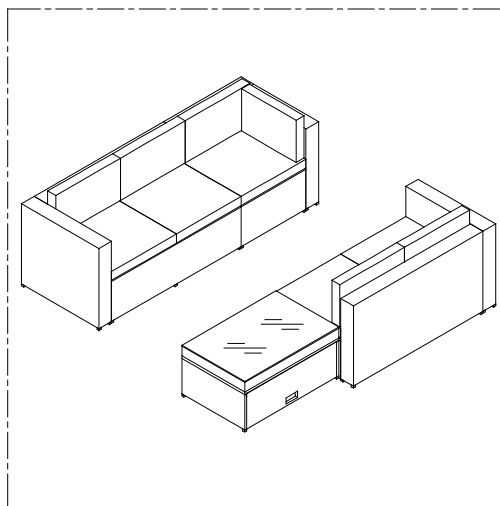

# PE Wicker Rattan Corner Sofa Set

Baner Item #

**K 3 5**

**This product comes with 2x right hand side sofa, 1x single sofa**

Two seat corner sofa x 2pcs

One seat corner sofa x 1pc

Coffee table x 1pc

①	3pc	⑥-1	1pc	⑪	1pc	⑰	1pc
②	2pc	⑥-2	1pc	⑫	1pc		
③-1	2pc	⑦	1pc	⑬	1pc		
③-2	2pc	⑧	1pc	⑭	5pc		
④	3pc	⑨	1pc	⑮	5pc		
⑤	1pc	⑩	1pc	⑯	1pc		

# Two seat corner sofa 2pcs

## Step 1 Two seat corner sofa 2pcs