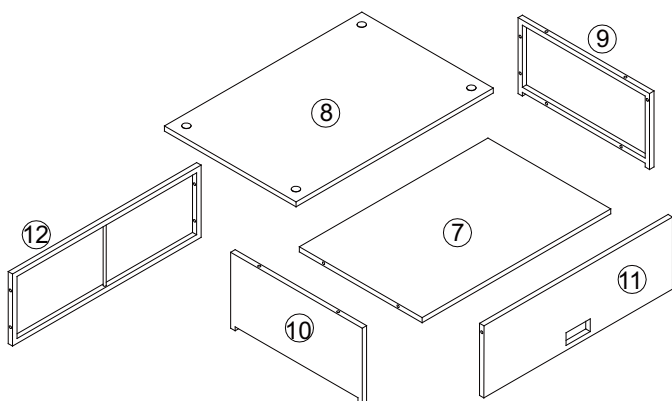

# PE Wicker Rattan Corner Sofa Set

Baner Item #

**K 3 5**

**This product comes with 2x right hand side sofa, 1x single sofa**

Two seat corner sofa x 2pcs

One seat corner sofa x 1pc

Coffee table x 1pc

①	3pc	⑥-1	1pc	⑪	1pc	⑰	1pc
②	2pc	⑥-2	1pc	⑫	1pc		
③-1	2pc	⑦	1pc	⑬	1pc		
③-2	2pc	⑧	1pc	⑭	5pc		
④	3pc	⑨	1pc	⑮	5pc		
⑤	1pc	⑩	1pc	⑯	1pc		