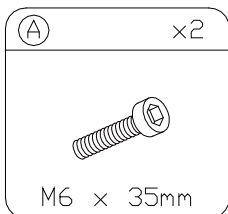

Step 1 Two seat corner sofa 2pcs