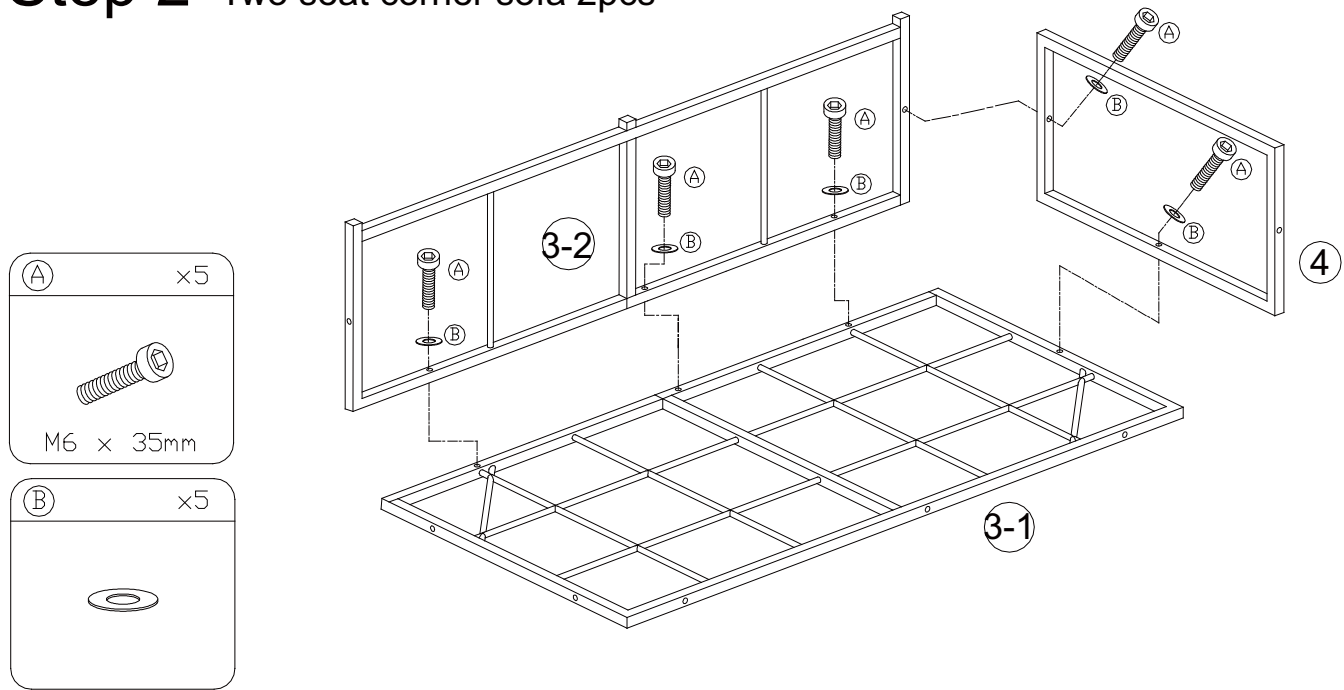

Step 2 Two seat corner sofa 2pcs