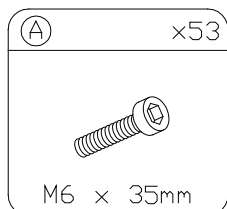

# PE Wicker Rattan Corner Sofa Set

Baner Item #

**K 3 5**

**This product comes with 2x right hand side sofa, 1x single sofa**

Two seat corner sofa x 2pcs

One seat corner sofa x 1pc

Coffee table x 1pc

①	3pc	⑥-1	1pc	⑪	1pc	⑰	1pc
②	2pc	⑥-2	1pc	⑫	1pc		
③-1	2pc	⑦	1pc	⑬	1pc		
③-2	2pc	⑧	1pc	⑭	5pc		
④	3pc	⑨	1pc	⑮	5pc		
⑤	1pc	⑩	1pc	⑯	1pc		