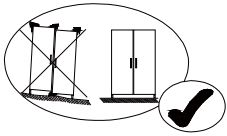

# PE Wicker Rattan Corner Sofa Set

Baner Item #

**K 3 5**

**This product comes with 2x right hand side sofa, 1x single sofa**

Two seat corner sofa x 2pcs

One seat corner sofa x 1pc

Coffee table x 1pc

①	3pc	⑥-1	1pc	⑪	1pc	⑰	1pc
②	2pc	⑥-2	1pc	⑫	1pc		
③-1	2pc	⑦	1pc	⑬	1pc		
③-2	2pc	⑧	1pc	⑭	5pc		
④	3pc	⑨	1pc	⑮	5pc		
⑤	1pc	⑩	1pc	⑯	1pc		