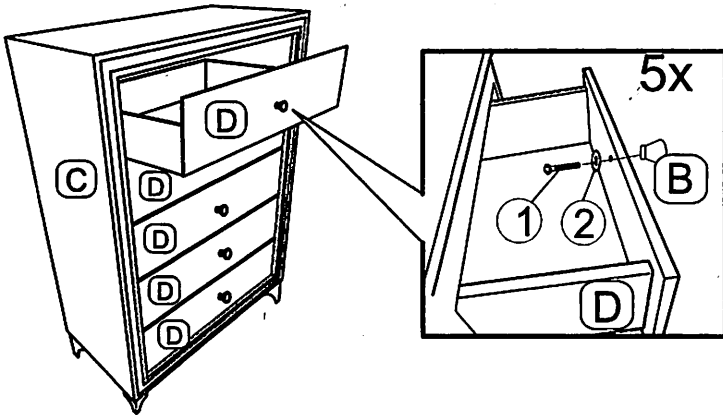

**MODEL : MONICA BEDROOM SET - TALL BOY**

**ASSEMBLY INSTRUCTION**

Important note : - Place all wooden part on a clean and smooth surface such as rug or carpet to avoid the part from being scratch.  
 - Please follow the assembly instruction step by step.

Hardware	QTY
1. Handle screw 35mm	5pcs
2. Flat washer M4	5pcs
3. CSK M4 x 16mm	16pcs

Part List	QTY
A. Leg	4pcs
B. Diamond Handle	5pcs
C. Box	1pc
D. Drawer	5pcs

**STEP 1**

**STEP 2**

**COMPLETED  
ASSEMBLY**