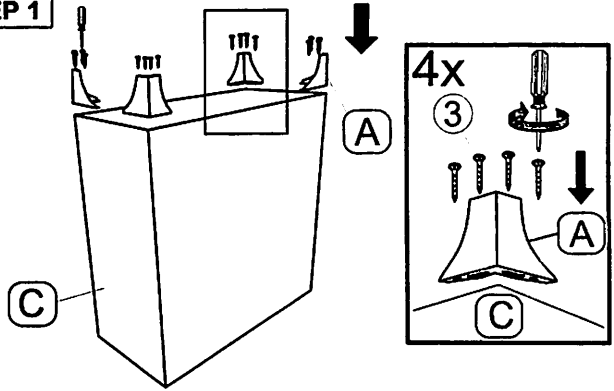

**MODEL : MONICA BEDROOM SET - TALL BOY**

**ASSEMBLY INSTRUCTION**

Important note : - Place all wooden part on a clean and smooth surface such as rug or carpet to avoid the part from being scratch.  
 - Please follow the assembly instruction step by step.

Hardware	QTY
1. Handle screw 35mm	5pcs
2. Flat washer M4	5pcs
3. CSK M4 x 16mm	16pcs

Part List	QTY
A. Leg	4pcs
B. Diamond Handle	5pcs
C. Box	1pc
D. Drawer	5pcs

**STEP 1**

**STEP 2**

**COMPLETED  
ASSEMBLY**