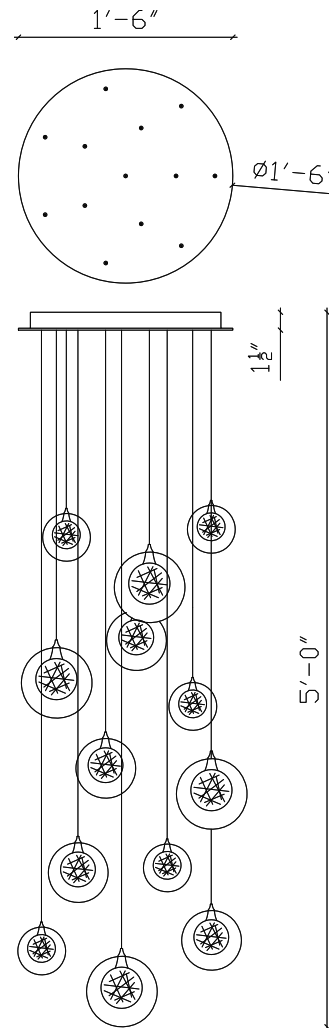

13 Clear & Gold Fiberglass Pendants LED Round Chandelier

DESCRIPTION

13 Clear & Gold LED Fiberglass Ball pendants staggering down from a 18"D round ceiling base with a total drop of 5' long + extra wire.

A versatile and elegant multi-pendant light fixture comprising of a larger clear globe which encapsulates the smaller ball encasing a dimmable LED bulb. Great contemporary lighting for residential and commercial spaces - staircase, dining table, entrance hall, coffee table, bed side, reception or lobby.

TECHNICAL SPECS

- Canopy Finish: Powder coated metal in Flat White/ Sparkle Silver
- Transformers: Housed in canopy
- Pendant sizes: 4x units of (6"D) – 2x Clear & 2x Gold
5x units of (5"D) – 4x Clear & 1x Gold
4x units of (4"D) – 2x Clear & 2x Gold
- Glass Colour: Clear and Gold
- Total drop: Adjustable up to 5'H + 2' extra wire
- Bulb: Dimmable G4 LED- 12V- 2W
- One electrical outlet needed