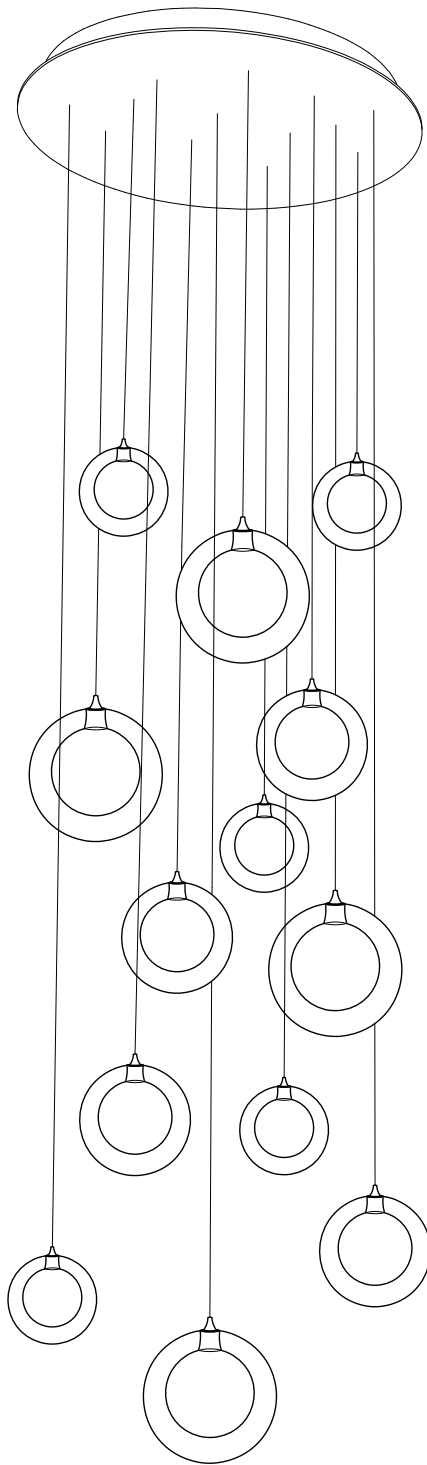

13 Clear & Gold Fiberglass Pendants LED Round Chandelier

DESCRIPTION

13 Clear & Gold LED Fiberglass Ball pendants staggering down from a 18"D round ceiling base with a total drop of 5' long + extra wire.

A versatile and elegant multi-pendant light fixture comprising of a larger clear globe which encapsulates the smaller ball encasing a dimmable LED bulb. Great contemporary lighting for residential and commercial spaces - staircase, dining table, entrance hall, coffee table, bed side, reception or lobby.

TECHNICAL SPECS

- Canopy Finish: Powder coated metal in Flat White/ Sparkle Silver
- Transformers: Housed in canopy
- Pendant sizes: 4x units of (6"D) – 2x Clear & 2x Gold
5x units of (5"D) – 4x Clear & 1x Gold
4x units of (4"D) – 2x Clear & 2x Gold
- Glass Colour: Clear and Gold
- Total drop: Adjustable up to 5'H + 2' extra wire
- Bulb: Dimmable G4 LED- 12V- 2W
- One electrical outlet needed