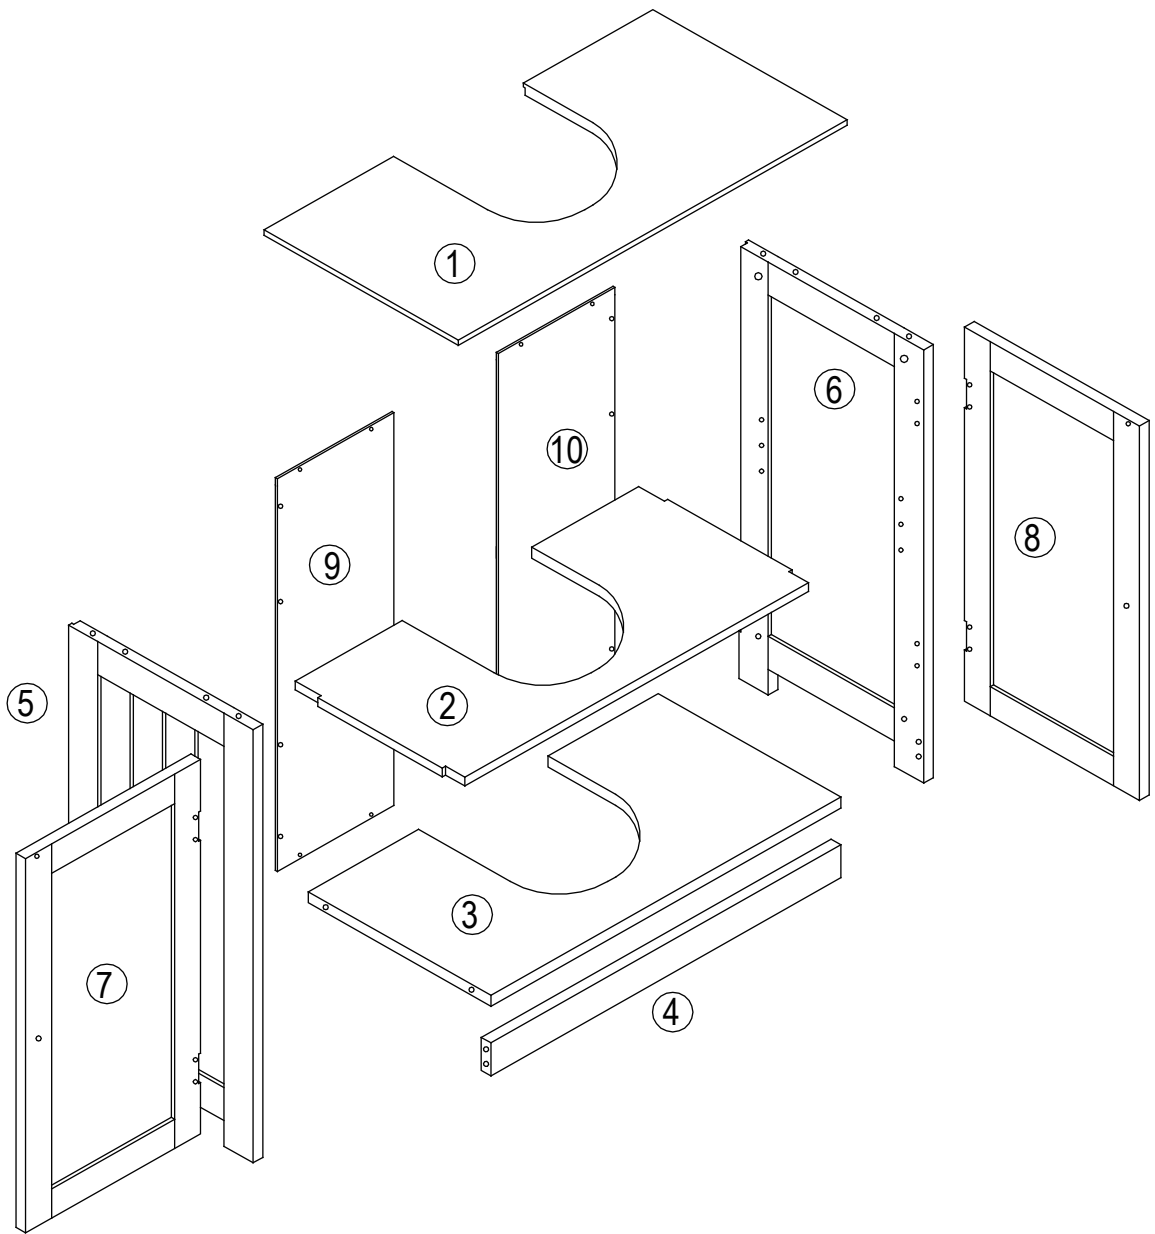

INSTRUCCIONES DE MONTAJE

PART LIST

1  Top Panel 1 pc	2  Shelf 1 pc	3  Bottom Panel 1 pc	4  Bar 1 pc
5  Left Side Panel 1 pc	6  Right Side Panel 1 pc	7  Left Door 1 pc	8  Right Door 1 pc
9  Left Back Panel 1 pc	10  Right Back Panel 1 pc		
A  Pin 8 pcs	B  Cam Lock 8pcs	C 6*30mm  Wooden Dowel 8pcs	D  Shelf Supporter 4pcs
E  Magnet 1 pc	F 3*12mm  Screw 18pcs	G  Magnet Strip 2pcs	H  Bolt 2pcs
I  Knob 2pcs	J  Hinge 4pcs	K 2.5 *10mm  Screw 16pcs	L 3*14mm  Screw 2pcs

1

A

Pin 4pcs

B

Cam Lock 4pcs

C

6*30mm

Wooden Dowel 4pcs

01

02

2

A

Pin 4pcs

B

Cam Lock 4pcs

C