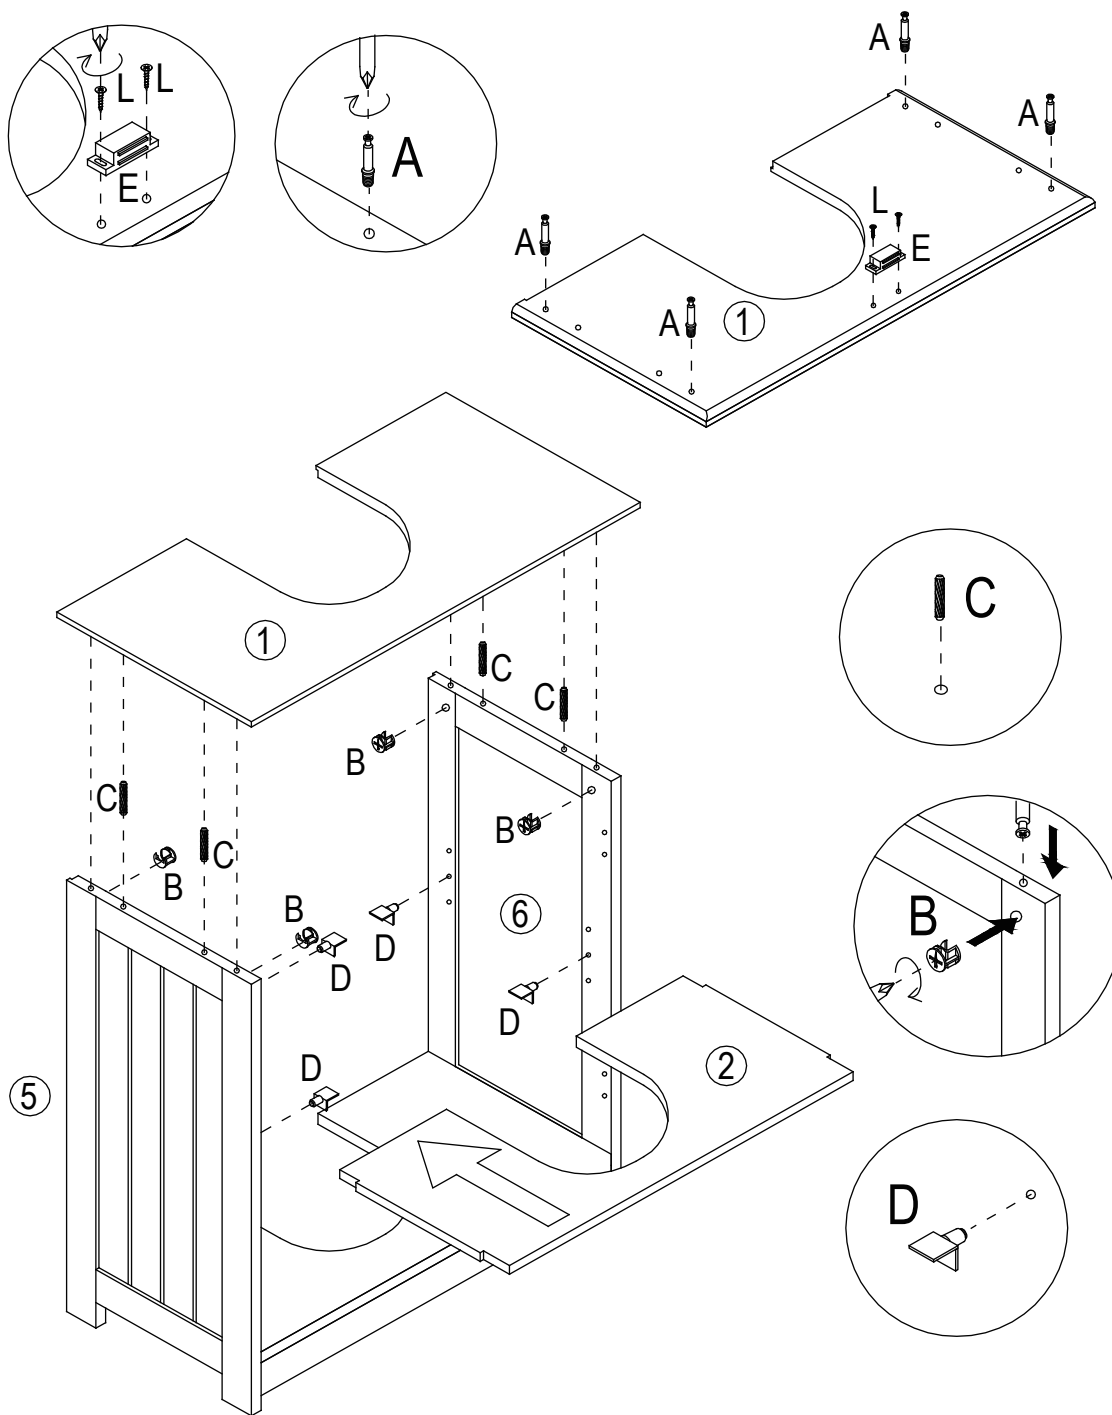

INSTRUCCIONES DE MONTAJE

PART LIST

1  Top Panel 1 pc	2  Shelf 1 pc	3  Bottom Panel 1 pc	4  Bar 1 pc
5  Left Side Panel 1 pc	6  Right Side Panel 1 pc	7  Left Door 1 pc	8  Right Door 1 pc
9  Left Back Panel 1 pc	10  Right Back Panel 1 pc		
A  Pin 8 pcs	B  Cam Lock 8pcs	C 6*30mm  Wooden Dowel 8pcs	D  Shelf Supporter 4pcs
E  Magnet 1 pc	F 3*12mm  Screw 18pcs	G  Magnet Strip 2pcs	H  Bolt 2pcs
I  Knob 2pcs	J  Hinge 4pcs	K 2.5 *10mm  Screw 16pcs	L 3*14mm  Screw 2pcs

6*30mm

Wooden Dowel 4pcs

D

Shelf Supporter 4pcs

E

Magnet 1pc

L

3*14mm

Screw 2pcs

3

K

2.5 *10mm

Screw

16pcs

4

F 3 × 12mm