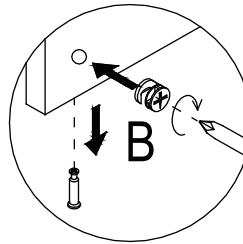

INSTRUCCIONES DE MONTAJE

PART LIST

1  Top Panel 1 pc	2  Shelf 1 pc	3  Bottom Panel 1 pc	4  Bar 1 pc
5  Left Side Panel 1 pc	6  Right Side Panel 1 pc	7  Left Door 1 pc	8  Right Door 1 pc
9  Left Back Panel 1 pc	10  Right Back Panel 1 pc		
A  Pin 8 pcs	B  Cam Lock 8pcs	C 6*30mm  Wooden Dowel 8pcs	D  Shelf Supporter 4pcs
E  Magnet 1 pc	F 3*12mm  Screw 18pcs	G  Magnet Strip 2pcs	H  Bolt 2pcs
I  Knob 2pcs	J  Hinge 4pcs	K 2.5 *10mm  Screw 16pcs	L 3*14mm  Screw 2pcs

1

A

Pin 4pcs

B

Cam Lock 4pcs

C

6*30mm

Wooden Dowel 4pcs

01

02

2

A

Pin 4pcs

B

Cam Lock 4pcs

C