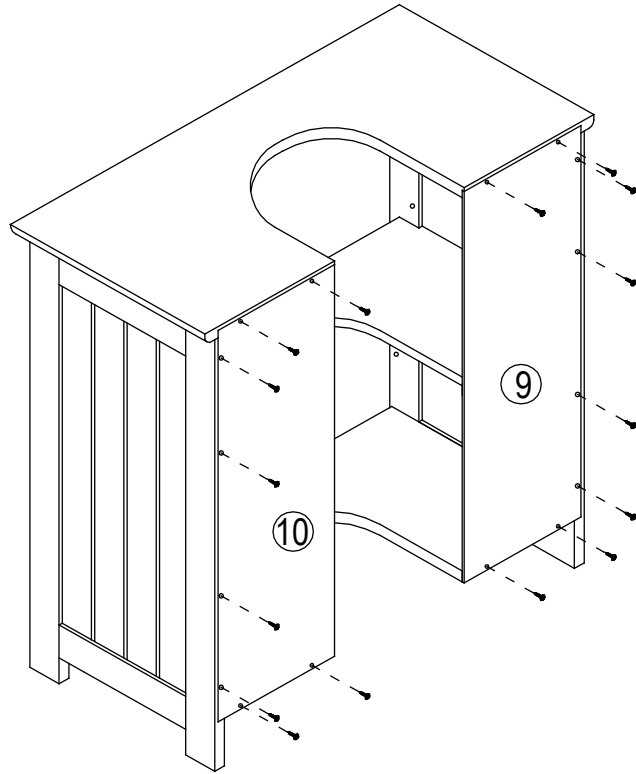

3

K

2.5 *10mm

Screw

16pcs