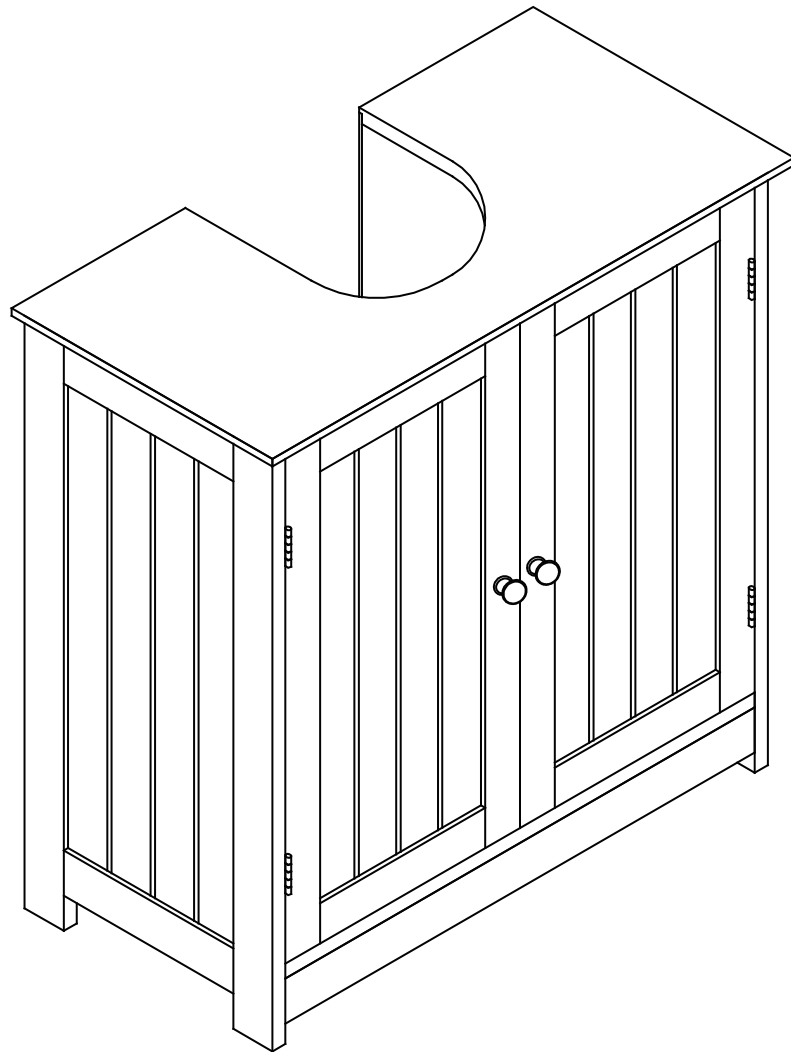

INSTRUCCIONES DE MONTAJE

PART LIST

1  Top Panel 1 pc	2  Shelf 1 pc	3  Bottom Panel 1 pc	4  Bar 1 pc
5  Left Side Panel 1 pc	6  Right Side Panel 1 pc	7  Left Door 1 pc	8  Right Door 1 pc
9  Left Back Panel 1 pc	10  Right Back Panel 1 pc		
A  Pin 8 pcs	B  Cam Lock 8pcs	C 6*30mm  Wooden Dowel 8pcs	D  Shelf Supporter 4pcs
E  Magnet 1 pc	F 3*12mm  Screw 18pcs	G  Magnet Strip 2pcs	H  Bolt 2pcs
I  Knob 2pcs	J  Hinge 4pcs	K 2.5 *10mm  Screw 16pcs	L 3*14mm  Screw 2pcs

1

A

Pin 4pcs

B

Cam Lock 4pcs

C

6*30mm

Wooden Dowel 4pcs

01

02

2

A

Pin 4pcs

B

Cam Lock 4pcs

C