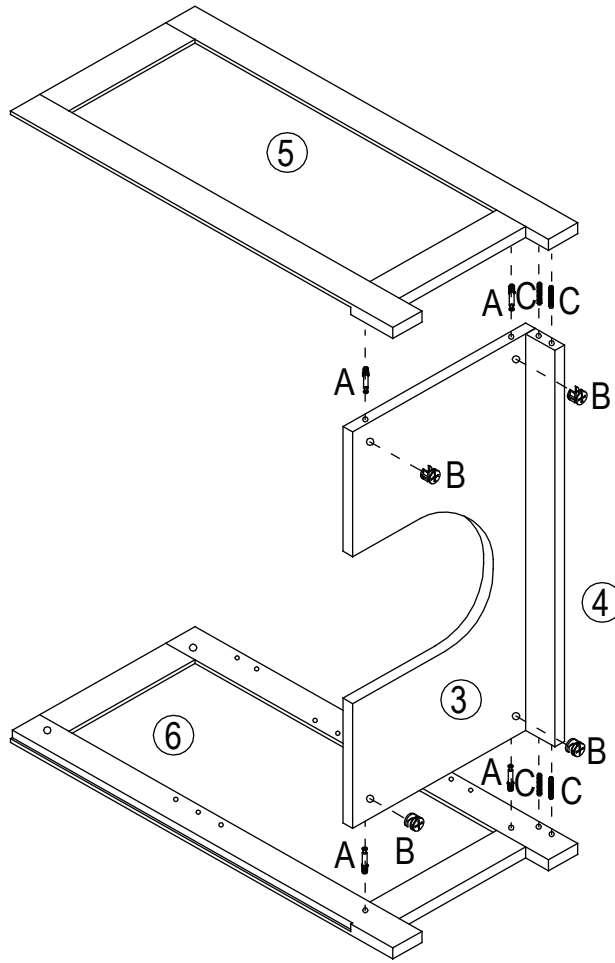

INSTRUCCIONES DE MONTAJE

PART LIST

1  Top Panel 1 pc	2  Shelf 1 pc	3  Bottom Panel 1 pc	4  Bar 1 pc
5  Left Side Panel 1 pc	6  Right Side Panel 1 pc	7  Left Door 1 pc	8  Right Door 1 pc
9  Left Back Panel 1 pc	10  Right Back Panel 1 pc		
A  Pin 8 pcs	B  Cam Lock 8pcs	C 6*30mm  Wooden Dowel 8pcs	D  Shelf Supporter 4pcs
E  Magnet 1 pc	F 3*12mm  Screw 18pcs	G  Magnet Strip 2pcs	H  Bolt 2pcs
I  Knob 2pcs	J  Hinge 4pcs	K 2.5 *10mm  Screw 16pcs	L 3*14mm  Screw 2pcs

1

A

Pin 4pcs

B

Cam Lock 4pcs

C

6*30mm

Wooden Dowel 4pcs

01

02

2

A

Pin 4pcs

B

Cam Lock 4pcs

C

Screw 2pcs

3

K

2.5 *10mm

Screw

16pcs

4

F 3 × 12mm