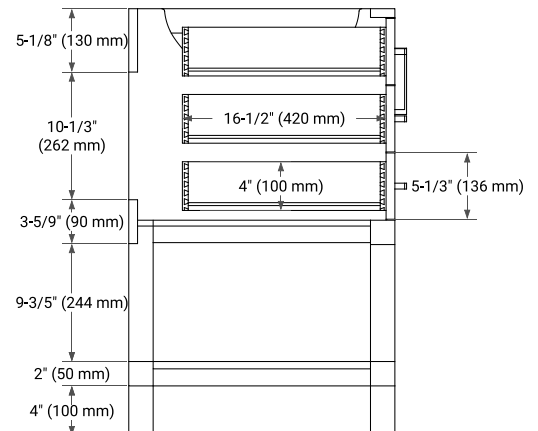

60" DOUBLE SINK BASE CABINET

BASE CABINET DIMENSIONS

60" W x 21.5" D x 34.5" H

FEATURES

- Solid wood frame & plywood panels
- Dovetail drawers and joints
- Soft closing doors & drawers

HARDWARE FINISHES*

Brushed Nickel Satin Brass Matte Black Polished Chrome

61" DOUBLE OVAL SINK COUNTERTOP WITH 0.75 IN. THICKNESS

OVERALL DIMENSIONS

61" W x 22" D x 0.75" H

COUNTERTOP OPTIONS

Carrara Marble

FEATURES

- Solid countertop with mitered edges & seams
- Undermount white oval sink
- Pre-drilled for 8" widespread faucet

INCLUDED

- Countertop
- Matching Backsplash
- Oval Sinks

COUNTERTOP PLAN VIEW

EDGE SIDE VIEW

THREE DIMENSIONAL COUNTERTOP VIEW