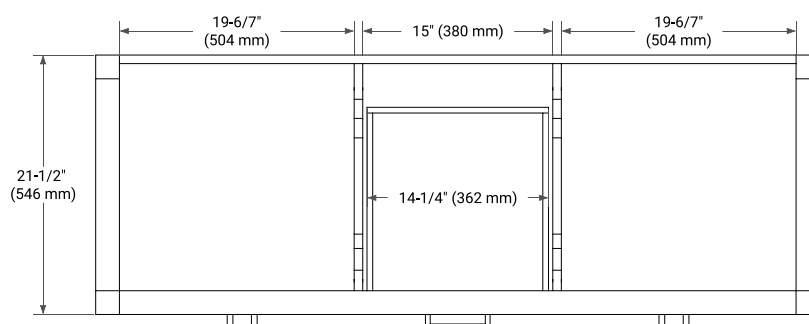

60" DOUBLE SINK BASE CABINET

BASE CABINET DIMENSIONS

60" W x 21.5" D x 34.5" H

FEATURES

- Solid wood frame & plywood panels
- Dovetail drawers and joints
- Soft closing doors & drawers

HARDWARE FINISHES*

Brushed Nickel Satin Brass Matte Black Polished Chrome

61" DOUBLE OVAL SINK COUNTERTOP WITH 0.75 IN. THICKNESS

OVERALL DIMENSIONS

61" W x 22" D x 0.75" H

COUNTERTOP OPTIONS

Carrara Marble

FEATURES

- Solid countertop with mitered edges & seams
- Undermount white oval sink
- Pre-drilled for 8" widespread faucet

INCLUDED

- Countertop
- Matching Backsplash
- Oval Sinks

COUNTERTOP PLAN VIEW

EDGE SIDE VIEW

THREE DIMENSIONAL COUNTERTOP VIEW