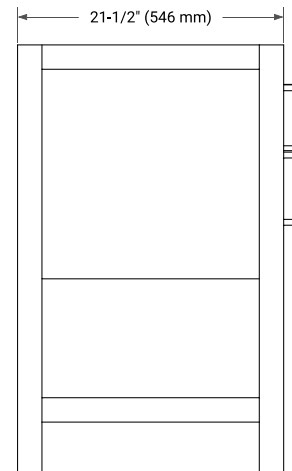

60" DOUBLE SINK BASE CABINET

BASE CABINET DIMENSIONS

60" W x 21.5" D x 34.5" H

FEATURES

- Solid wood frame & plywood panels
- Dovetail drawers and joints
- Soft closing doors & drawers

HARDWARE FINISHES*

Brushed Nickel   Satin Brass   Matte Black   Polished Chrome

*Hardware comes preinstalled with the illustrated option. Other finishes are available on our online store if you prefer a different one.

AVAILABLE COLORS

White   Grey   Midnight Blue

FRONT VIEW

SIDE VIEW

PLAN VIEW