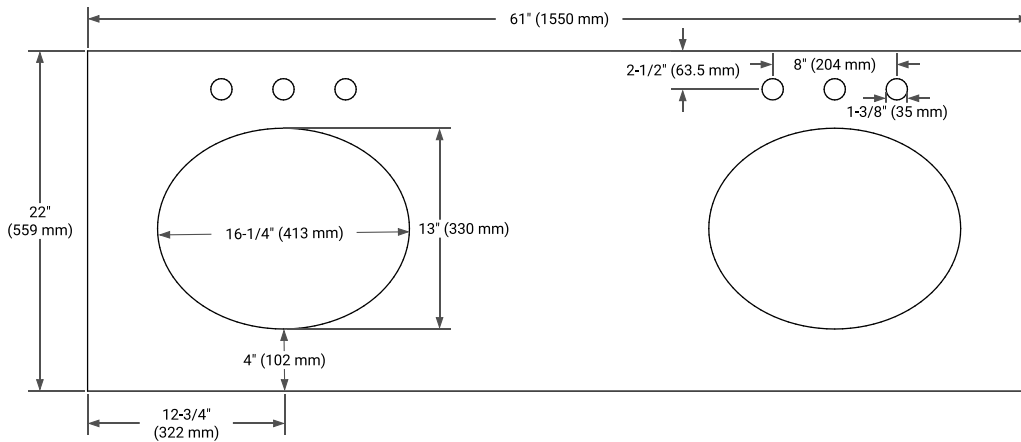

60" DOUBLE SINK BASE CABINET

BASE CABINET DIMENSIONS

60" W x 21.5" D x 34.5" H

FEATURES

- Solid wood frame & plywood panels
- Dovetail drawers and joints
- Soft closing doors & drawers

HARDWARE FINISHES*

Brushed Nickel Satin Brass Matte Black Polished Chrome

61" DOUBLE OVAL SINK COUNTERTOP WITH 0.75 IN. THICKNESS

OVERALL DIMENSIONS

61" W x 22" D x 0.75" H

COUNTERTOP OPTIONS

Carrara Marble

FEATURES

- Solid countertop with mitered edges & seams
- Undermount white oval sink
- Pre-drilled for 8" widespread faucet

INCLUDED

- Countertop
- Matching Backsplash
- Oval Sinks

COUNTERTOP PLAN VIEW

EDGE SIDE VIEW

THREE DIMENSIONAL COUNTERTOP VIEW