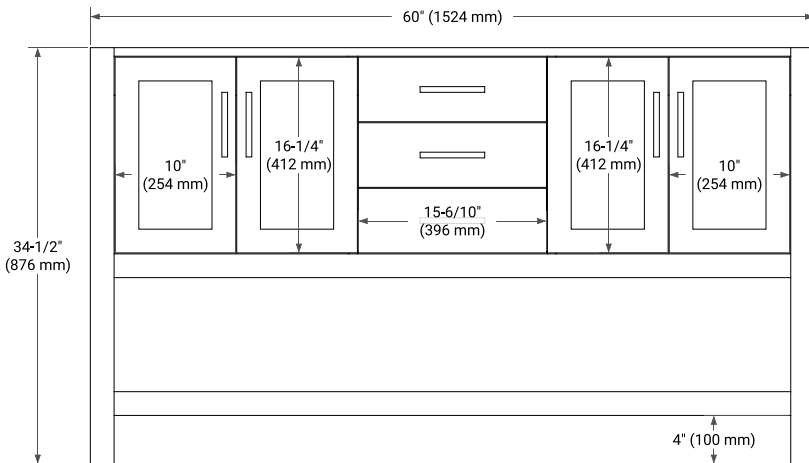

60" DOUBLE SINK BASE CABINET

BASE CABINET DIMENSIONS

60" W x 21.5" D x 34.5" H

FEATURES

- Solid wood frame & plywood panels
- Dovetail drawers and joints
- Soft closing doors & drawers

HARDWARE FINISHES*

Brushed Nickel   Satin Brass   Matte Black   Polished Chrome

*Hardware comes preinstalled with the illustrated option. Other finishes are available on our online store if you prefer a different one.

AVAILABLE COLORS

White   Grey   Midnight Blue

FRONT VIEW

SIDE VIEW

PLAN VIEW