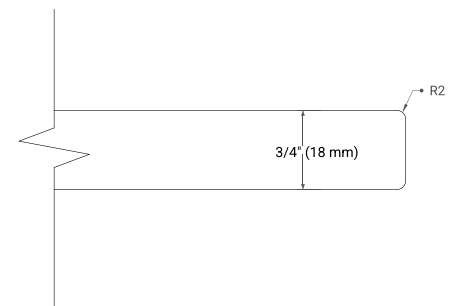

60" DOUBLE SINK BASE CABINET

BASE CABINET DIMENSIONS

60" W x 21.5" D x 34.5" H

FEATURES

- Solid wood frame & plywood panels
- Dovetail drawers and joints
- Soft closing doors & drawers

HARDWARE FINISHES*

Brushed Nickel Satin Brass Matte Black Polished Chrome

61" DOUBLE OVAL SINK COUNTERTOP WITH 0.75 IN. THICKNESS

OVERALL DIMENSIONS

61" W x 22" D x 0.75" H

COUNTERTOP OPTIONS

Carrara Marble

FEATURES

- Solid countertop with mitered edges & seams
- Undermount white oval sink
- Pre-drilled for 8" widespread faucet

INCLUDED

- Countertop
- Matching Backsplash
- Oval Sinks

COUNTERTOP PLAN VIEW

EDGE SIDE VIEW

THREE DIMENSIONAL COUNTERTOP VIEW