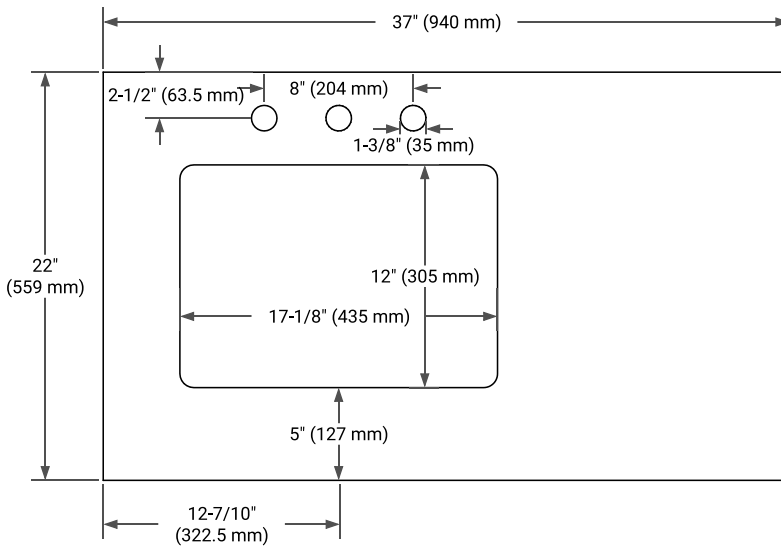

36" LEFT OFFSET CABINET

BASE CABINET DIMENSIONS

36" W x 21.6" D x 34.5" H

FEATURES

- Solid wood frame & plywood panels
- Dovetail drawers and joints
- Soft closing doors & drawers

HARDWARE FINISHES*

Brushed Nickel Satin Brass Matte Black Polished Chrome

37" LEFT RECTANGLE SINK COUNTERTOP WITH 0.75 IN. THICKNESS

OVERALL DIMENSIONS

37" W x 22" D x 0.75" H

COUNTERTOP OPTIONS

Carrara Marble

FEATURES

- Solid countertop with mitered edges & seams
- Undermount white rectangular sink
- Pre-drilled for 8" widespread faucet

INCLUDED

- Countertop
- Matching Backsplash
- Rectangle Sink

COUNTERTOP PLAN VIEW

EDGE SIDE VIEW

THREE DIMENSIONAL COUNTERTOP VIEW