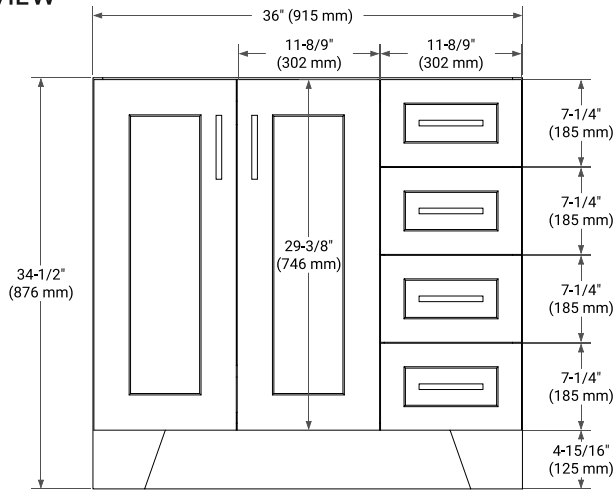

36" LEFT OFFSET CABINET

BASE CABINET DIMENSIONS

36" W x 21.6" D x 34.5" H

FEATURES

- Solid wood frame & plywood panels
- Dovetail drawers and joints
- Soft closing doors & drawers

HARDWARE FINISHES*

Brushed Nickel   Satin Brass   Matte Black   Polished Chrome

Hardware comes preinstalled with the illustrated option. Other finishes are available on our online store if you prefer a different one.

AVAILABLE COLORS

White   Grey   Midnight Blue

FRONT VIEW

SIDE VIEW

PLAN VIEW