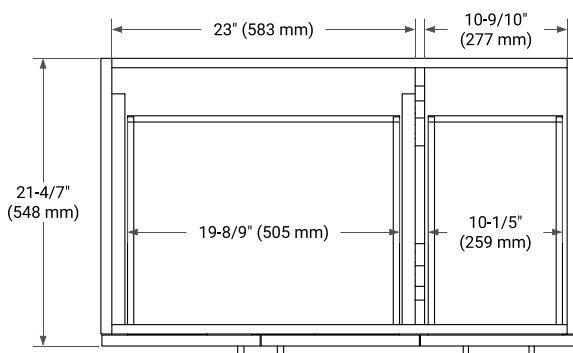

36" LEFT OFFSET CABINET

BASE CABINET DIMENSIONS

36" W x 21.6" D x 34.5" H

FEATURES

- Solid wood frame & plywood panels
- Dovetail drawers and joints
- Soft closing doors & drawers

HARDWARE FINISHES*

Brushed Nickel Satin Brass Matte Black Polished Chrome

37" LEFT RECTANGLE SINK COUNTERTOP WITH 0.75 IN. THICKNESS

OVERALL DIMENSIONS

37" W x 22" D x 0.75" H

COUNTERTOP OPTIONS

Carrara Marble

FEATURES

- Solid countertop with mitered edges & seams
- Undermount white rectangular sink
- Pre-drilled for 8" widespread faucet

INCLUDED

- Countertop
- Matching Backsplash
- Rectangle Sink

COUNTERTOP PLAN VIEW

EDGE SIDE VIEW

THREE DIMENSIONAL COUNTERTOP VIEW