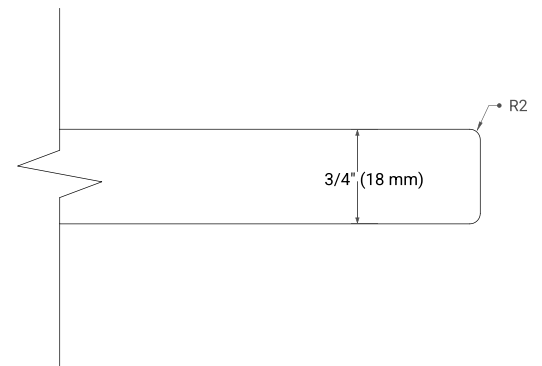

36" LEFT OFFSET CABINET

BASE CABINET DIMENSIONS

36" W x 21.6" D x 34.5" H

FEATURES

- Solid wood frame & plywood panels
- Dovetail drawers and joints
- Soft closing doors & drawers

HARDWARE FINISHES*

Brushed Nickel Satin Brass Matte Black Polished Chrome

37" LEFT RECTANGLE SINK COUNTERTOP WITH 0.75 IN. THICKNESS

OVERALL DIMENSIONS

37" W x 22" D x 0.75" H

COUNTERTOP OPTIONS

Carrara Marble

FEATURES

- Solid countertop with mitered edges & seams
- Undermount white rectangular sink
- Pre-drilled for 8" widespread faucet

INCLUDED

- Countertop
- Matching Backsplash
- Rectangle Sink

COUNTERTOP PLAN VIEW

EDGE SIDE VIEW

THREE DIMENSIONAL COUNTERTOP VIEW