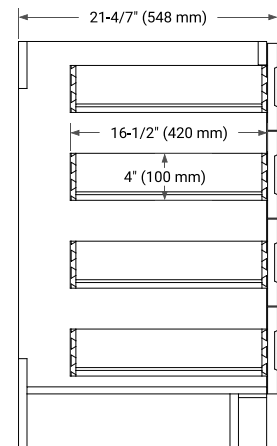

36" LEFT OFFSET CABINET

BASE CABINET DIMENSIONS

36" W x 21.6" D x 34.5" H

FEATURES

- Solid wood frame & plywood panels
- Dovetail drawers and joints
- Soft closing doors & drawers

HARDWARE FINISHES*

Brushed Nickel Satin Brass Matte Black Polished Chrome

37" LEFT RECTANGLE SINK COUNTERTOP WITH 0.75 IN. THICKNESS

OVERALL DIMENSIONS

37" W x 22" D x 0.75" H

COUNTERTOP OPTIONS

Carrara Marble

FEATURES

- Solid countertop with mitered edges & seams
- Undermount white rectangular sink
- Pre-drilled for 8" widespread faucet

INCLUDED

- Countertop
- Matching Backsplash
- Rectangle Sink

COUNTERTOP PLAN VIEW

EDGE SIDE VIEW

THREE DIMENSIONAL COUNTERTOP VIEW