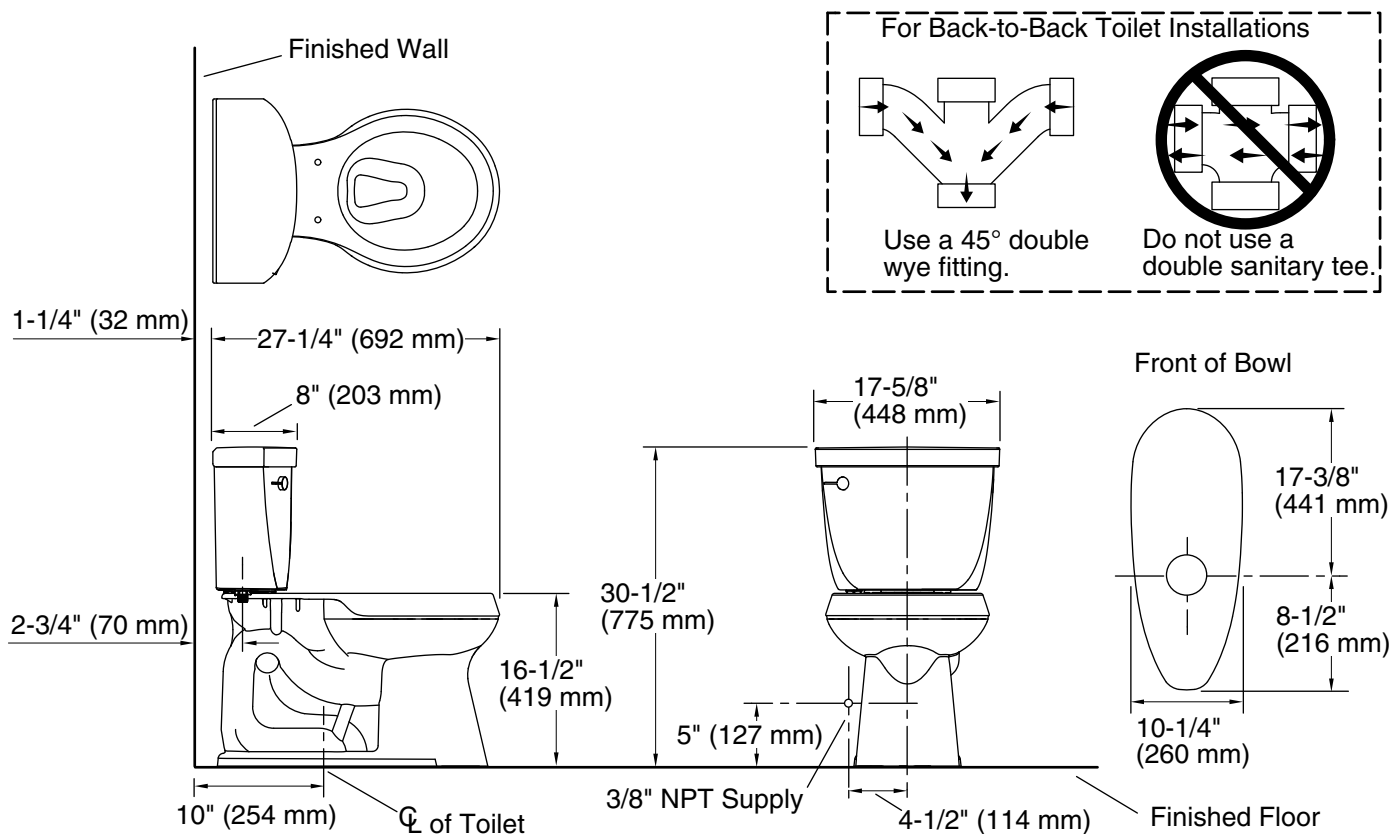

Cimarron® Comfort Height®

Two-piece round-front chair height toilet
K-3851

Features

- Two-piece design.
- Round-front bowl offers an ideal solution for smaller bathrooms and powder rooms.
- Comfort Height® feature offers chair-height seating that makes sitting down and standing up easier for most adults.
- 1.28 gpf (4.8 lpf).
- 2-1/8" (54 mm) fully glazed trapway.
- Left-hand Polished Chrome trip lever.
- Combination consists of the K-4829 bowl and the K-4166 tank.
- Coordinates with other products in the Cimarron collection.

Installation

- DryLock® system saves installation time and helps prevent water leakage.
- 10" (254 mm) rough-in.
- Seat and supply line sold separately.

Water Conservation & Rebates

- Eligible for consumer rebates in some municipalities.

For the most current Specification Sheet, go to www.kohler.com.

7-19-2022 20:29 - US/CA

THE BOLD LOOK
OF **KOHLER**®

Technical Information

All product dimensions are nominal.

Toilet type:	Floor-mount
Waste Outlet:	Floor
Bowl shape:	Round-front
Flush type:	AquaPiston®
Trap passageway:	2-1/8" (54 mm)
Water Consumption	
Full:	1.28 gpf (4.8 lpf)
Water surface size:	11" x 8-3/4" (279 mm x 222 mm)
Rim to water surface:	5-1/4" (133 mm)
Rough-in:	10" (254 mm)
Seat-mounting holes:	5-1/2" (140 mm)

Notes

Install this product according to the installation instructions.

For back-to-back toilet installations: Use only a 45° double wye fitting.

ADA compliant when installed to the specific requirements of these regulations.