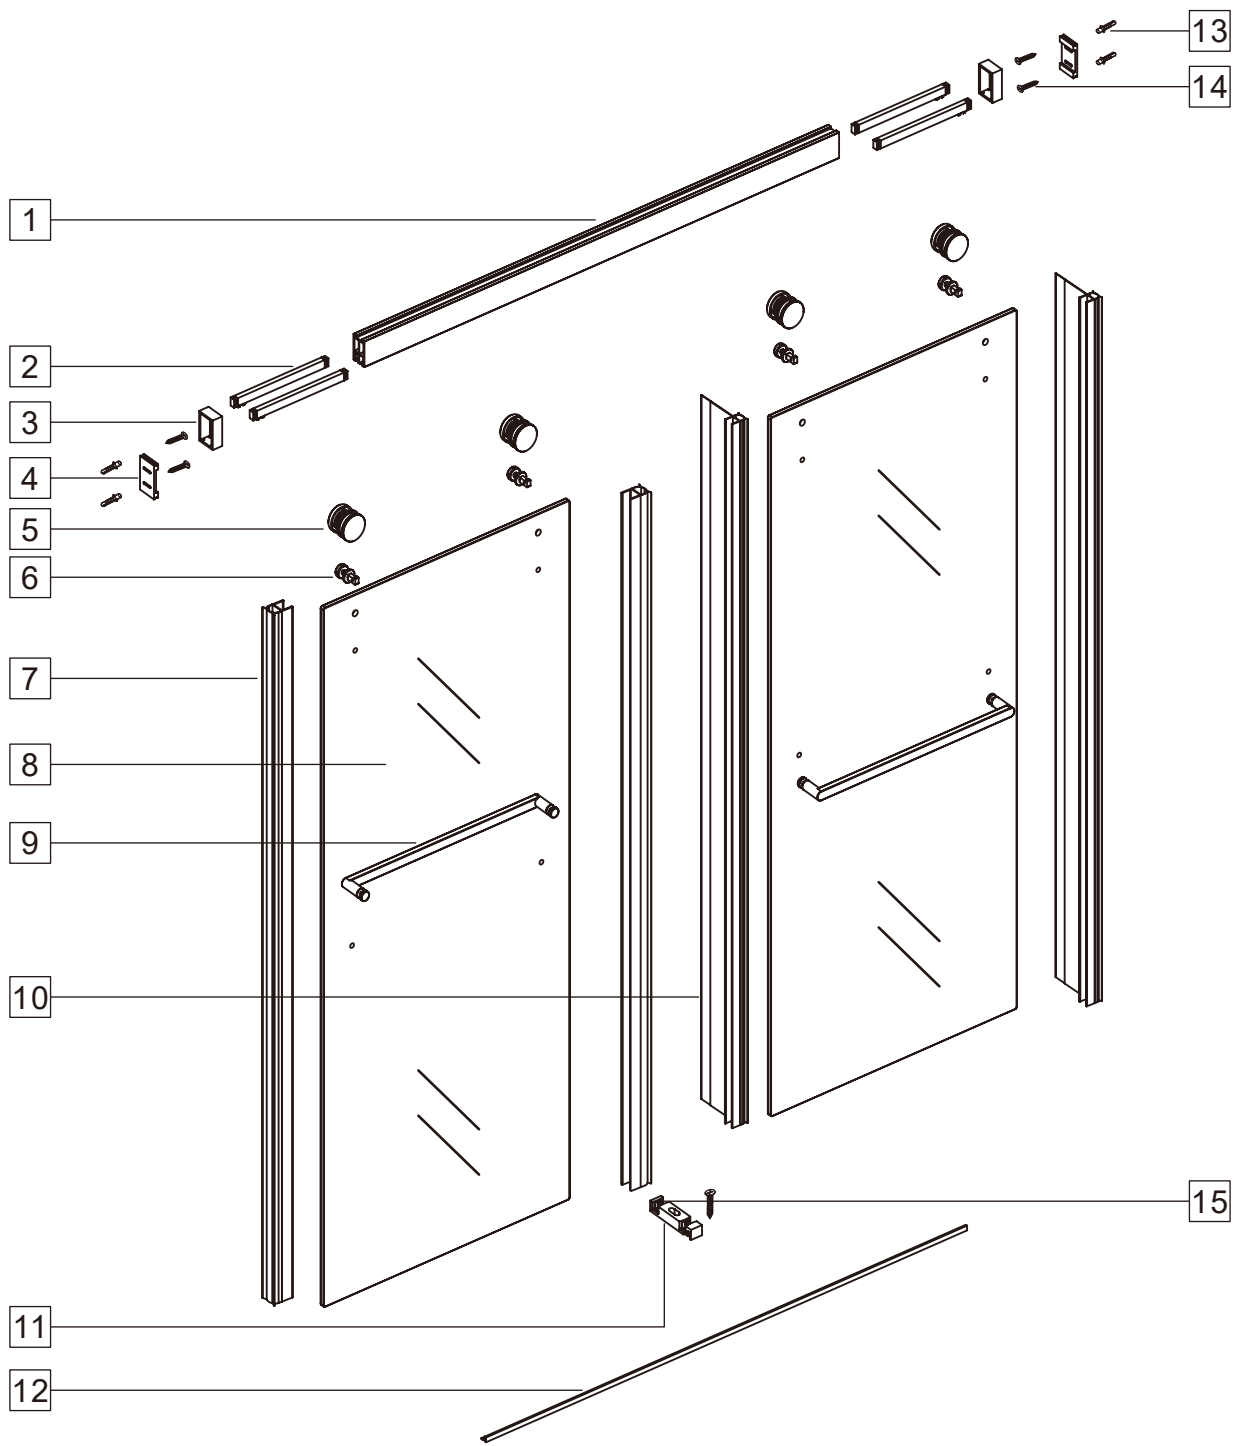

Installation Manual

Alcove Sliding Tub Shower Door

Applicable Model: RX-SD03-6065MB, RX-SD03-6065BN, RX-SD03-6065CH

INDEX

1. Installation Preparation	P01-03
2. Installation Instruction	P04-07

Installation Preparation

Serial Number	Graphical	Name	Quantity	Remark
1		rail	1 PCS	
2		buffer(optional)	4 PCS	
3		wall bracket	2 PCS	
4		wall mounting	2 PCS	
5		roller	4 PCS	
6		anti-jumping knob	4 PCS	
7		door seal	2 PCS	
8		sliding door	2PCS	
9		towel bar	2 PCS	
10		fixed panel seal	2PCS	
11		guide block	1 PCS	
12		anti-splash threshold	1 PCS	
13		M7 x 28	5 PCS	
14		M4 x 30	5 PCS	

1

2

③

④

5

6

7

8 Please adjust the Rollers as the picture shows when the door not vertical at all.