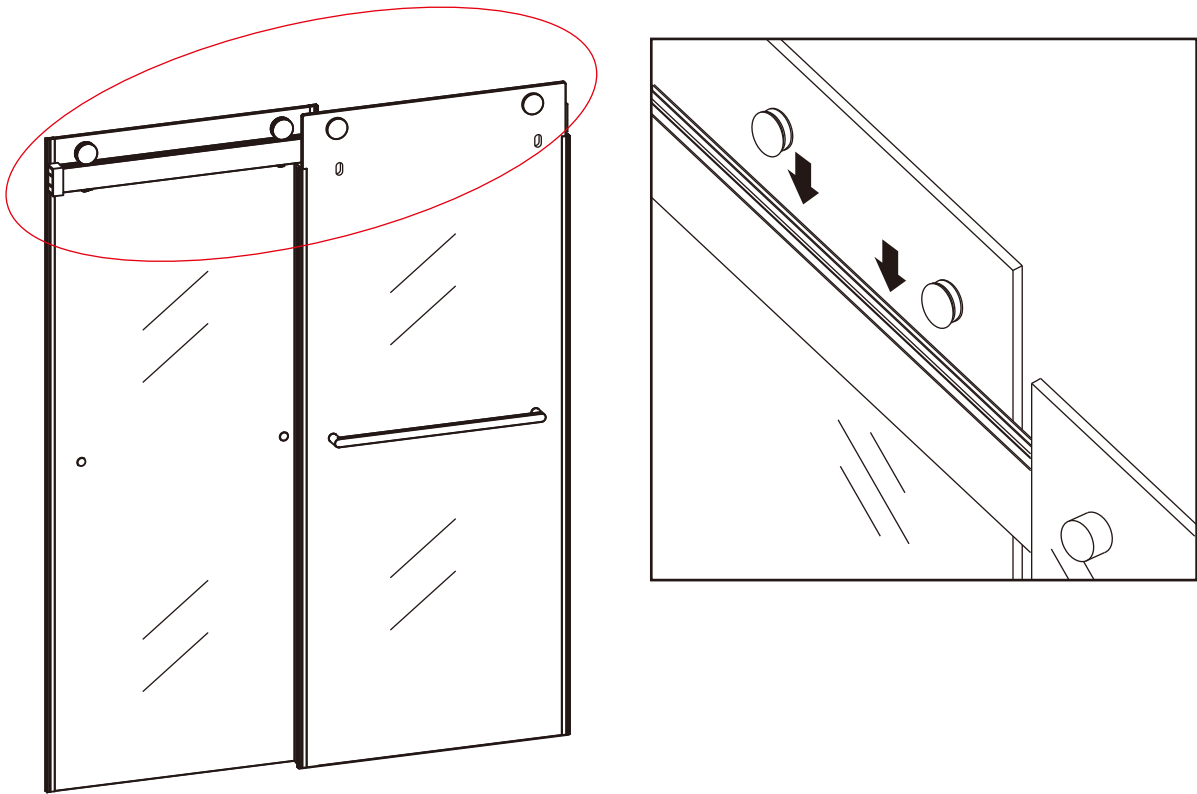

Installation Manual

Alcove Sliding Tub Shower Door

Applicable Model: RX-SD03-6065MB, RX-SD03-6065BN, RX-SD03-6065CH

INDEX

1. Installation Preparation	P01-03
2. Installation Instruction	P04-07

Installation Preparation

Serial Number	Graphical	Name	Quantity	Remark
1		rail	1 PCS	
2		buffer(optional)	4 PCS	
3		wall bracket	2 PCS	
4		wall mounting	2 PCS	
5		roller	4 PCS	
6		anti-jumping knob	4 PCS	
7		door seal	2 PCS	
8		sliding door	2PCS	
9		towel bar	2 PCS	
10		fixed panel seal	2PCS	
11		guide block	1 PCS	
12		anti-splash threshold	1 PCS	
13		M7 x 28	5 PCS	
14		M4 x 30	5 PCS	

1

2

③

④

5

6

7

8 Please adjust the Rollers as the picture shows when the door not vertical at all.