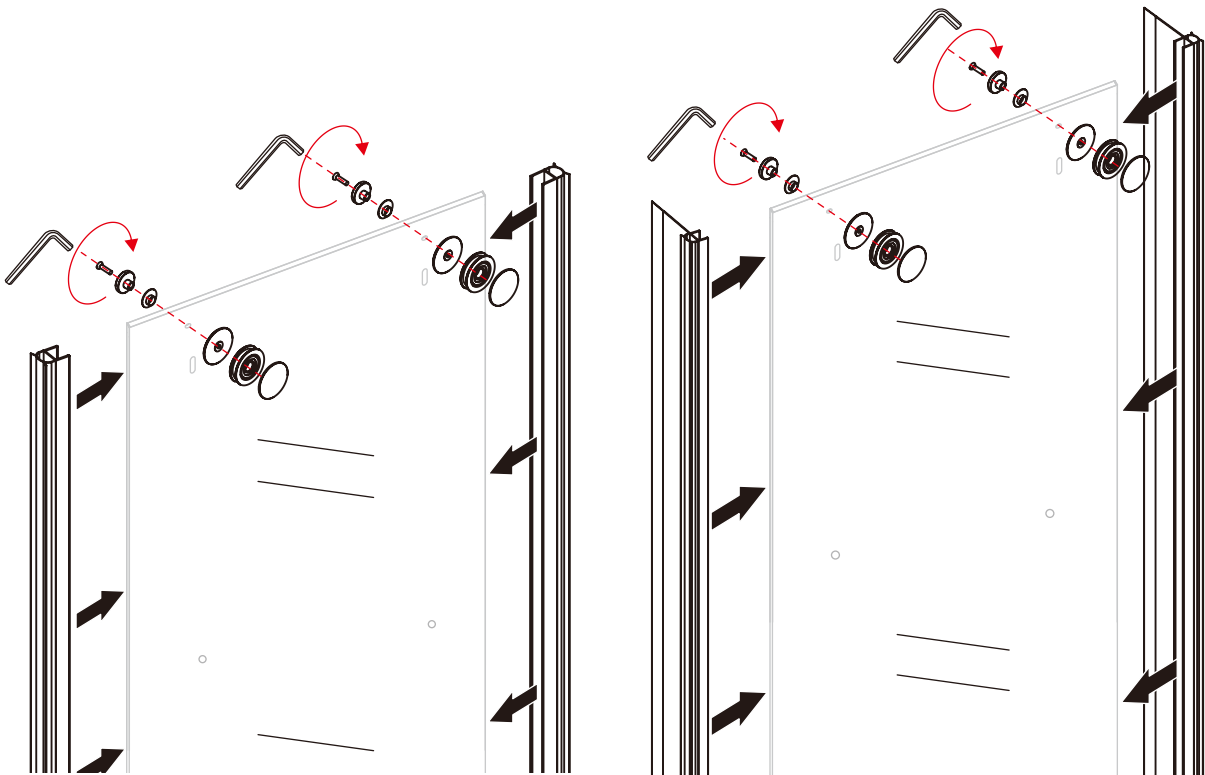

Installation Manual

Alcove Sliding Tub Shower Door

Applicable Model: RX-SD03-6065MB, RX-SD03-6065BN, RX-SD03-6065CH

INDEX

1. Installation Preparation	P01-03
2. Installation Instruction	P04-07

Installation Preparation

Serial Number	Graphical	Name	Quantity	Remark
1		rail	1 PCS	
2		buffer(optional)	4 PCS	
3		wall bracket	2 PCS	
4		wall mounting	2 PCS	
5		roller	4 PCS	
6		anti-jumping knob	4 PCS	
7		door seal	2 PCS	
8		sliding door	2PCS	
9		towel bar	2 PCS	
10		fixed panel seal	2PCS	
11		guide block	1 PCS	
12		anti-splash threshold	1 PCS	
13		M7 x 28	5 PCS	
14		M4 x 30	5 PCS	

1

2

③

④

5

6

7

8 Please adjust the Rollers as the picture shows when the door not vertical at all.