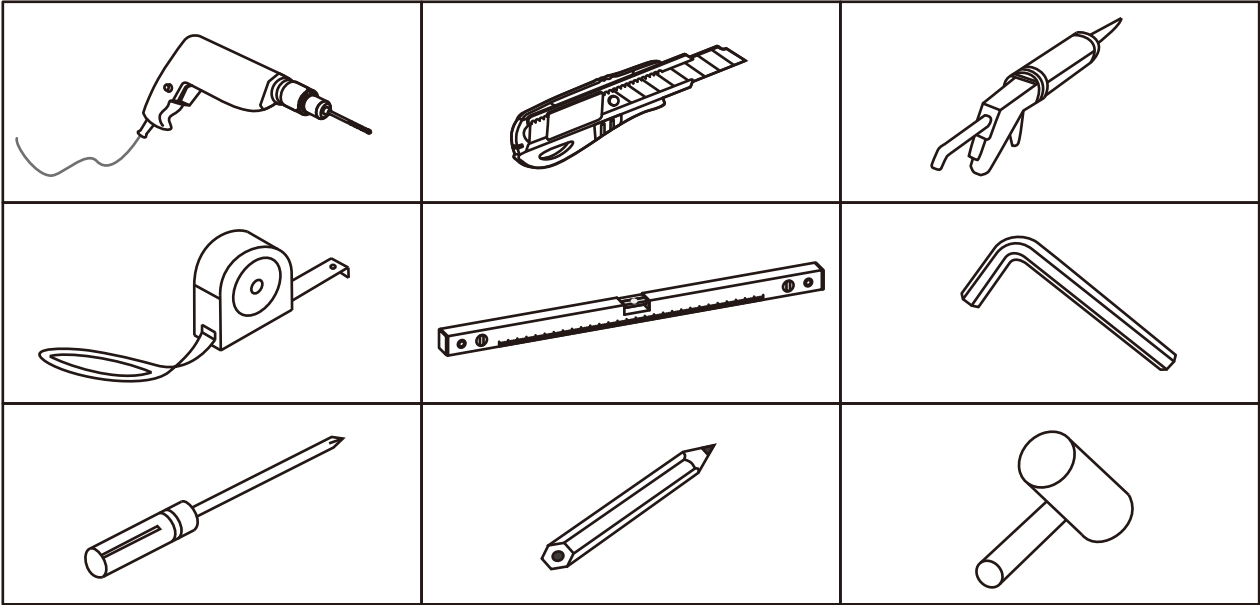

Installation Manual

Alcove Sliding Tub Shower Door

Applicable Model: RX-SD03-6065MB, RX-SD03-6065BN, RX-SD03-6065CH

INDEX

1. Installation Preparation	P01-03
2. Installation Instruction	P04-07

Installation Preparation

Serial Number	Graphical	Name	Quantity	Remark
1		rail	1 PCS	
2		buffer(optional)	4 PCS	
3		wall bracket	2 PCS	
4		wall mounting	2 PCS	
5		roller	4 PCS	
6		anti-jumping knob	4 PCS	
7		door seal	2 PCS	
8		sliding door	2PCS	
9		towel bar	2 PCS	
10		fixed panel seal	2PCS	
11		guide block	1 PCS	
12		anti-splash threshold	1 PCS	
13		M7 x 28	5 PCS	
14		M4 x 30	5 PCS	