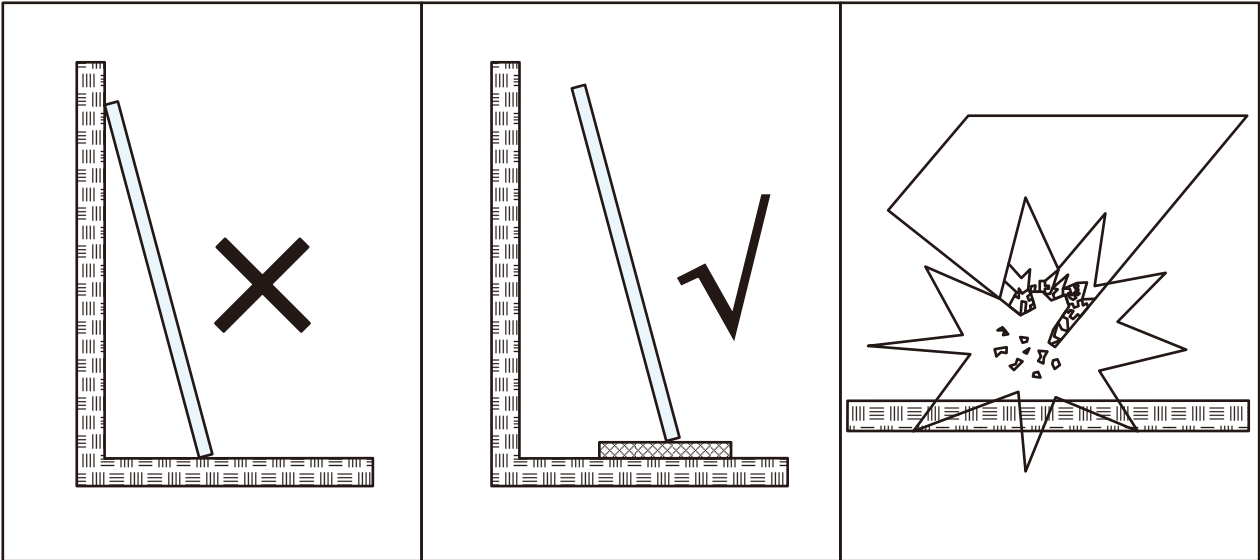

Installation Manual

Alcove Sliding Tub Shower Door

Applicable Model: RX-SD03-6065MB, RX-SD03-6065BN, RX-SD03-6065CH

INDEX

1. Installation Preparation	P01-03
2. Installation Instruction	P04-07

Installation Preparation

Serial Number	Graphical	Name	Quantity	Remark
1		rail	1 PCS	
2		buffer(optional)	4 PCS	
3		wall bracket	2 PCS	
4		wall mounting	2 PCS	
5		roller	4 PCS	
6		anti-jumping knob	4 PCS	
7		door seal	2 PCS	
8		sliding door	2PCS	
9		towel bar	2 PCS	
10		fixed panel seal	2PCS	
11		guide block	1 PCS	
12		anti-splash threshold	1 PCS	
13		M7 x 28	5 PCS	
14		M4 x 30	5 PCS	