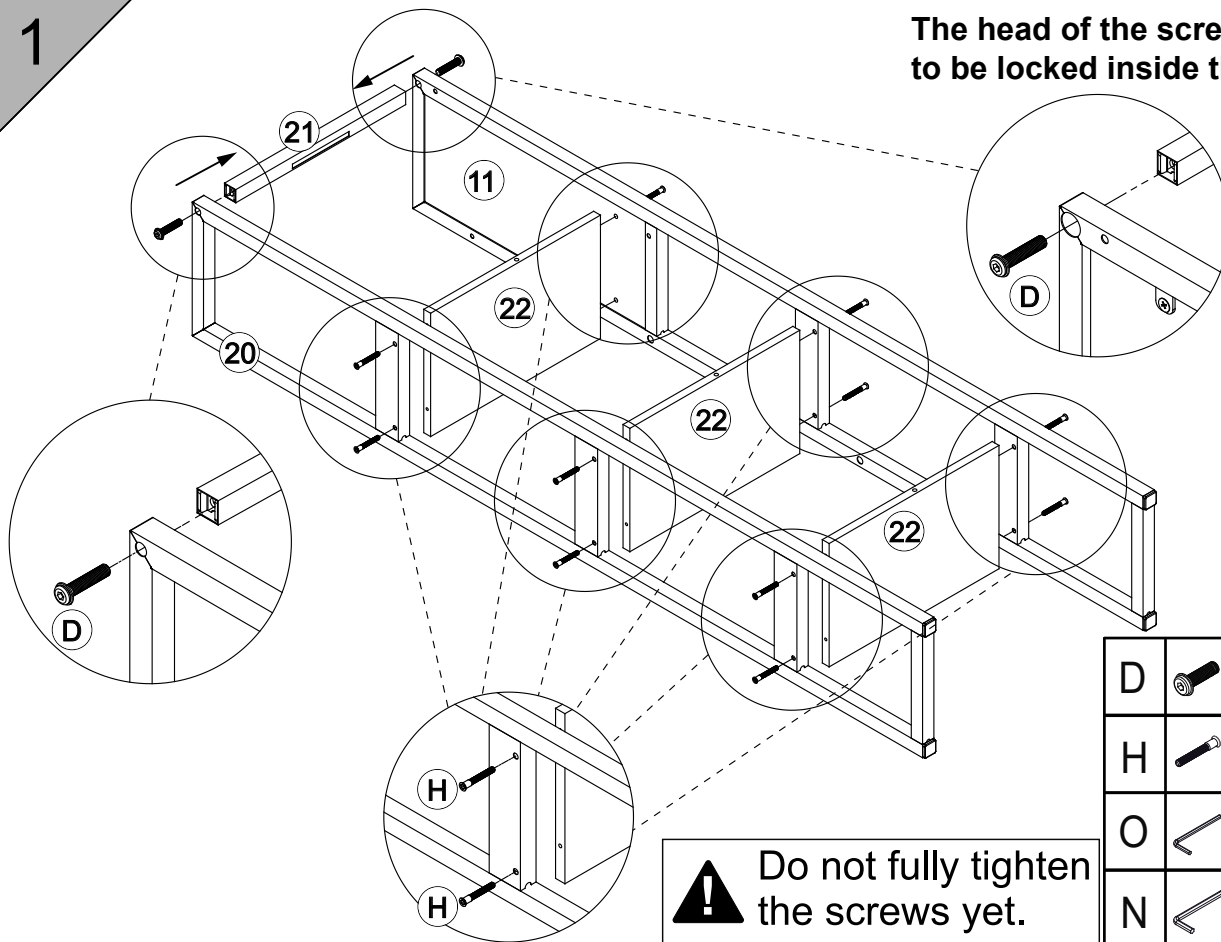

V

16pcs

Y4

4pcs

1

The head of the screw needs to be locked inside the pipe.

 Do not fully tighten the screws yet.

D		2PCS
H		12PCS
O		1PC
N		1PC

2

Push the back panel upwards until it reaches the limit slot.

3

Tighten all the screws from Step 1 in this step!

H		3PCS
O		1PC

4

The head of the screw needs to be locked inside the pipe.

Do not fully tighten the screws yet.