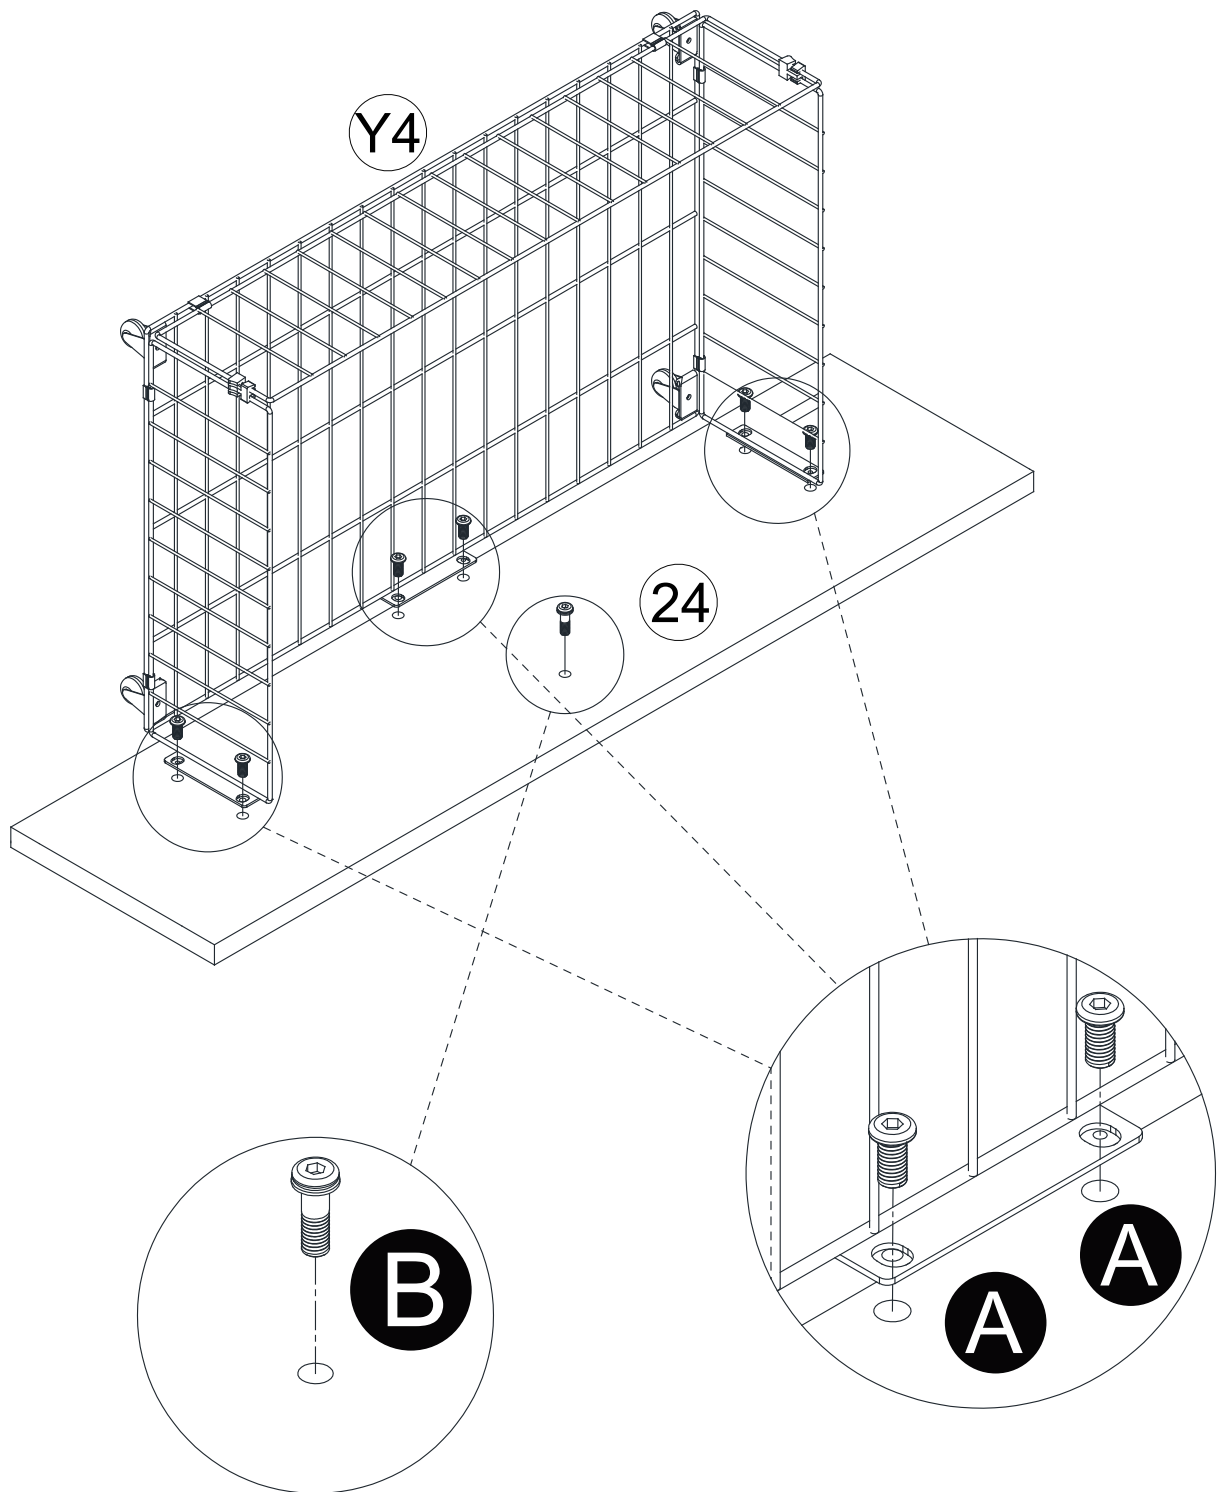

25

26

C		4PCS
N		1PC

27

X4

Y4

Component part **J** rotates 90 degrees and gets stuck in the iron frame

J		8PCS
---	---	------

28

X4

Y4

F		16PCS
P		1PC

A		24PCS
B		4PCS
N		1PC

30

Lightly Lift Panel, Hang on ②④ To Match "☪" Hole

LIMITED WARRANTY