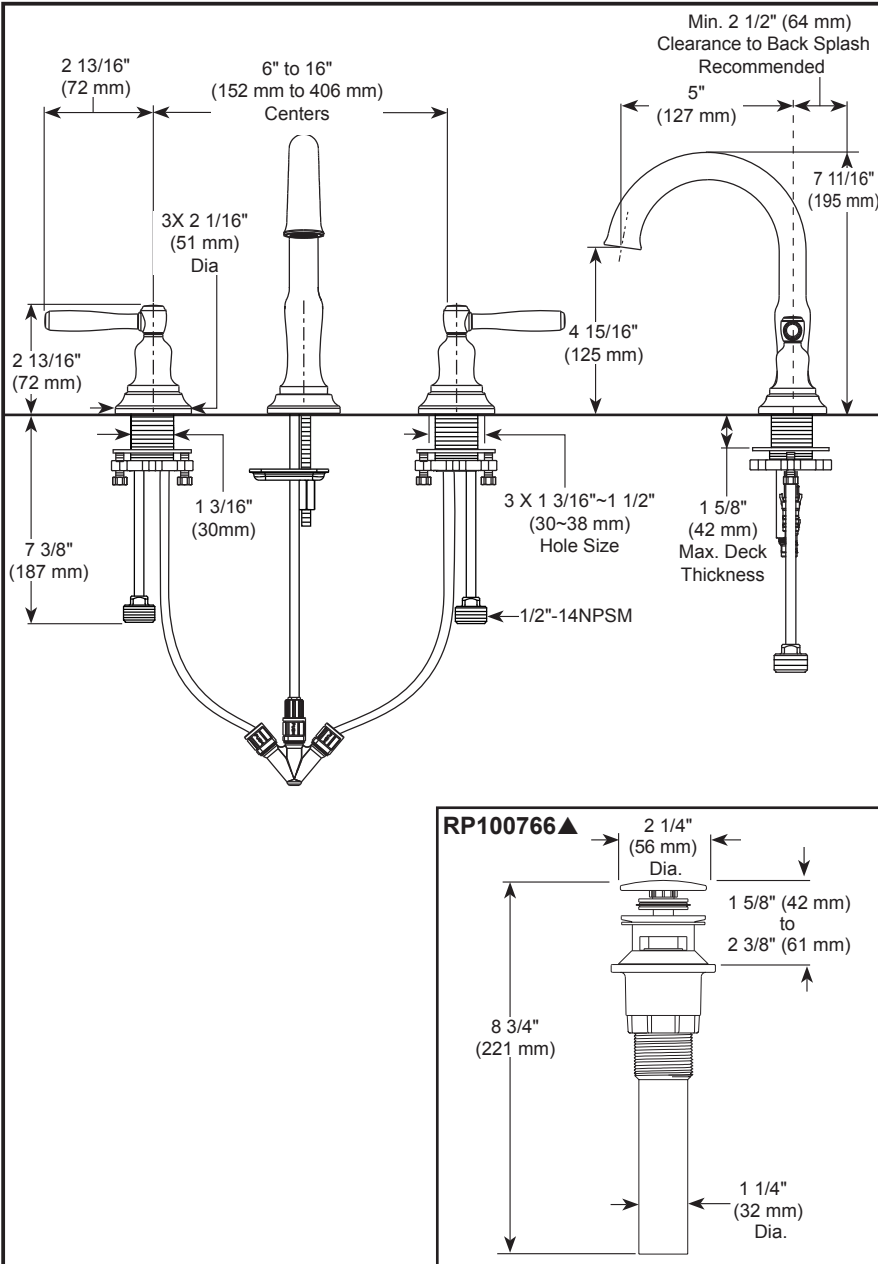

see what Delta can do™

BATHROOM FAUCET

- Roe™ Bath Collection
- Two Handle Widespread, Deck Mount

STANDARD SPECIFICATIONS:

- Max flow rate 1.2 gpm @ 60 psi, 4.5 L/min @ 414 kPa.
- Three hole mount.
- Solid metal end valves and spout body.
- Hot and cold stems are interchangeable.
- 1/4 turn handle stops.
- 1/2"-14 NPSM adapters.
- Control mechanism is a rotating cylinder type with stainless steel plate and 90° rotation, with replaceable non-metallic seats.
- Models have push pop-up with over flow
- Note: Standard mounting deck thickness can be extended by 1" (25mm) with RP10612.

COMPLIES WITH:

- ASME A112.18.1 / CSA B125.1
- ASME A112.18.2 / CSA B125.2
- EPA WaterSense®
- ♿ ICC/ANSI A117.1 - Valve control only

▲ Designate proper finish suffix

Delta Faucet Company reserves the right (1) to make changes in specifications and materials, and (2) to change or discontinue models, both without notice or obligation. Dimensions are for reference only. See current full-line price book or www.deltafaucet.com for finish options and product availability.

DSP-L-35985LF Rev. A

Delta Faucet Company

55 E. 111th Street, Carmel, IN 46280
350 South Edgeware Road, St. Thomas, ON N5P 4L1
© 2025 Delta Faucet Company