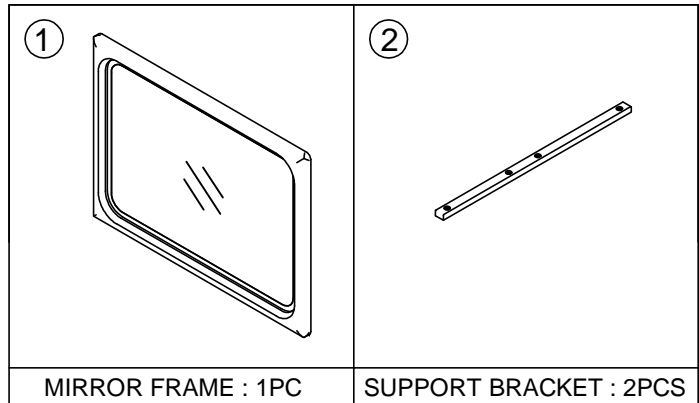

Assembly Instruction

Item No: BESC#3148

Description: Mirror

PARTS LIST

MIRROR FRAME : 1PC

SUPPORT BRACKET : 2PCS

③

HARDWARE LIST

NO.	DRAWING	DESCRIPTION	
A		Flat Washer $\phi 1/4"$ x 19*2mm	8Pcs
B		Spring Washer $\phi 1/4"$	8Pcs
C		Bolt $\phi 1/4"$ x 1-1/2"	8Pcs
D		Allen Key	1Pc
E		Touch Pen	1Pc

STEP 1