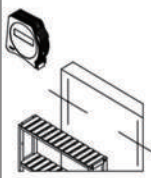

# Installation Instruction of Bathroom Shelf

A	3pcs 	C	12pcs 
B	2pcs 	D	2pcs 
		E	2pcs 
		F	1pcs 

1

2

1. Measure

2. Drilling

3. Fix anchor D into the wall with a hammer

4. Screw E into the anchors

5. Mount the shelf on the wall