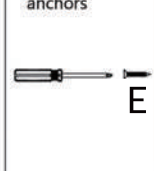

# Installation Instruction of Bathroom Shelf

A	3pcs 	C	12pcs 
B	2pcs 	D	2pcs 
		E	2pcs 
		F	1pcs 

1

2

1. Measure

2. Drilling

3. Fix anchor D into the wall with a hammer

4. Screw E into the anchors