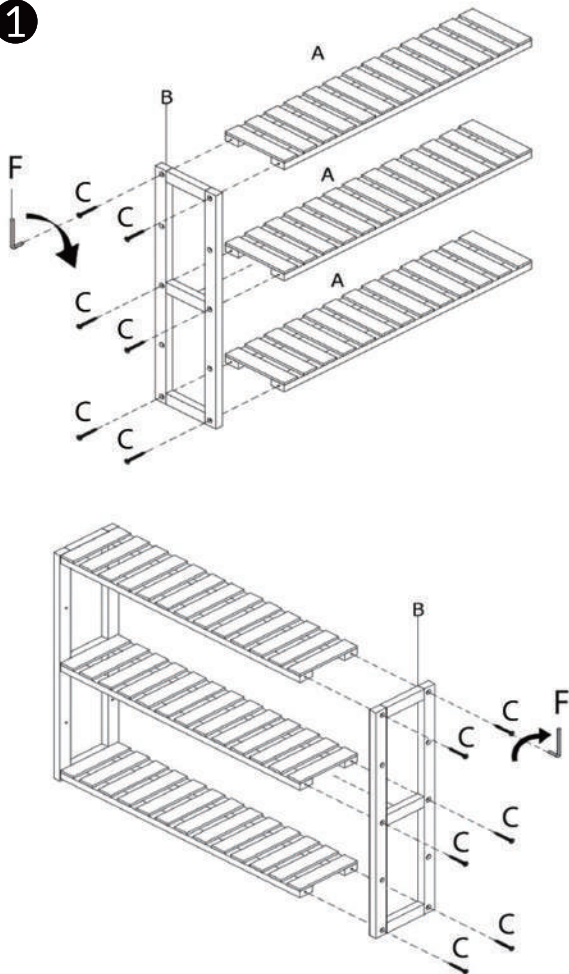

# Installation Instruction of Bathroom Shelf

A	3pcs 	C	12pcs 
B	2pcs 	D	2pcs 
		E	2pcs 
		F	1pcs 

1

2

1. Measure

2. Drilling

3. Fix anchor D into the wall with a hammer

4. Screw E into the anchors

5. Mount the shelf on the wall