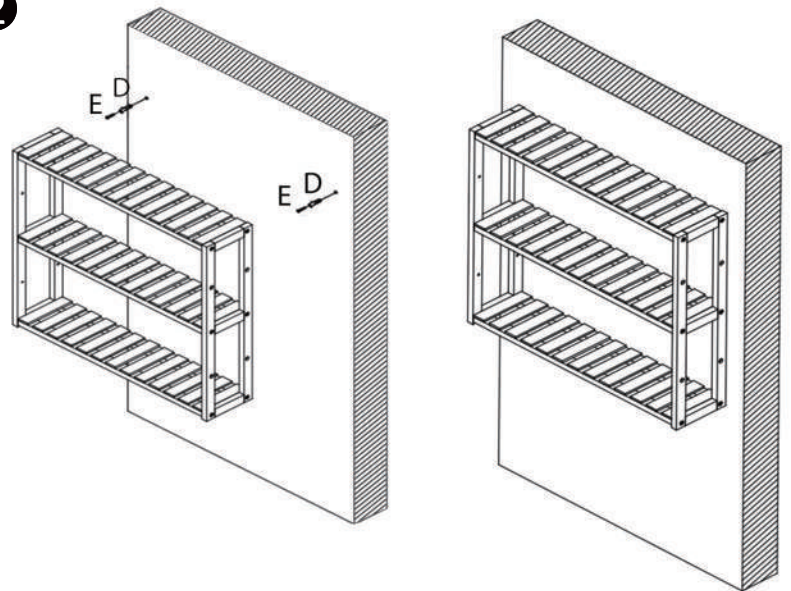

# Installation Instruction of Bathroom Shelf

A	3pcs 	C	12pcs 
B	2pcs 	D	2pcs 
		E	2pcs 
		F	1pcs 

1

2

1. Measure

2. Drilling

3. Fix anchor D into the wall with a hammer

4. Screw E into the anchors

5. Mount the shelf on the wall