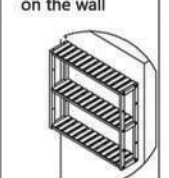

# Installation Instruction of Bathroom Shelf

A	3pcs 	C	12pcs 
B	2pcs 	D	2pcs 
		E	2pcs 
		F	1pcs 

1

2

1. Measure

2. Drilling

3. Fix anchor D into the wall with a hammer

4. Screw E into the anchors

5. Mount the shelf on the wall