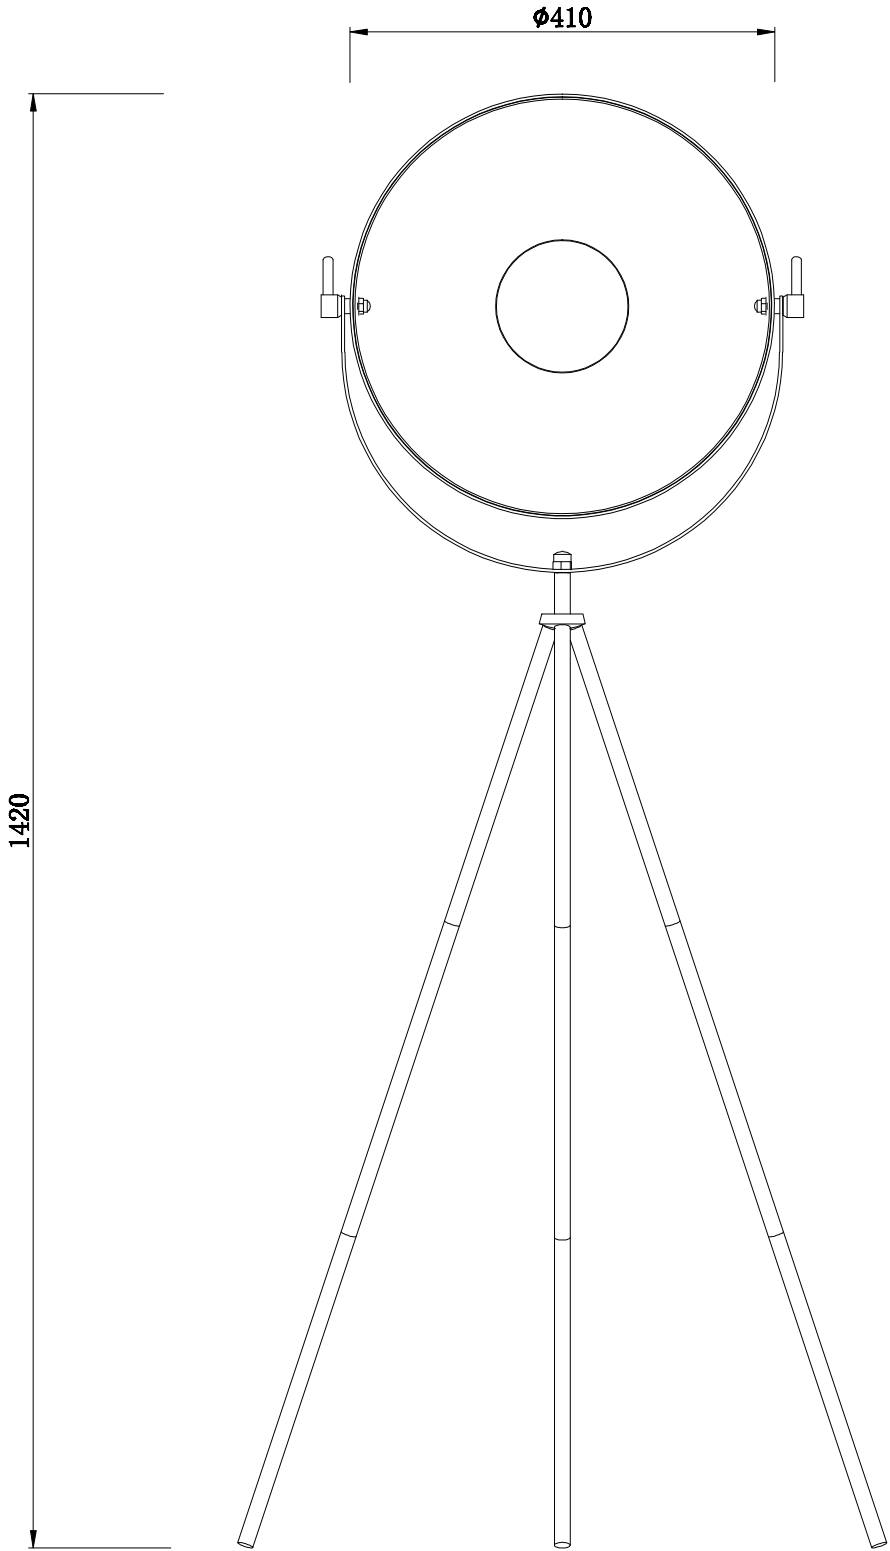

CERTIFICATION