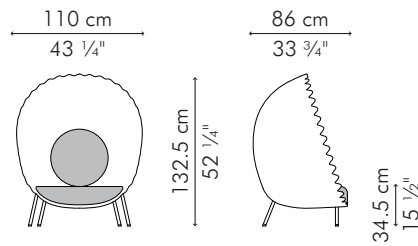

DRAGNET

LOUNGE CHAIR

INDOOR

OUTDOOR

31.5 kg / 70 lbs

31.5 kg / 70 lbs

43 kg / 94.5 lbs

43 kg / 94.5 lbs

1.41 m³

1.41 m³

SEAT 1.90 m / 2.10 yds

PILLOW 1 pc 69 x 69 cm / 27" x 27"
1.20 m / 1.30 yds

INDOOR polycotton, steel, stainless steel

CLDN-BR-4353-UF

Picasso Natural

CLDN-BL-4353-UF