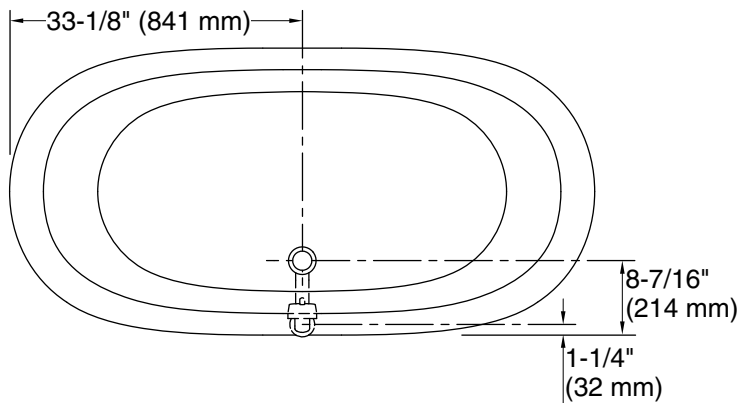

For the most current Specification Sheet, go to www.kohler.com USA or www.kohler.ca Canada

3-15-2025 19:29 - US/CA

THE BOLD LOOK
OF **KOHLER**®

Technical Information

All product dimensions are nominal.

Drain location:	Center
Basin area, bottom:	48-15/16" x 24-3/4" (1243 mm x 629 mm)
Basin area, top:	58-11/16" x 27-13/16" (1491 mm x 706 mm)
Weight:	396.2 lbs (179.7 kg)
Minimum floor load:	90 lbs/ft ² (439.4 kg/m ²)
Water depth:	14-3/8" (366 mm)
Water capacity:	69 gal (261.2 L)
Template:	1344921-7, not required, not included