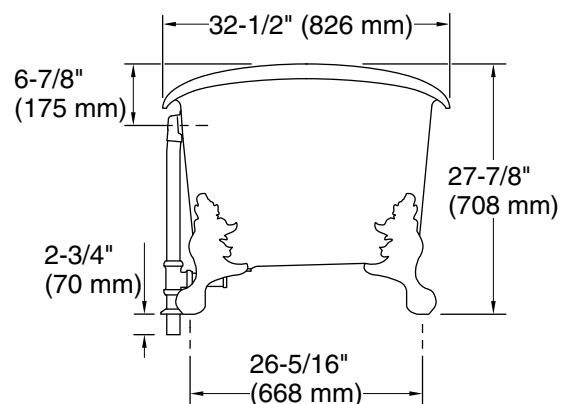

For the most current Specification Sheet, go to www.kohler.com USA or www.kohler.ca Canada

3-15-2025 19:29 - US/CA

THE BOLD LOOK
OF **KOHLER**®

Technical Information

All product dimensions are nominal.

Drain location:	Center
Basin area, bottom:	48-15/16" x 24-3/4" (1243 mm x 629 mm)
Basin area, top:	58-11/16" x 27-13/16" (1491 mm x 706 mm)
Weight:	396.2 lbs (179.7 kg)
Minimum floor load:	90 lbs/ft ² (439.4 kg/m ²)
Water depth:	14-3/8" (366 mm)
Water capacity:	69 gal (261.2 L)
Template:	1344921-7, not required, not included

Notes

Measure your actual product for rough-in details.

Install this product according to the installation instructions.

The hot water supply should be 70% of the capacity of the bath or greater. Installations will vary.