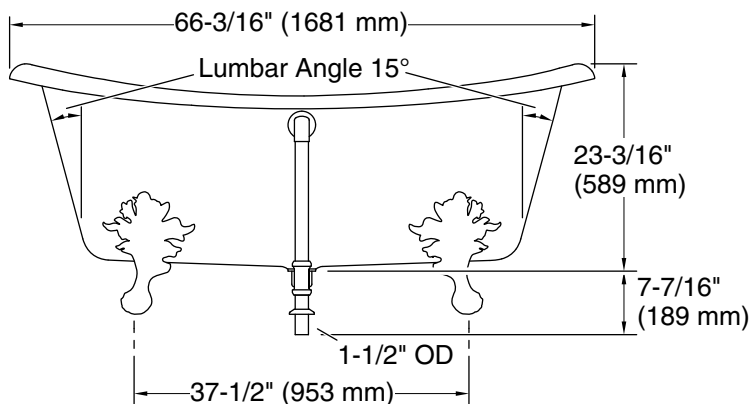

For the most current Specification Sheet, go to www.kohler.com USA or www.kohler.ca Canada

3-15-2025 19:29 - US/CA

THE BOLD LOOK
OF **KOHLER**®

Technical Information

All product dimensions are nominal.

Drain location:	Center
Basin area, bottom:	48-15/16" x 24-3/4" (1243 mm x 629 mm)
Basin area, top:	58-11/16" x 27-13/16" (1491 mm x 706 mm)
Weight:	396.2 lbs (179.7 kg)
Minimum floor load:	90 lbs/ft ² (439.4 kg/m ²)
Water depth:	14-3/8" (366 mm)
Water capacity:	69 gal (261.2 L)
Template:	1344921-7, not required, not included