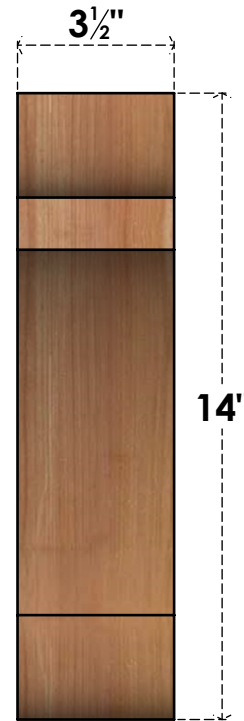

BRC04X14X14OLY00SWR

3 1/2"W X 14"D X 14"H OLYMPIC SMOOTH BRACE, WESTERN RED CEDAR

SIDE

FRONT

EKENA MILLWORK
2300 WEST MAIN ST.
CLARKSVILLE, TX 75426
TOLL FREE: 866-607-0453
WWW.EKENAMILLWORK.COM

NOTES

1. INSTALLATION TO BE COMPLETED IN ACCORDANCE WITH MANUFACTURER'S SPECIFICATIONS.
2. DRAWING MAY NOT BE TO SCALE
3. THIS DRAWING IS INTENDED FOR DESIGN AND PLANNING PURPOSES ONLY.
4. ALL INFORMATION CONTAINED HEREIN WAS CURRENT AT THE TIME OF DEVELOPMENT BUT MUST BE REVIEWED AND APPROVED BY THE PRODUCT MANUFACTURER TO BE CONSIDERED ACCURATE.
5. PRODUCTS ARE NOT KILN DRIED. THIS ITEM IS UNIQUE AND WILL CONTAIN THE NATURAL VARIATIONS THAT THE WOOD SPECIES OFFERS. THIS MAY RESULT IN VARIATIONS UP TO 1/4"