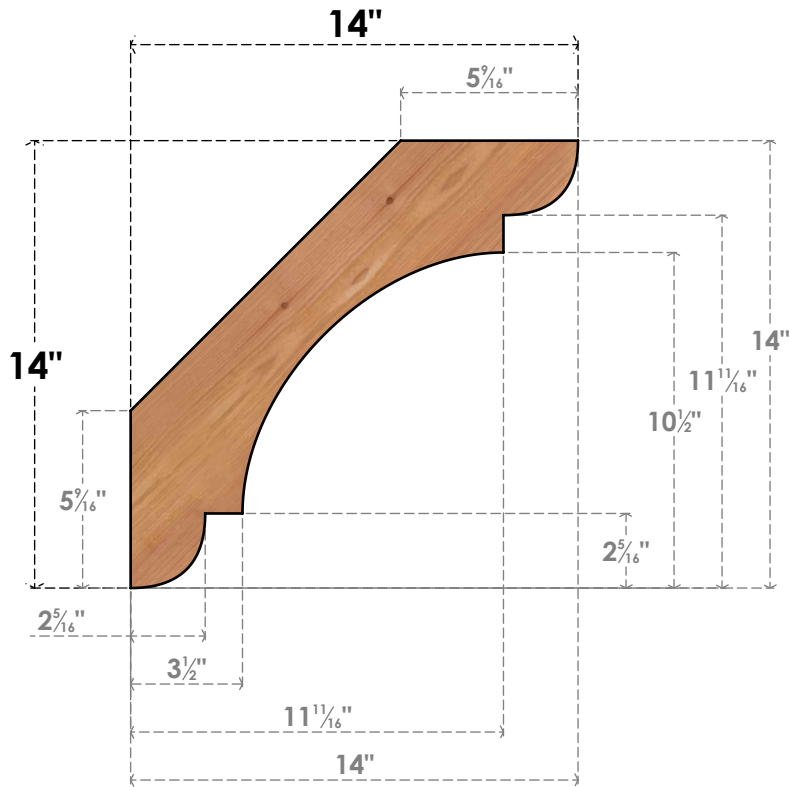

BRC04X14X14OLY00SWR

3 1/2"W X 14"D X 14"H OLYMPIC SMOOTH BRACE, WESTERN RED CEDAR

SIDE

FRONT

EKENA MILLWORK
2300 WEST MAIN ST.
CLARKSVILLE, TX 75426
TOLL FREE: 866-607-0453
WWW.EKENAMILLWORK.COM

NOTES

1. INSTALLATION TO BE COMPLETED IN ACCORDANCE WITH MANUFACTURER'S SPECIFICATIONS.
2. DRAWING MAY NOT BE TO SCALE
3. THIS DRAWING IS INTENDED FOR DESIGN AND PLANNING PURPOSES ONLY.
4. ALL INFORMATION CONTAINED HEREIN WAS CURRENT AT THE TIME OF DEVELOPMENT BUT MUST BE REVIEWED AND APPROVED BY THE PRODUCT MANUFACTURER TO BE CONSIDERED ACCURATE.
5. PRODUCTS ARE NOT KILN DRIED. THIS ITEM IS UNIQUE AND WILL CONTAIN THE NATURAL VARIATIONS THAT THE WOOD SPECIES OFFERS. THIS MAY RESULT IN VARIATIONS UP TO 1/4"