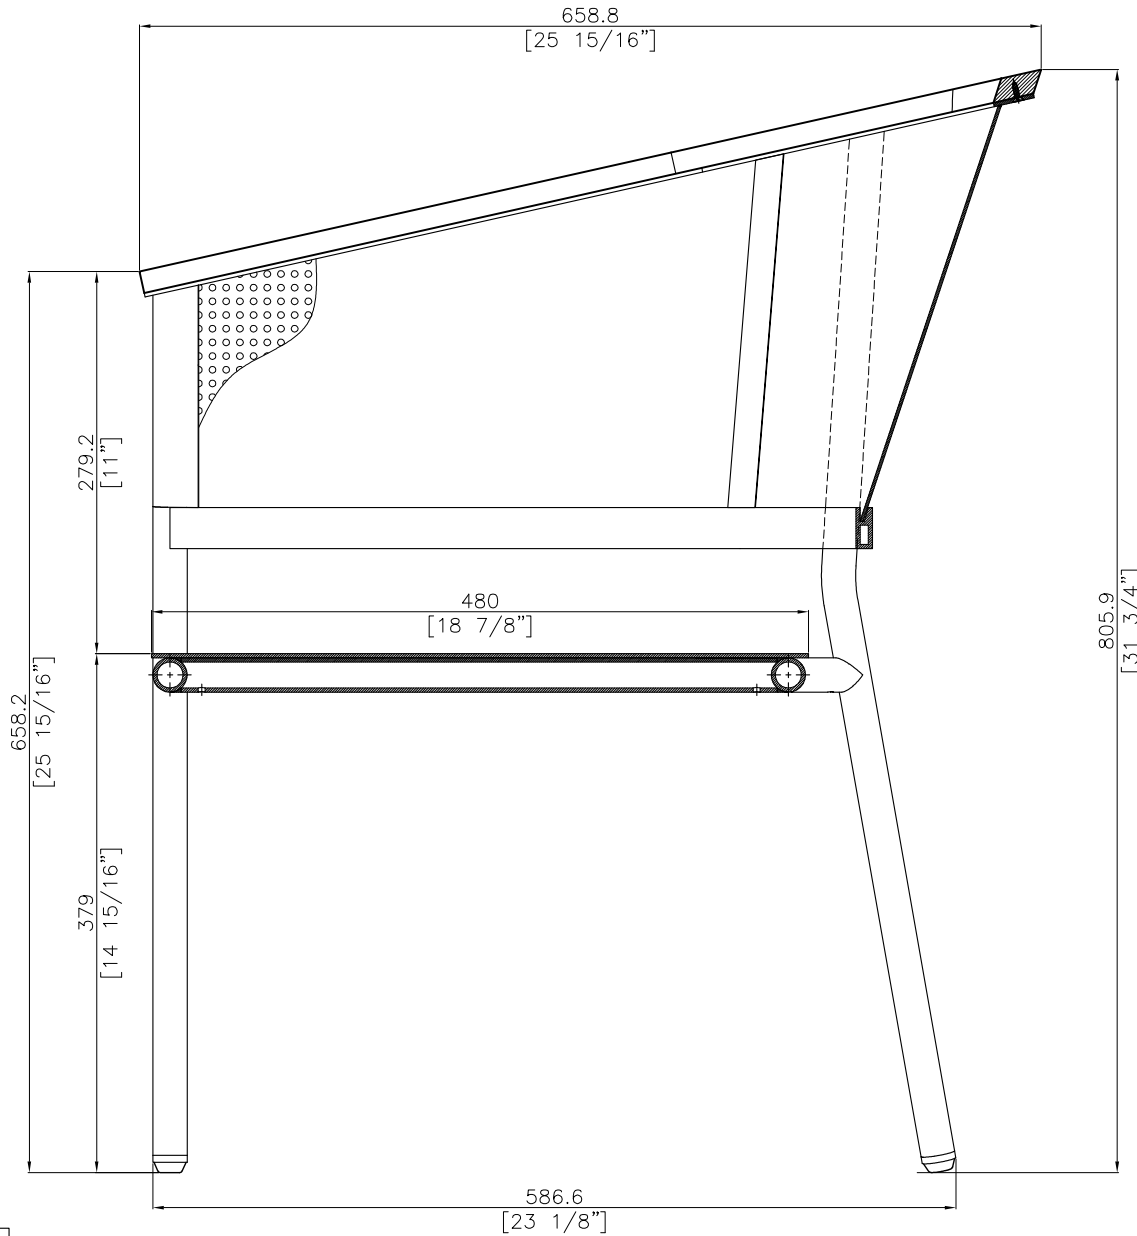

RIAD Loveseat

W 56 7/16" D 25 7/8" H 31 3/4"

AH 25 7/8" SH 14 15/16"

CH 2" OSH 16 15/16"

22 lbs

Powder coated aluminum & teak

RIAD: FRAME

White

Anthracite

RIAD: CUSHION FABRICS

Charcoal Chine

Sooty

ISO VIEW

DWG.NO: FAE0A14-21K	TITLE : ISO VIEW	DIM EXT: 658.8x1432.7x805.9 MM.	MATERIAL: TEAK+AL	DRAWN BY : Ado
---------------------	------------------	---------------------------------	-------------------	----------------

SIDE VIEW

FINISH DATE		ES	
PREPAER DATE: 06-03-20	Ado	SCALE : 1:1	P. 4
BEGIN DATE : 24-09-18	Ado	⊕	