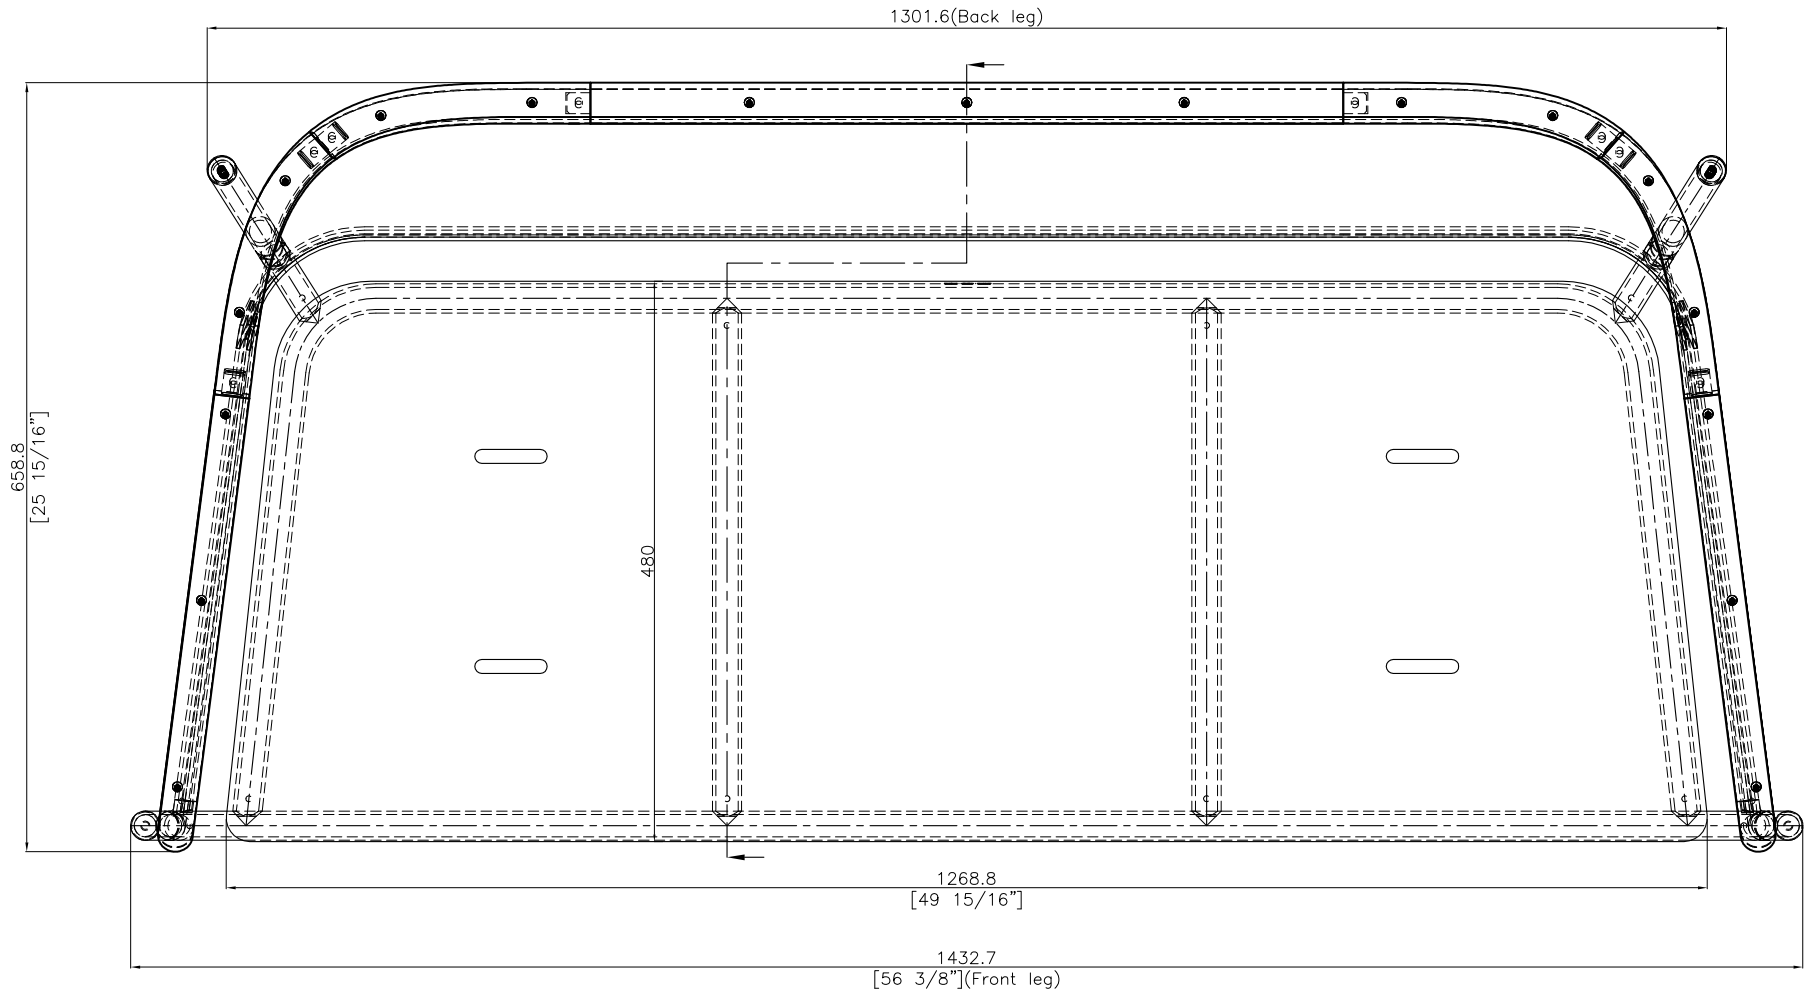

RIAD Loveseat

W 56 7/16" D 25 7/8" H 31 3/4"

AH 25 7/8" SH 14 15/16"

CH 2" OSH 16 15/16"

22 lbs

Powder coated aluminum & teak

RIAD: FRAME

White

Anthracite

RIAD: CUSHION FABRICS

Charcoal Chine

Sooty

ISO VIEW

DWG.NO: FAE0A14-21K	TITLE : ISO VIEW	DIM EXT: 658.8x1432.7x805.9 MM.	MATERIAL: TEAK+AL	DRAWN BY : Ado
---------------------	------------------	---------------------------------	-------------------	----------------

FINISH DATE		ISO
PREPAR DATE: 23-03-21	Ado	SCALE : 1:1
BEGIN DATE : 24-09-18	Ado	⊕ ⊞
		P. 1

TOP VIEW

FINISH DATE		ET
PREPAR DATE: 23-03-21	Ado	SCALE : 1:1
BEGIN DATE : 24-09-18	Ado	⊕ ⊞ P. 2

FRONT VIEW

FINISH DATE		EF
PREPAR DATE: 23-03-21	Ado	SCALE : 1:1
BEGIN DATE : 24-09-18	Ado	⊕ ⊞ P. 3

SIDE VIEW

FINISH DATE		ES	
PREPAER DATE: 06-03-20	Ado	SCALE : 1:1	P. 4
BEGIN DATE : 24-09-18	Ado	⊕	