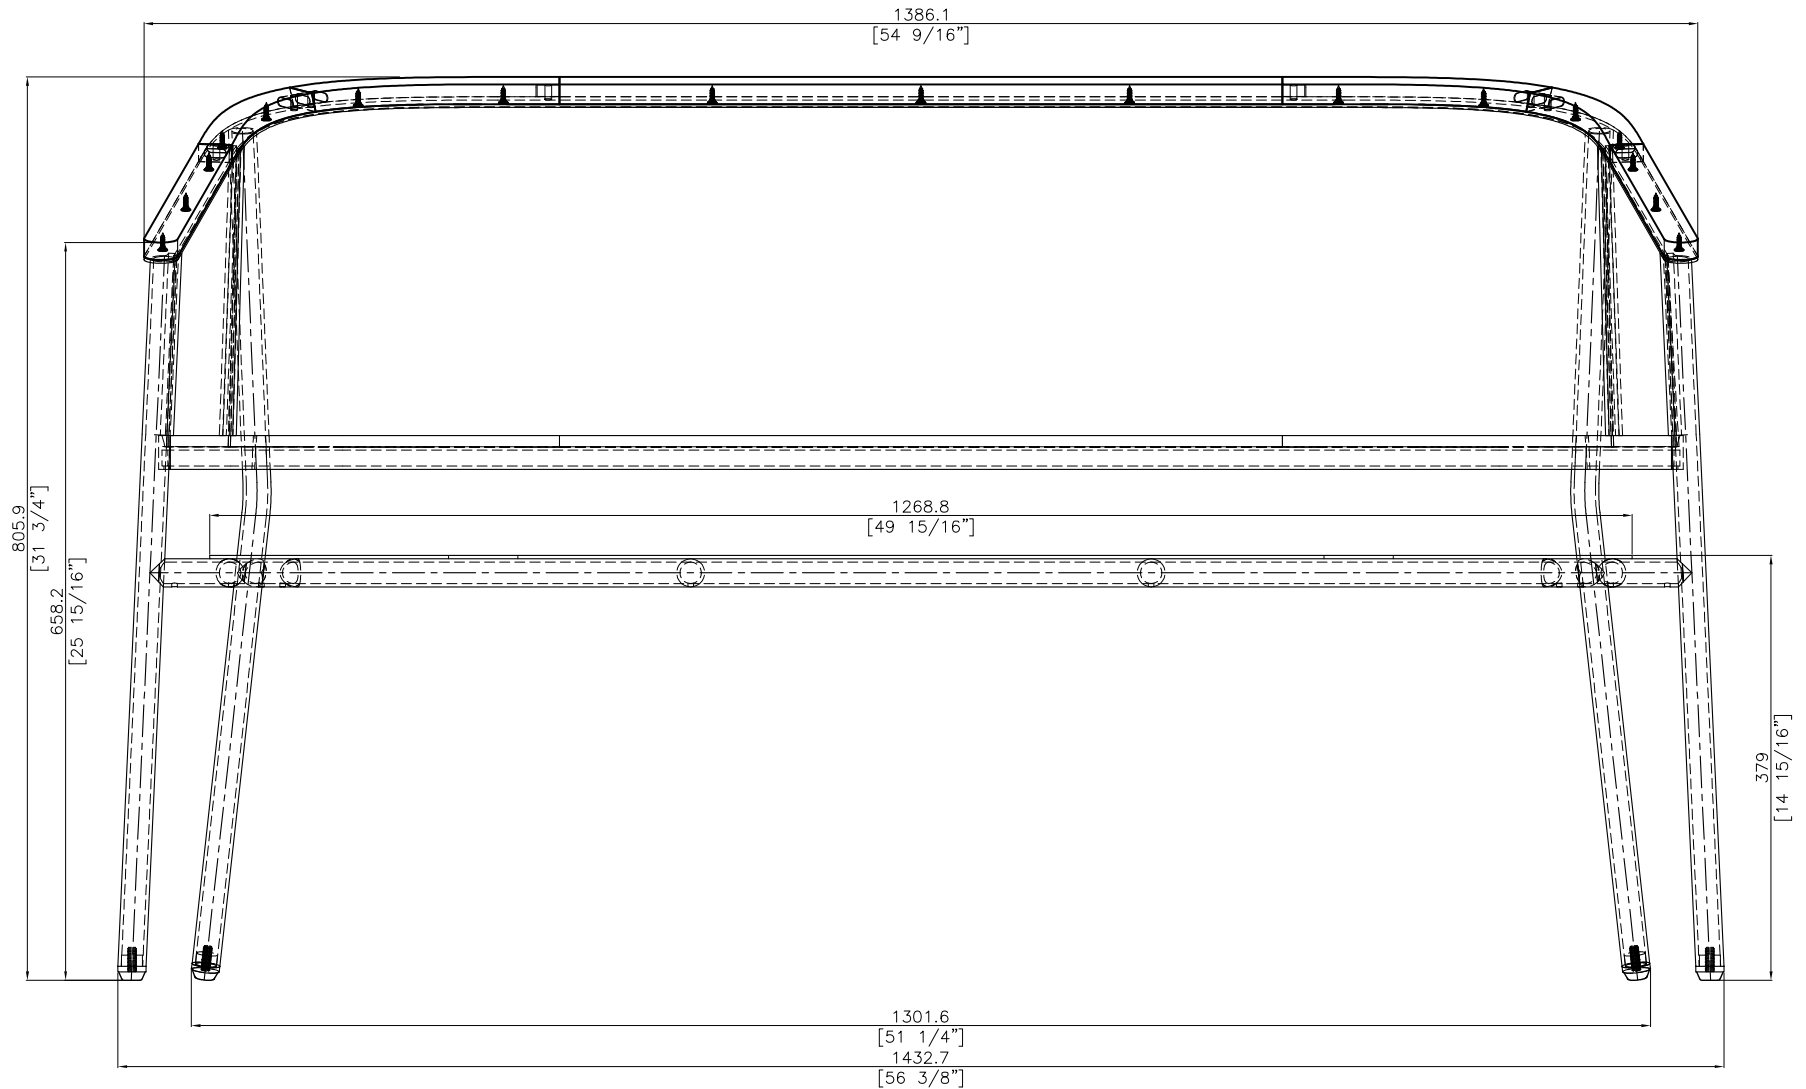

RIAD Loveseat

W 56 7/16" D 25 7/8" H 31 3/4"

AH 25 7/8" SH 14 15/16"

CH 2" OSH 16 15/16"

22 lbs

Powder coated aluminum & teak

RIAD: FRAME

White

Anthracite

RIAD: CUSHION FABRICS

Charcoal Chine

Sooty

ISO VIEW

DWG.NO: FAE0A14-21K	TITLE : ISO VIEW	DIM EXT: 658.8x1432.7x805.9 MM.	MATERIAL: TEAK+AL	DRAWN BY : Ado
---------------------	------------------	---------------------------------	-------------------	----------------

FINISH DATE		ISO
PREPAR DATE: 23-03-21	Ado	SCALE : 1:1
BEGIN DATE : 24-09-18	Ado	⊕ ⊞
		P. 1

TOP VIEW

FINISH DATE		ET
PREPAR DATE: 23-03-21	Ado	SCALE : 1:1
BEGIN DATE : 24-09-18	Ado	⊕ ⊞ P. 2

FRONT VIEW

FINISH DATE		EF
PREPAR DATE: 23-03-21	Ado	SCALE : 1:1
BEGIN DATE : 24-09-18	Ado	⊕ ⊞ P. 3

SIDE VIEW

FINISH DATE		ES	
PREPAER DATE: 06-03-20	Ado	SCALE : 1:1	P. 4
BEGIN DATE : 24-09-18	Ado	⊕	