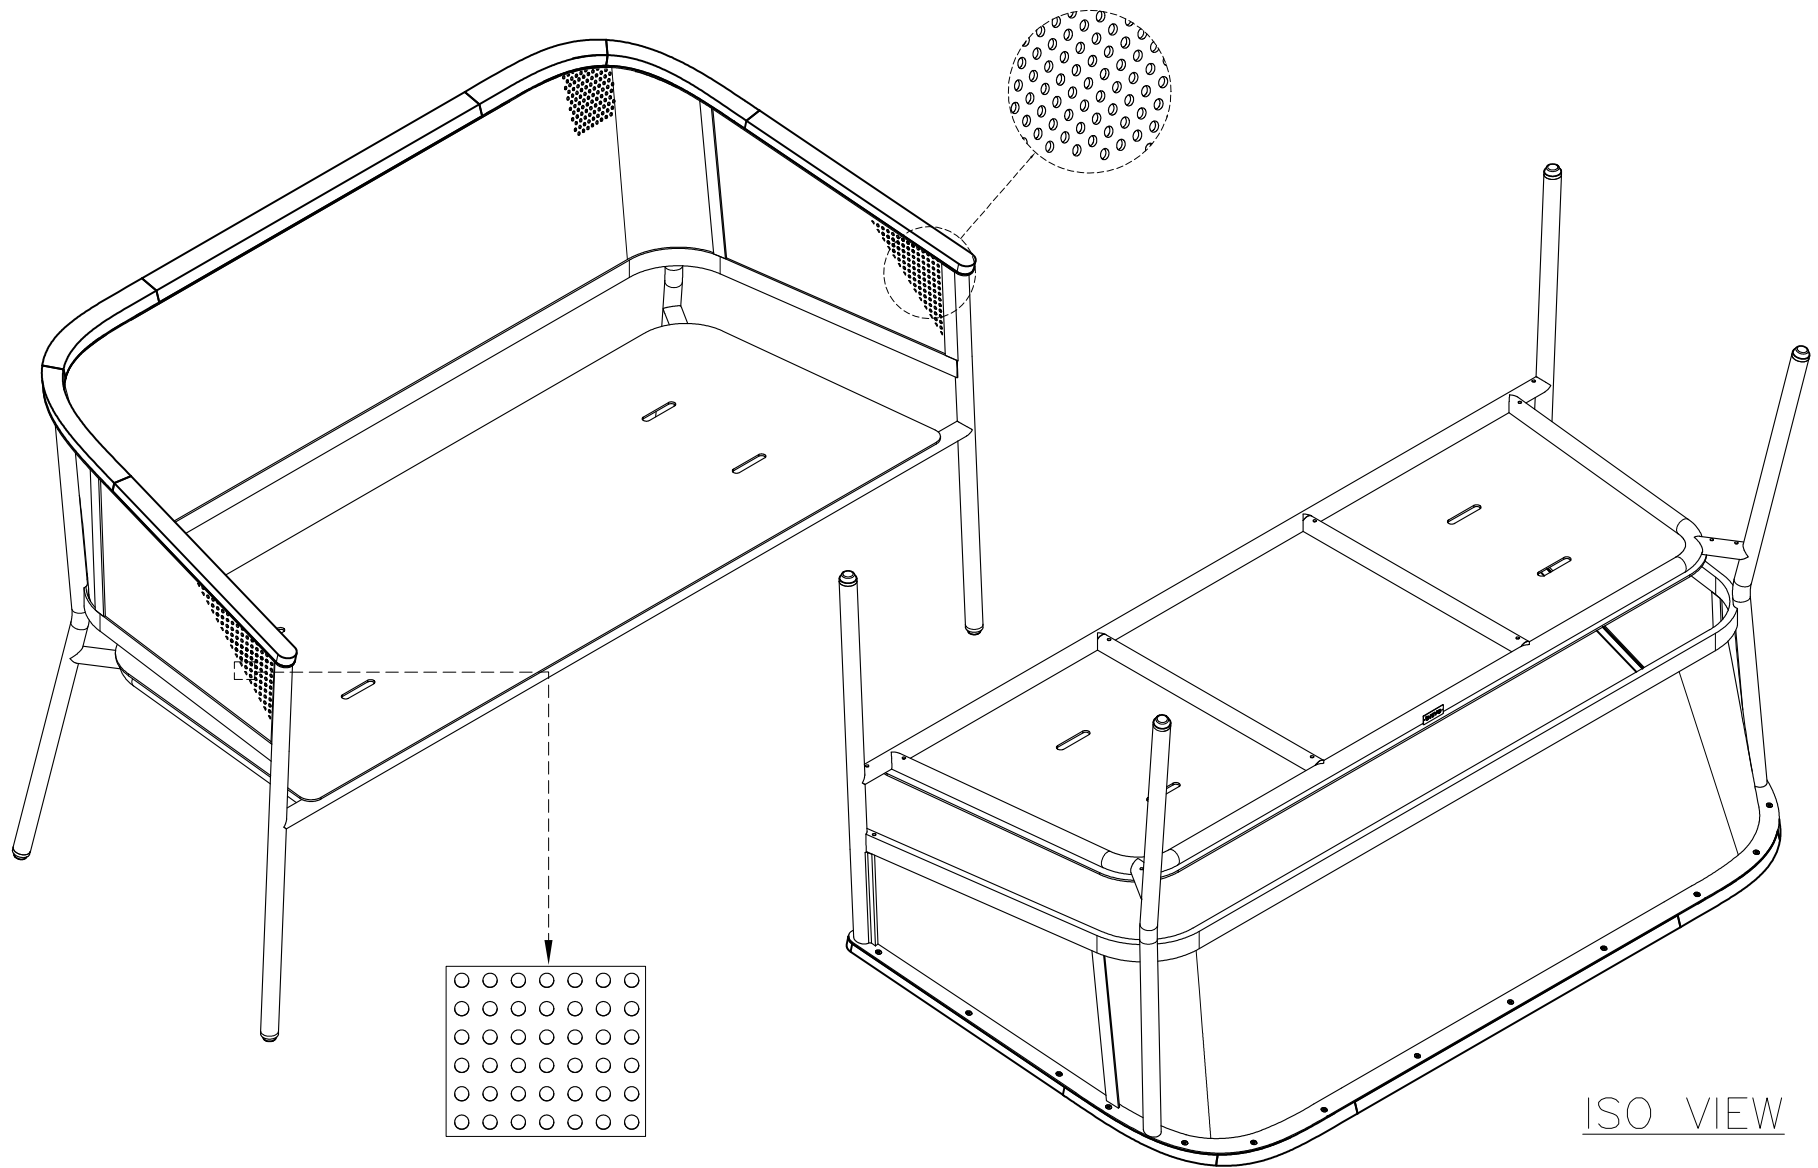

RIAD Loveseat

W 56 7/16" D 25 7/8" H 31 3/4"

AH 25 7/8" SH 14 15/16"

CH 2" OSH 16 15/16"

22 lbs

Powder coated aluminum & teak

RIAD: FRAME

White

Anthracite

RIAD: CUSHION FABRICS

Charcoal Chine

Sooty

ISO VIEW

DWG.NO: FAE0A14-21K	TITLE : ISO VIEW	DIM EXT: 658.8x1432.7x805.9 MM.	MATERIAL: TEAK+AL	DRAWN BY : Ado
---------------------	------------------	---------------------------------	-------------------	----------------

SIDE VIEW

FINISH DATE		ES	
PREPAER DATE: 06-03-20	Ado	SCALE : 1:1	P. 4
BEGIN DATE : 24-09-18	Ado	⊕	