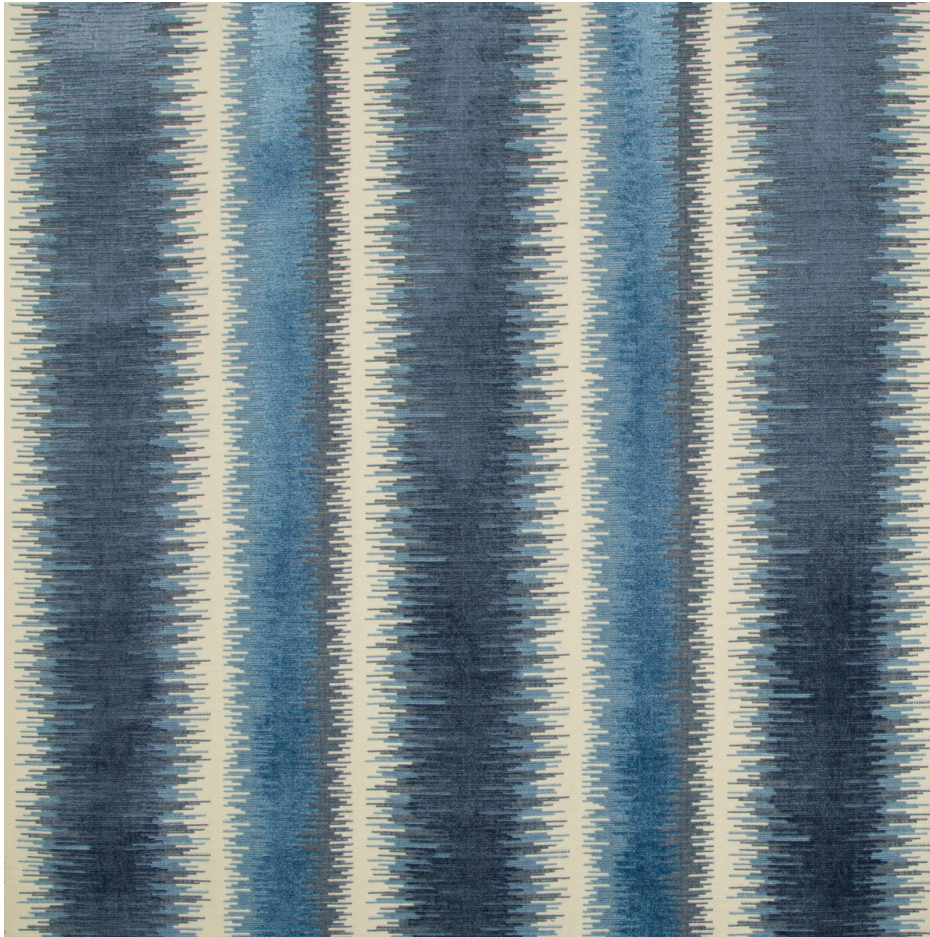

**Bromo Velvet - Blue**

SKU: 8018115.5.0

SKU: **8018115.5.0**

Repeat UOM: **in in (0 cm)**

Horizontal Repeat: **8.88 in (22.56 cm)**

Type: **Velvet**

Railroaded: **No**

Composition: **Viscose - 56%, Cotton - 44%**

Width: **54 in (137.16 cm)**

Vertical Repeat: **23 in (58.42 cm)**

Brand: **Brunschwig & Fils**

Finish: **Sheared, Softened**

End Use: **Upholstery**

Performance ACT Symbols: **A**