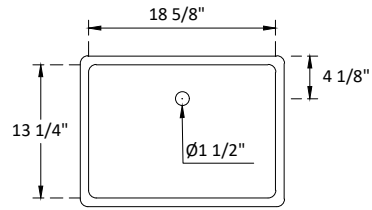

SPECIFICATIONS

Handle:
Overall length : 6 1/8"(155mm)
center to center : 5"(128mm)

Knob:
Overall length : 2"(50mm)
center to center : 1 1/4"(32mm)