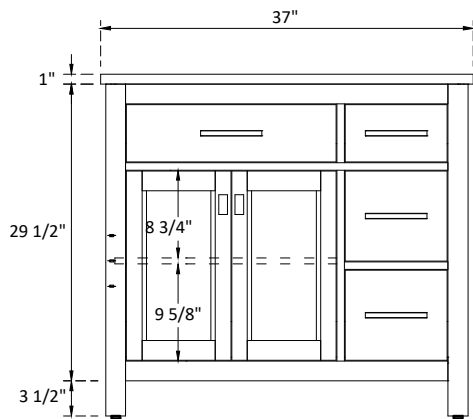

SPECIFICATIONS

Handle:
Overall length : 6 1/8"(155mm)
center to center : 5"(128mm)

Knob:
Overall length : 2"(50mm)
center to center : 1 1/4"(32mm)