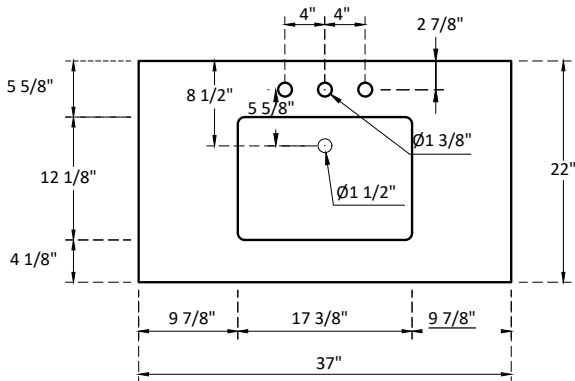

SPECIFICATIONS

Handle:
Overall length : 6 1/8"(155mm)
center to center : 5"(128mm)

Knob:
Overall length : 2"(50mm)
center to center : 1 1/4"(32mm)