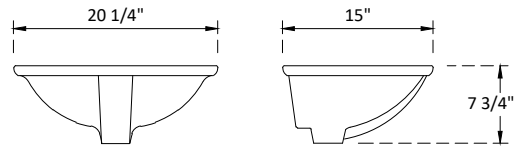

SPECIFICATIONS

Handle:
Overall length : 6 1/8"(155mm)
center to center : 5"(128mm)

Knob:
Overall length : 2"(50mm)
center to center : 1 1/4"(32mm)