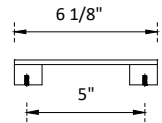

SPECIFICATIONS

Handle:
Overall length : 6 1/8"(155mm)
center to center : 5"(128mm)

Knob:
Overall length : 2"(50mm)
center to center : 1 1/4"(32mm)