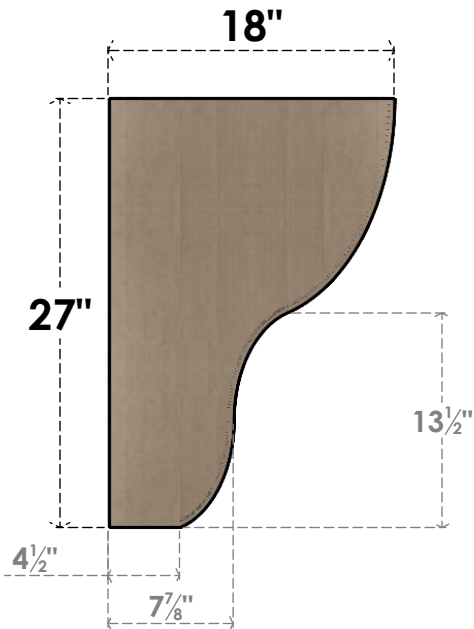

ITEM NUMBER: CORU09X18X27GRNRCPR

9"W X 18"D X 27"H SERIES 2 CLASSIC GREENSBORO ROUGH CEDAR
TIMBERTHANE FAUX WOOD CORBEL, PRIMED

SIDE PROFILE

FRONT PROFILE

ISOMETRIC

EKENA MILLWORK
2300 WEST MAIN ST.
CLARKSVILLE, TX 75426
TOLL FREE: 866-607-0453
WWW.EKENAMILLWORK.COM

NOTES

1. INSTALLATION TO BE COMPLETED IN ACCORDANCE WITH MANUFACTURER'S SPECIFICATIONS.
2. DRAWING MAY NOT BE TO SCALE
3. THIS DRAWING IS INTENDED FOR DESIGN AND PLANNING PURPOSES ONLY.
4. ALL INFORMATION CONTAINED HEREIN WAS CURRENT AT THE TIME OF DEVELOPMENT BUT MUST BE REVIEWED AND APPROVED BY THE PRODUCT MANUFACTURER TO BE CONSIDERED ACCURATE.
5. TIMBERTHANE ARCHITECTURAL PRODUCTS ARE MADE FROM HIGH DENSITY URETHANE AND COME FACTORY PRIMED