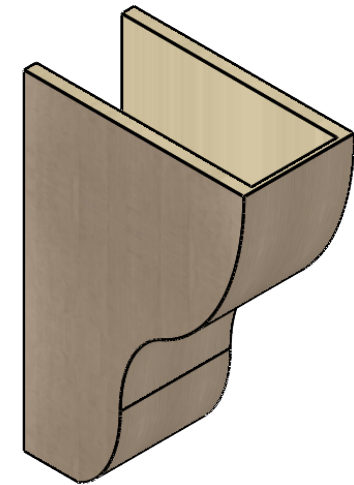

ITEM NUMBER: CORU09X18X27GRNRCPR

9"W X 18"D X 27"H SERIES 2 CLASSIC GREENSBORO ROUGH CEDAR
TIMBERTHANE FAUX WOOD CORBEL, PRIMED

SIDE PROFILE

FRONT PROFILE

ISOMETRIC

EKENA MILLWORK
2300 WEST MAIN ST.
CLARKSVILLE, TX 75426
TOLL FREE: 866-607-0453
WWW.EKENAMILLWORK.COM

NOTES

1. INSTALLATION TO BE COMPLETED IN ACCORDANCE WITH MANUFACTURER'S SPECIFICATIONS.
2. DRAWING MAY NOT BE TO SCALE
3. THIS DRAWING IS INTENDED FOR DESIGN AND PLANNING PURPOSES ONLY.
4. ALL INFORMATION CONTAINED HEREIN WAS CURRENT AT THE TIME OF DEVELOPMENT BUT MUST BE REVIEWED AND APPROVED BY THE PRODUCT MANUFACTURER TO BE CONSIDERED ACCURATE.
5. TIMBERTHANE ARCHITECTURAL PRODUCTS ARE MADE FROM HIGH DENSITY URETHANE AND COME FACTORY PRIMED