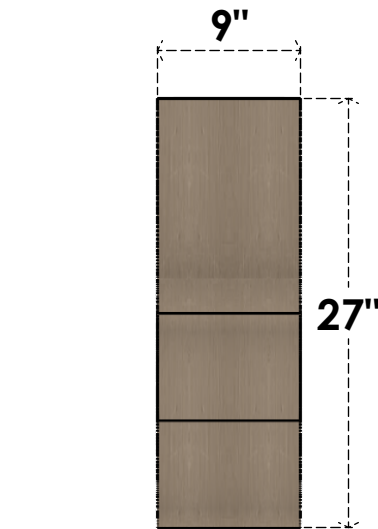

ITEM NUMBER: CORU09X18X27GRNRCPR

9"W X 18"D X 27"H SERIES 2 CLASSIC GREENSBORO ROUGH CEDAR
TIMBERTHANE FAUX WOOD CORBEL, PRIMED

SIDE PROFILE

FRONT PROFILE

ISOMETRIC

EKENA MILLWORK
2300 WEST MAIN ST.
CLARKSVILLE, TX 75426
TOLL FREE: 866-607-0453
WWW.EKENAMILLWORK.COM

NOTES

1. INSTALLATION TO BE COMPLETED IN ACCORDANCE WITH MANUFACTURER'S SPECIFICATIONS.
2. DRAWING MAY NOT BE TO SCALE
3. THIS DRAWING IS INTENDED FOR DESIGN AND PLANNING PURPOSES ONLY.
4. ALL INFORMATION CONTAINED HEREIN WAS CURRENT AT THE TIME OF DEVELOPMENT BUT MUST BE REVIEWED AND APPROVED BY THE PRODUCT MANUFACTURER TO BE CONSIDERED ACCURATE.
5. TIMBERTHANE ARCHITECTURAL PRODUCTS ARE MADE FROM HIGH DENSITY URETHANE AND COME FACTORY PRIMED