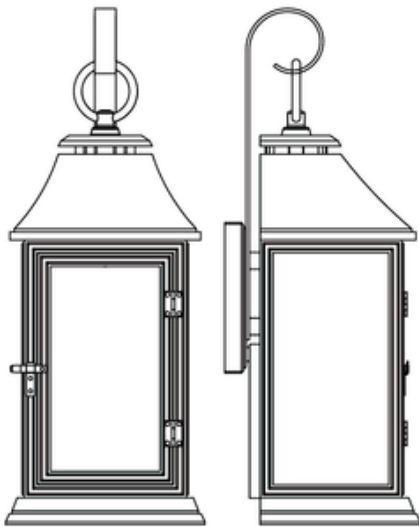

Collection: Shepherd

Fixture Type: 1 - Light Outdoor Sconce

Description:

Inspired by traditional Parisian style lanterns, the Shepherd outdoor lighting collection by Feiss features a decorative shepherd's crook, a latched and hinged front door panel, an inner Case White glass shade, Clear Seeded outer glass to create the visual appearance of vintage gas lanterns. Made of a proprietary composition for outstanding durability even in the harshest elements, the collection has a 5-year warranty. Offered in either Dark Weathered Zinc or Heritage Copper finishes, the collection includes 16", 19", 25" and 35" 1-Light Outdoor Wall Lanterns, 1-Light Outdoor Post, 1-Light Outdoor Hanging Lantern and a 2-Light Outdoor Flushmount.

Mounting:

1 qty Body (Color:Dark Weathered Zinc)

Material: StoneStrong

Metal Finish: Dark Weathered Zinc (DWZ)

Glass Finish: Opal Etched

Lamping:

1 75w Max. 120v

Bulb Included: N

Bulb Shape: A19

Bulb Base: Medium

Safety Listing: Wet

W: 7 3/8" H: 19 1/8"

ITEM NUMBER: OL10601DWZ

FIXTURE TYPE: 1 - Light Outdoor Sconce

JOB NAME: _____

QUANTITY: _____