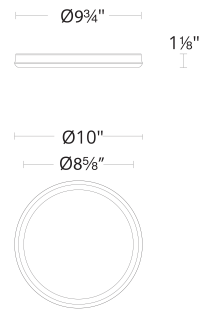

WAC LIGHTING

Parthenon

Ceiling Mount 4CCT

Fixture Type: _____

Catalog Number: _____

Project: _____

Location: _____

LINE DRAWING:

FM-37510