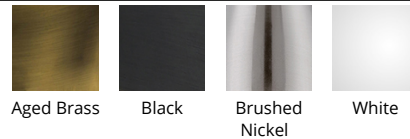

WAC LIGHTING

Parthenon

Ceiling Mount 4CCT

Fixture Type: _____
Catalog Number: _____
Project: _____
Location: _____

Model & Size	Color Temp	Finish	LED Watts	LED Lumens	Delivered Lumens
FM-37522 22"	2700K	AB Aged Brass BK Black BN Brushed Nickel WT White	26W	2100	1534
	3000K				
	3500K				
	4000K				

Example: **FM-37522-40-WT**

For custom requests please contact customs@wacighting.com

DESCRIPTION

Temple of Light. A rolled metalwork frame defines the ceiling with bold architectural elegance. Adding a touch of contrast and softening the glow, a creamy acrylic diffuser rests at the base, completing the design with understated refinement.

FEATURES

- Built in color temperature adjustability. Switch from 2700K/3000K/3500K/4000K
- Option to pre-select color temperature or adjust in the field
- Downlight with halo uplight
- ACLED driverless technology
- 5 Year warranty

SPECIFICATIONS

Color Temp:	2700K,3000K,3500K,4000K
Input:	120,50/60Hz
CRI	90
Dimming:	ELV: 100-10% , TRIAC: Yes%
Rated Life:	50,000 Hours
Mounting:	Can be mounted on ceiling or wall in all orientations
Standards:	ETL, cETL, Title 24 JA8 Compliant, ADA, Damp Location Listed
Construction	Aluminum hardware

FINISHES: