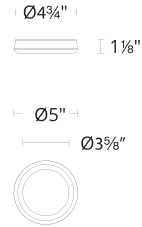

WAC LIGHTING

Parthenon

Ceiling Mount 4CCT

Fixture Type: _____

Catalog Number: _____

Project: _____

Location: _____

LINE DRAWING:

FM-37505