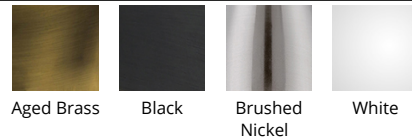

FINISHES:

Aged Brass   Black   Brushed Nickel   White