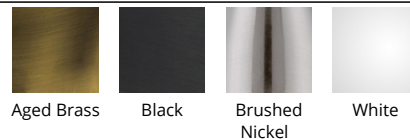

WAC LIGHTING

Parthenon

Ceiling Mount 4CCT

Fixture Type: _____
Catalog Number: _____
Project: _____
Location: _____

Model & Size	Color Temp	Finish	LED Watts	LED Lumens	Delivered Lumens
FM-37505 5"	2700K	AB Aged Brass BK Black BN Brushed Nickel WT White	10.8	600	479
	3000K				
	3500K				
	4000K				

Example: **FM-37505-40-WT**

For custom requests please contact customs@wacighting.com

DESCRIPTION

Temple of Light. A rolled metalwork frame defines the ceiling with bold architectural elegance. Adding a touch of contrast and softening the glow, a creamy acrylic diffuser rests at the base, completing the design with understated refinement.

FEATURES

- Built in color temperature adjustability. Switch from 2700K/3000K/3500K/4000K
- Option to pre-select color temperature or adjust in the field
- Downlight with halo uplight
- ACLED driverless technology
- 5 Year warranty

SPECIFICATIONS

Color Temp:	2700K,3000K,3500K,4000K
Input:	120,50/60Hz
CRI	90
Dimming:	ELV: 100-10% , TRIAC: Yes%
Rated Life:	50,000 Hours
Mounting:	Can be mounted on ceiling or wall in all orientations
Standards:	ETL, cETL, Title 24 JA8 Compliant, ADA, Damp Location Listed
Construction	Aluminum hardware

FINISHES: