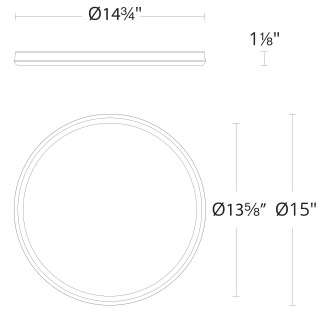

FINISHES:

WAC LIGHTING

Parthenon

Ceiling Mount 4CCT

Fixture Type: _____
Catalog Number: _____
Project: _____
Location: _____

LINE DRAWING:

FM-37515

WAC LIGHTING