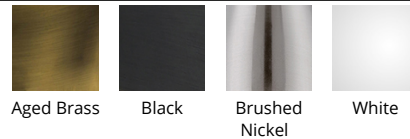

WAC LIGHTING

Parthenon

Ceiling Mount 4CCT

Fixture Type: _____
Catalog Number: _____
Project: _____
Location: _____

Model & Size	Color Temp	Finish	LED Watts	LED Lumens	Delivered Lumens
FM-37515 15"	2700K	AB Aged Brass BK Black BN Brushed Nickel WT White	23W	1600	1191
	3000K				
	3500K				
	4000K				

Example: **FM-37515-40-WT**

For custom requests please contact customs@wacighting.com

DESCRIPTION

Temple of Light. A rolled metalwork frame defines the ceiling with bold architectural elegance. Adding a touch of contrast and softening the glow, a creamy acrylic diffuser rests at the base, completing the design with understated refinement.

FEATURES

- Built in color temperature adjustability. Switch from 2700K/3000K/3500K/4000K
- Option to pre-select color temperature or adjust in the field
- Downlight with halo uplight
- ACLED driverless technology
- 5 Year warranty

SPECIFICATIONS

Color Temp:	2700K,3000K,3500K,4000K
Input:	120,50/60Hz
CRI	90
Dimming:	ELV: 100-10% , TRIAC: Yes%
Rated Life:	50,000 Hours
Mounting:	Can be mounted on ceiling or wall in all orientations
Standards:	ETL, cETL, Title 24 JA8 Compliant, ADA, Damp Location Listed
Construction	Aluminum hardware

FINISHES: