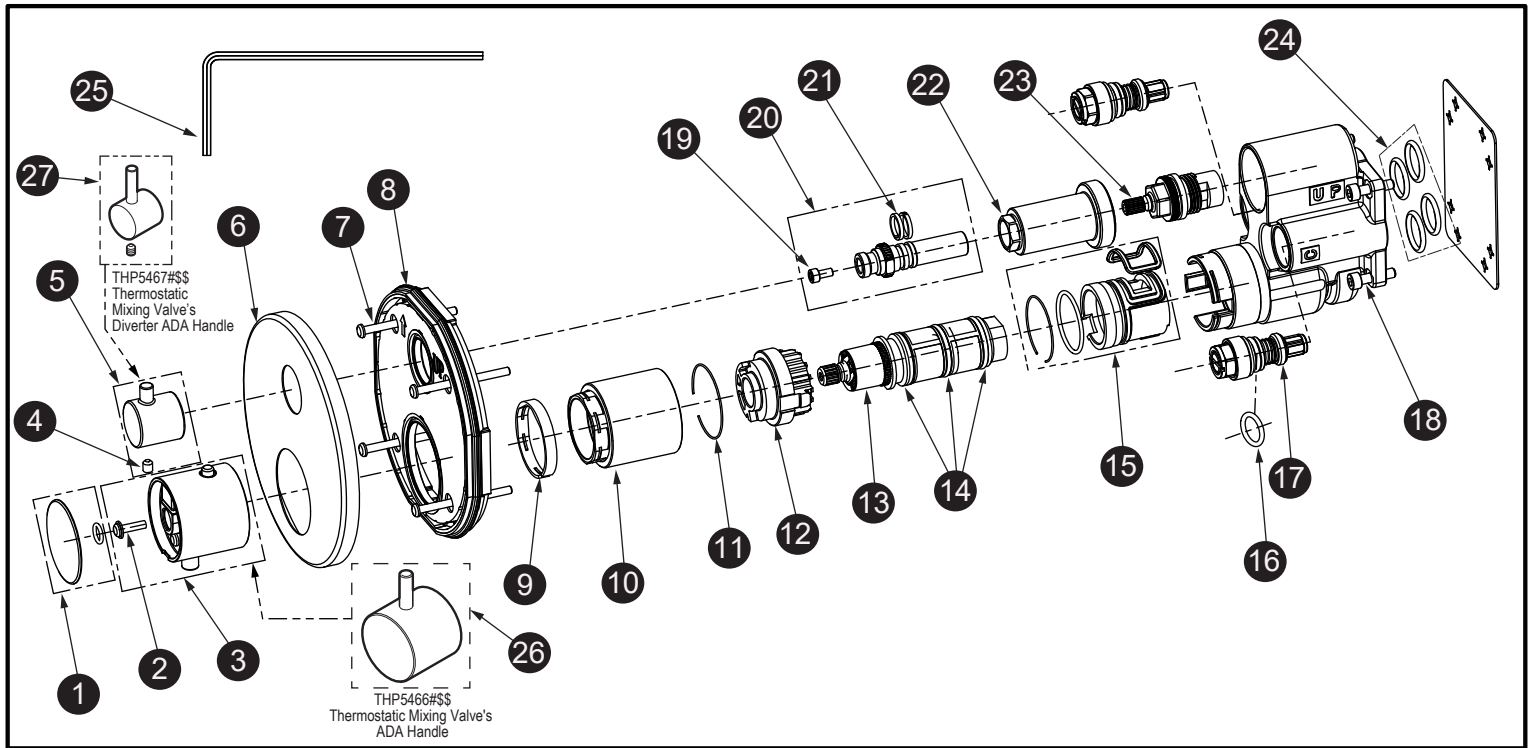

Thermostatic w/ Volume Control Valve (Round)

Item	Part	Description
1*	THP5215#\$\$	Handle Cap
2	THP5216	Screw
3*	THP5217#\$\$	Temperature Control Handle
4	THP5233	Set Screw
5*	THP5234#\$\$	Diverter Handle
6*	THP5235#\$\$	Trim
7	THP5219	Screw (4pcs/pkg)
8	THP5236	Lining Plate
9	THP5221	Snap Ring
10*	THP5222#\$\$	Cartridge Sleeve
11	THP5223	Snap Ring
12	THP5224	Temperature Limiter
13	THP5225	Thermostat Cartridge
14	THP5226	O-Ring (3pcs/pkg)
15	THP5227	Inner Sleeve
16	THP5229	O-Ring
17	THP5228	Service Stop
18	THP5230	Hex Screw (4pcs/pkg)
19	THP5237	Hex Screw
20	THP5238	Volume Control Stem Set
21	THP5239	O-Ring
22*	THP5240#\$\$	Diverter Sleeve
23	THP5241	Cartridge
24	THP5231	O-Ring (4pcs/pkg)
25	THP5232	Hex Wrench
26	THP5466#\$\$	Thermostatic Mixing Valve's ADA Handle
27	THP5467#\$\$	Thermostatic Mixing Valve's Diverter ADA Handle

* Please specify finish when ordering

LEGEND
\$\$ = Denotes Finish
#CP = Polished Chrome
#BN = Brushed Nickel
#PN = Polished Nickel