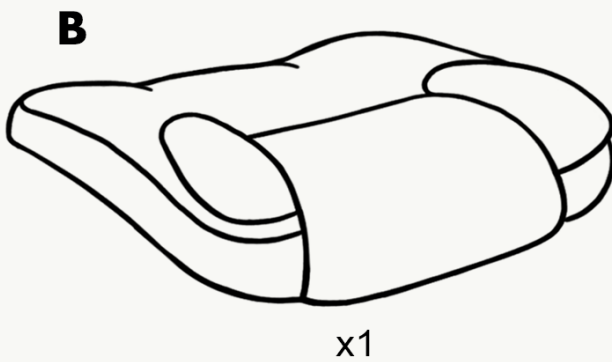

# Instructions side 1

2 people recommended  
for assembly

**1**

Insert gas lift (F) into star base (D) and cover with telescopic cover (G). Pop wheels (H) into sockets in D

## **Dimensions**

Back height: 75cm

Seat width: 55cm

Seat depth: 53cm

Seat height: 45~55cm

Armrest height: 67~77cm

Armrest length: 27cm

Thank you for choosing our product .