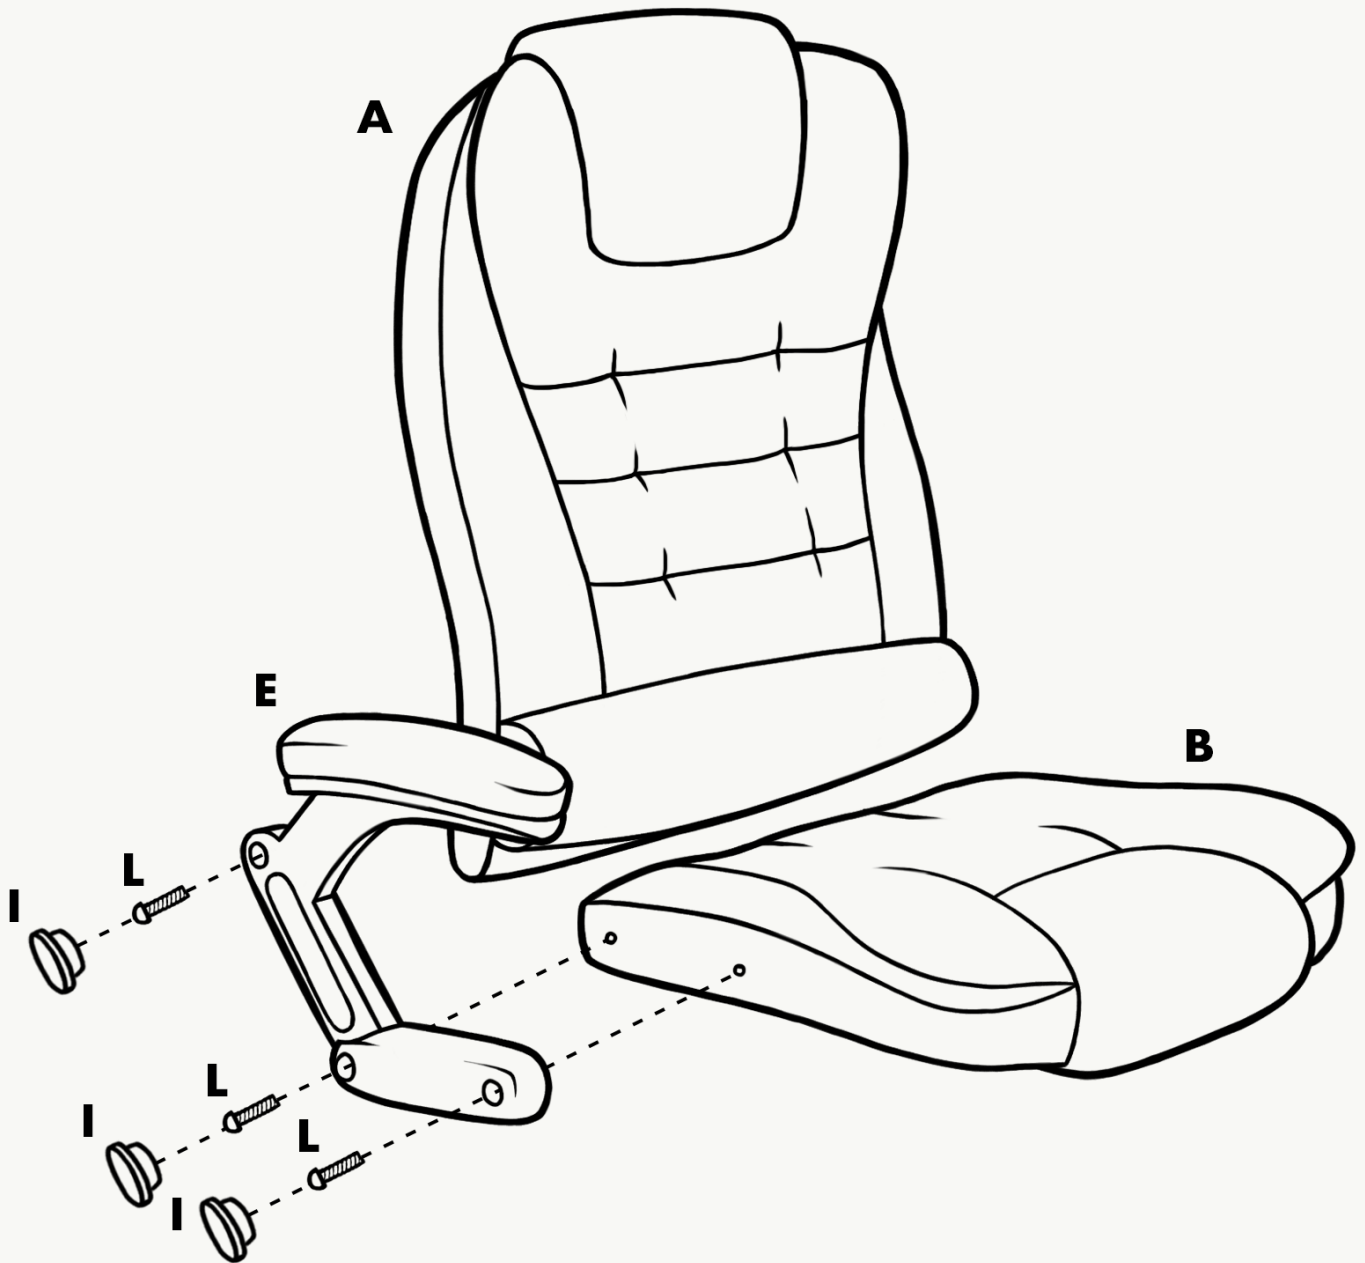

# Instructions side 1

2 people recommended  
for assembly

**1**

Insert gas lift (F) into star base (D) and cover with telescopic cover (G). Pop wheels (H) into sockets in D

## Instructions side 2

- 2** Screw armrests (E) halfway onto chair back (A) and seat (B). Tighten fully once all screws are in. Then attach screw covers (I)

- 3** Screw metal plate (C) onto bottom of seat (B)

- 4** Insert J through the holes in recline piston and back support. Then insert split pin (K) through hole in J and open split pin

## **Dimensions**

Back height: 75cm

Seat width: 55cm

Seat depth: 53cm

Seat height: 45~55cm

Armrest height: 67~77cm

Armrest length: 27cm

Thank you for choosing our product .