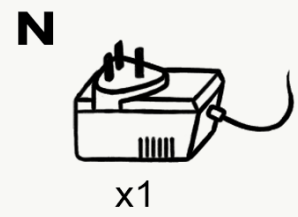

# Instructions side 1

2 people recommended  
for assembly

**1**

Insert gas lift (F) into star base (D) and cover with telescopic cover (G). Pop wheels (H) into sockets in D

## **Dimensions**

Back height: 75cm

Seat width: 55cm

Seat depth: 53cm

Seat height: 45~55cm

Armrest height: 67~77cm

Armrest length: 27cm

Thank you for choosing our product .