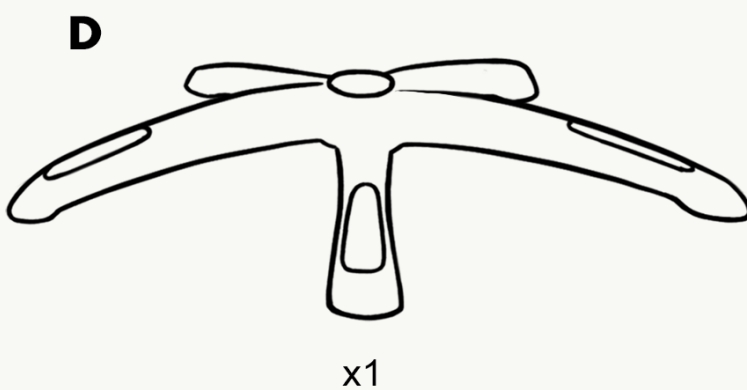

# Instructions side 1

2 people recommended  
for assembly

**1**

Insert gas lift (F) into star base (D) and cover with telescopic cover (G). Pop wheels (H) into sockets in D

## Instructions side 2

- 2** Screw armrests (E) halfway onto chair back (A) and seat (B). Tighten fully once all screws are in. Then attach screw covers (I)

- 3** Screw metal plate (C) onto bottom of seat (B)

- 4** Insert J through the holes in recline piston and back support. Then insert split pin (K) through hole in J and open split pin

## **Dimensions**

Back height: 75cm

Seat width: 55cm

Seat depth: 53cm

Seat height: 45~55cm

Armrest height: 67~77cm

Armrest length: 27cm

Thank you for choosing our product .