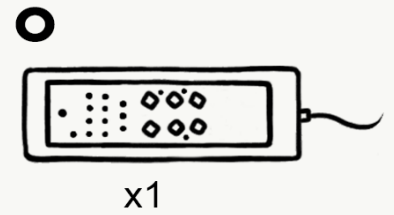

# Instructions side 1

2 people recommended  
for assembly

**1**

Insert gas lift (F) into star base (D) and cover with telescopic cover (G). Pop wheels (H) into sockets in D

## Instructions side 2

- 2** Screw armrests (E) halfway onto chair back (A) and seat (B). Tighten fully once all screws are in. Then attach screw covers (I)

- 3** Screw metal plate (C) onto bottom of seat (B)

## **Dimensions**

Back height: 75cm

Seat width: 55cm

Seat depth: 53cm

Seat height: 45~55cm

Armrest height: 67~77cm

Armrest length: 27cm

Thank you for choosing our product .