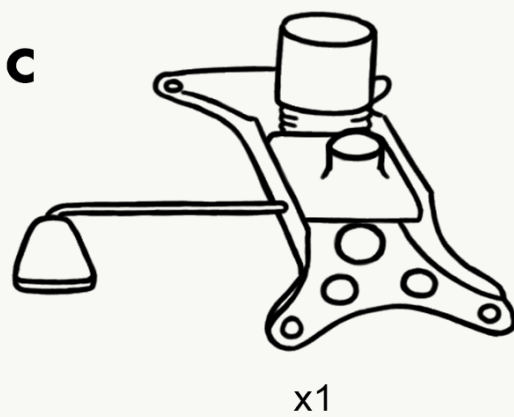

# Instructions side 1

2 people recommended  
for assembly

**1**

Insert gas lift (F) into star base (D) and cover with telescopic cover (G). Pop wheels (H) into sockets in D

## Instructions side 2

- 2** Screw armrests (E) halfway onto chair back (A) and seat (B). Tighten fully once all screws are in. Then attach screw covers (I)

- 3** Screw metal plate (C) onto bottom of seat (B)

## **Dimensions**

Back height: 75cm

Seat width: 55cm

Seat depth: 53cm

Seat height: 45~55cm

Armrest height: 67~77cm

Armrest length: 27cm

Thank you for choosing our product .