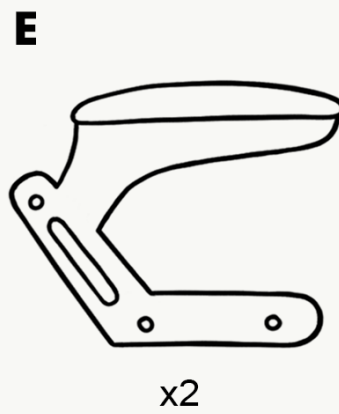

# Instructions side 1

2 people recommended  
for assembly

**1**

Insert gas lift (F) into star base (D) and cover with telescopic cover (G). Pop wheels (H) into sockets in D

## Instructions side 2

- 2** Screw armrests (E) halfway onto chair back (A) and seat (B). Tighten fully once all screws are in. Then attach screw covers (I)

- 3** Screw metal plate (C) onto bottom of seat (B)

- 4** Insert J through the holes in recline piston and back support. Then insert split pin (K) through hole in J and open split pin

## **Dimensions**

Back height: 75cm

Seat width: 55cm

Seat depth: 53cm

Seat height: 45~55cm

Armrest height: 67~77cm

Armrest length: 27cm

Thank you for choosing our product .