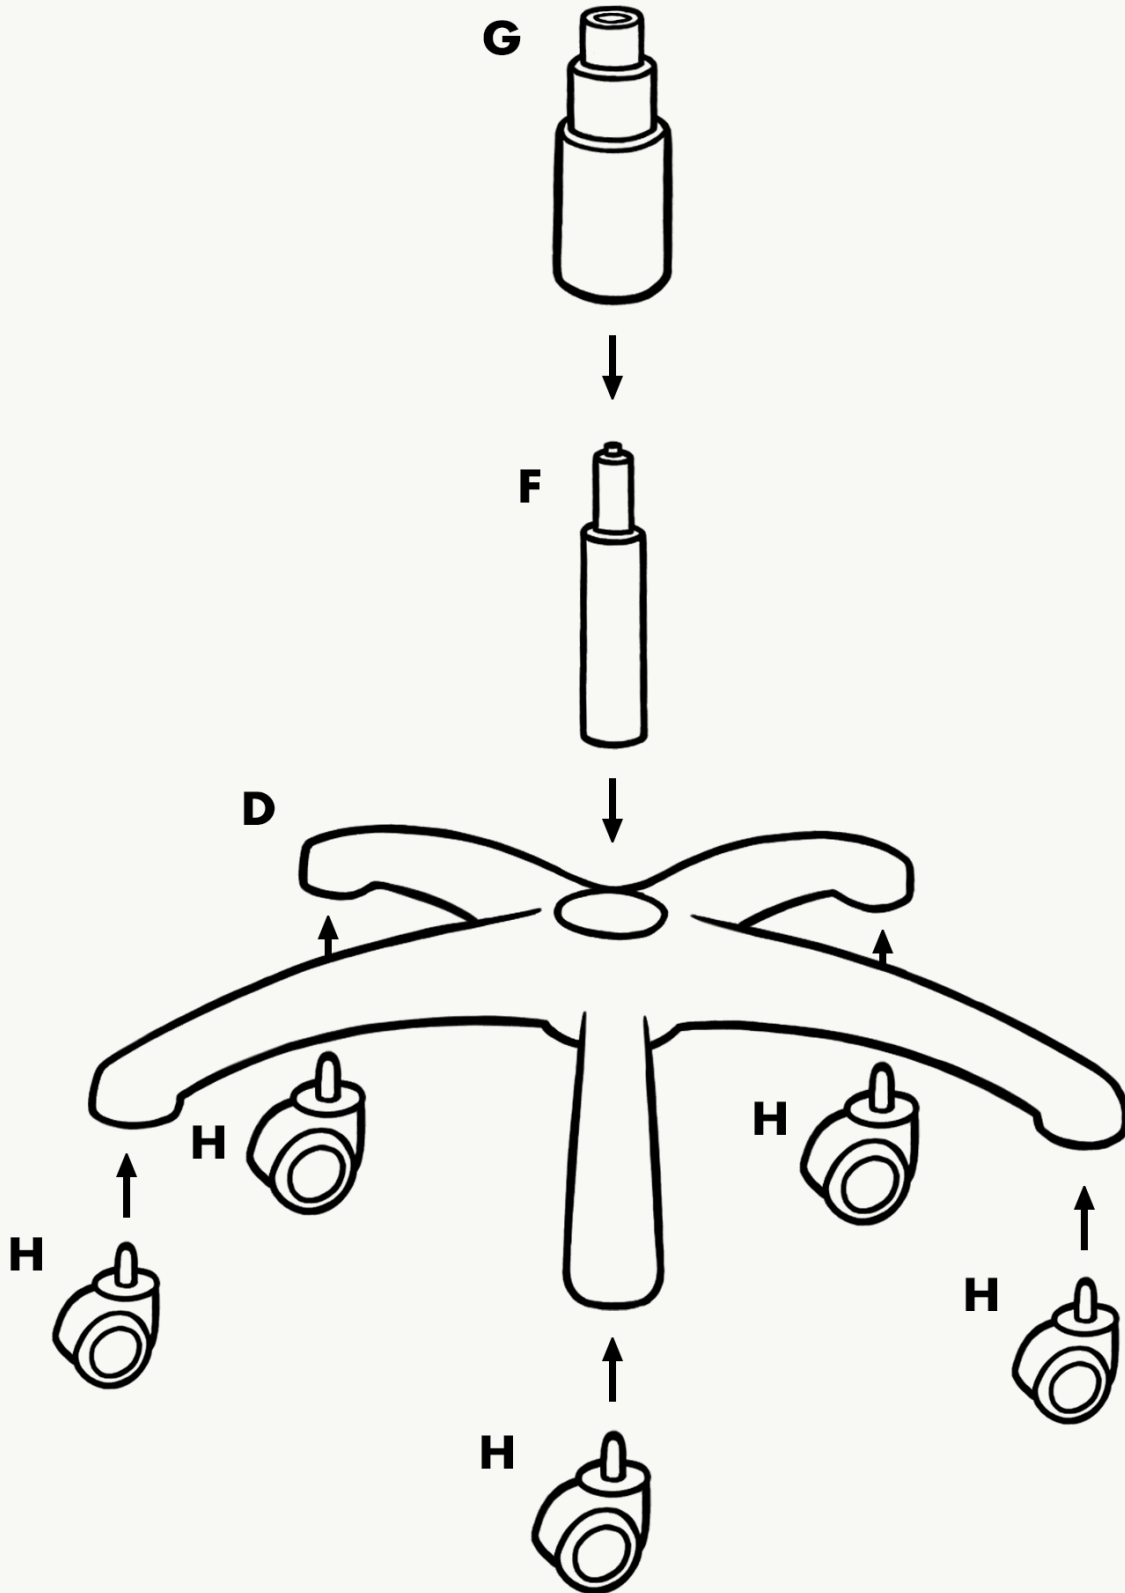

# Instructions side 1

2 people recommended  
for assembly

**1**

Insert gas lift (F) into star base (D) and cover with telescopic cover (G). Pop wheels (H) into sockets in D

## Instructions side 2

- 2** Screw armrests (E) halfway onto chair back (A) and seat (B). Tighten fully once all screws are in. Then attach screw covers (I)

- 3** Screw metal plate (C) onto bottom of seat (B)

- 4** Insert J through the holes in recline piston and back support. Then insert split pin (K) through hole in J and open split pin

## **Dimensions**

Back height: 75cm

Seat width: 55cm

Seat depth: 53cm

Seat height: 45~55cm

Armrest height: 67~77cm

Armrest length: 27cm

Thank you for choosing our product .