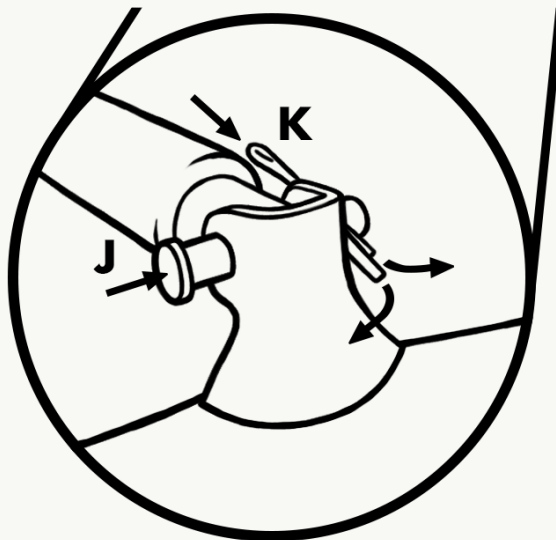

# Instructions side 1

2 people recommended  
for assembly

**1**

Insert gas lift (F) into star base (D) and cover with telescopic cover (G). Pop wheels (H) into sockets in D

## Instructions side 2

- 2** Screw armrests (E) halfway onto chair back (A) and seat (B). Tighten fully once all screws are in. Then attach screw covers (I)

- 3** Screw metal plate (C) onto bottom of seat (B)

## Instructions side 3

- 5** Plug white cables together. Plug small cable into charging cable (N) and large cable into remote (O)

**WARNING:** Cables must be attached properly or malfunctions may occur

- 6** Insert top of gas lift (F) into hole in metal plate (C)

## **Dimensions**

Back height: 75cm

Seat width: 55cm

Seat depth: 53cm

Seat height: 45~55cm

Armrest height: 67~77cm

Armrest length: 27cm

Thank you for choosing our product .