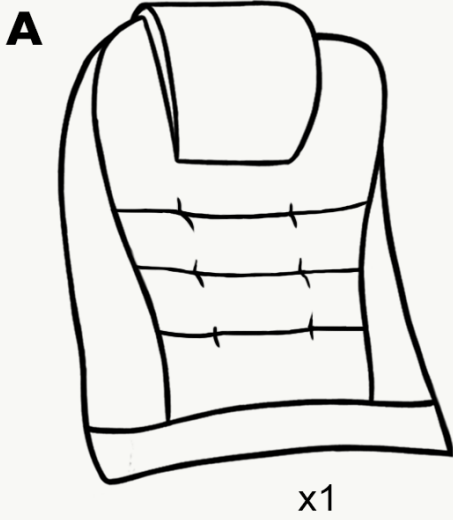

# Instructions side 1

2 people recommended  
for assembly

**1**

Insert gas lift (F) into star base (D) and cover with telescopic cover (G). Pop wheels (H) into sockets in D

## Instructions side 2

- 2** Screw armrests (E) halfway onto chair back (A) and seat (B). Tighten fully once all screws are in. Then attach screw covers (I)

- 3** Screw metal plate (C) onto bottom of seat (B)

## **Dimensions**

Back height: 75cm

Seat width: 55cm

Seat depth: 53cm

Seat height: 45~55cm

Armrest height: 67~77cm

Armrest length: 27cm

Thank you for choosing our product .