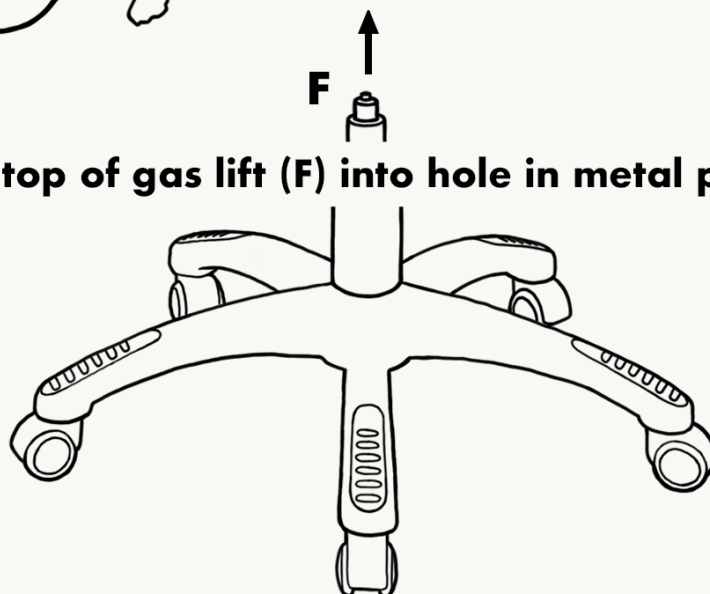

## Instructions side 2

- 2** Screw armrests (E) halfway onto chair back (A) and seat (B). Tighten fully once all screws are in. Then attach screw covers (I)

- 3** Screw metal plate (C) onto bottom of seat (B)

- 4** Insert J through the holes in recline piston and back support. Then insert split pin (K) through hole in J and open split pin

## Instructions side 3

- 5** Plug white cables together. Plug small cable into charging cable (N) and large cable into remote (O)

**WARNING:** Cables must be attached properly or malfunctions may occur

- 6** Insert top of gas lift (F) into hole in metal plate (C)

## **Dimensions**

Back height: 75cm

Seat width: 55cm

Seat depth: 53cm

Seat height: 45~55cm

Armrest height: 67~77cm

Armrest length: 27cm

Thank you for choosing our product .