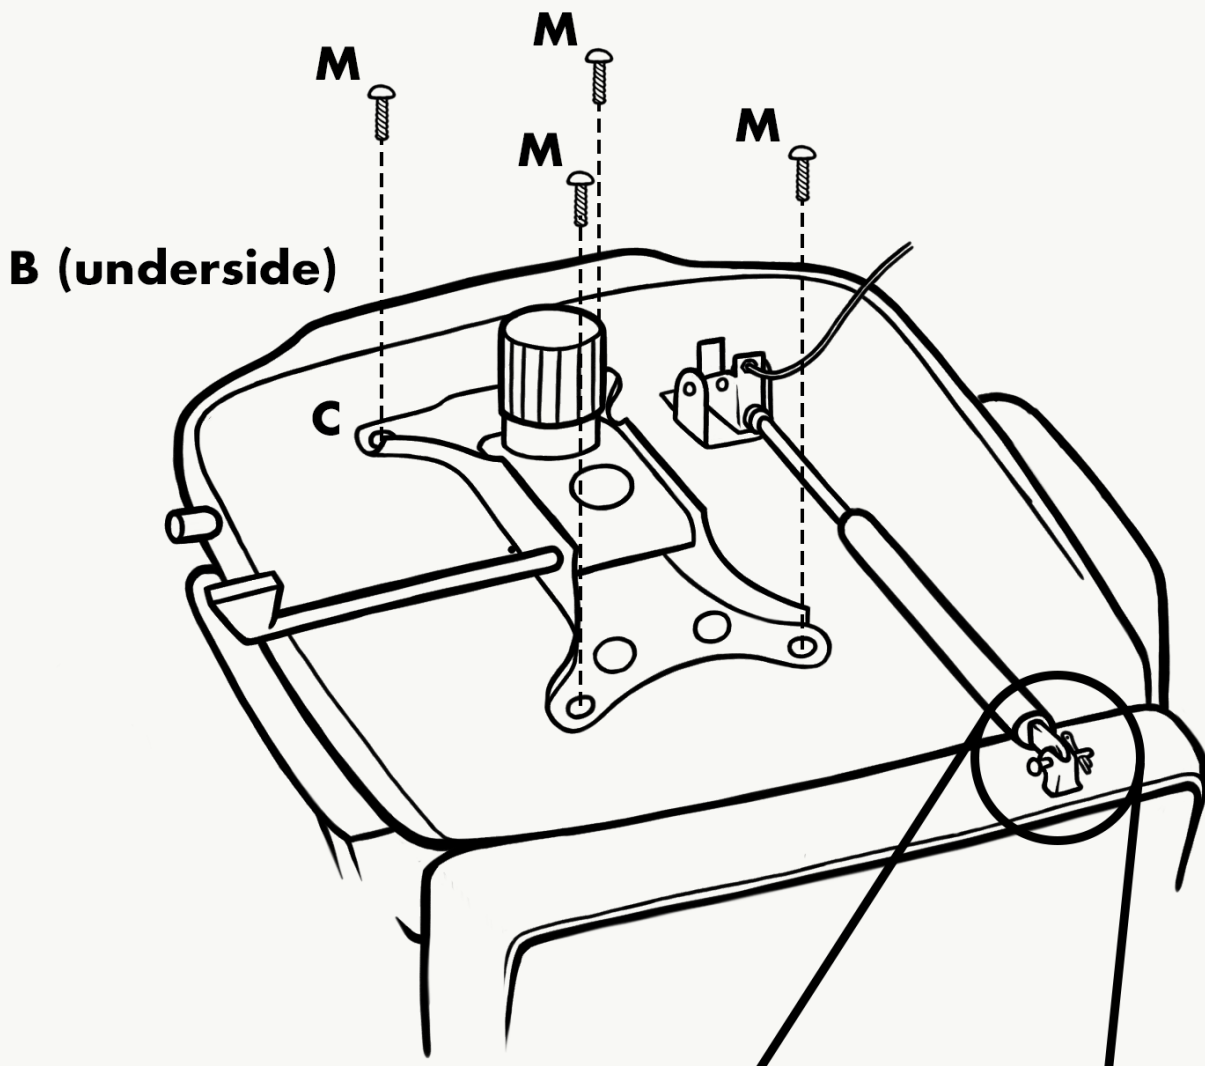

# Instructions side 1

2 people recommended  
for assembly

**1**

Insert gas lift (F) into star base (D) and cover with telescopic cover (G). Pop wheels (H) into sockets in D

## Instructions side 2

- 2** Screw armrests (E) halfway onto chair back (A) and seat (B). Tighten fully once all screws are in. Then attach screw covers (I)

- 3** Screw metal plate (C) onto bottom of seat (B)

## **Dimensions**

Back height: 75cm

Seat width: 55cm

Seat depth: 53cm

Seat height: 45~55cm

Armrest height: 67~77cm

Armrest length: 27cm

Thank you for choosing our product .