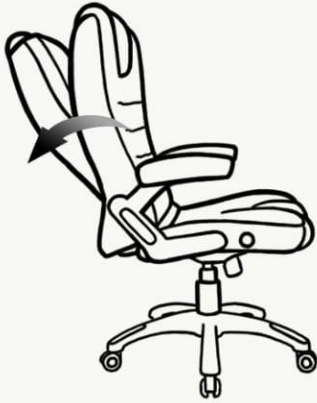

## Instructions side 3

- 5** Plug white cables together. Plug small cable into charging cable (N) and large cable into remote (O)

**WARNING:** Cables must be attached properly or malfunctions may occur

- 6** Insert top of gas lift (F) into hole in metal plate (C)

### **Recline function**

Make sure the lever is pushed in.  
Push the button in and lean back firmly