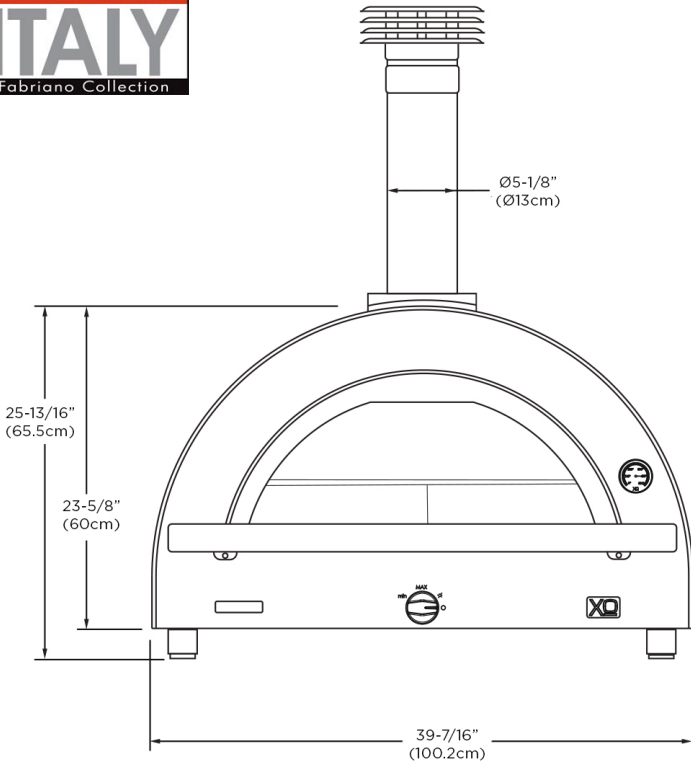

FEATURES

FINISH

FEATURES

- Stainless Steel Flue and Spark Arrestor
- 51,000 BTU Burner | Specify Propane/Natural Gas
- Alimentary Certified Replaceable Brick Floor
- Fully Insulated Stainless Steel Interior Dome
- Double Insulated Floor Retains Heat Longer
- Intuitive Single Knob Control
- Thermocouple Protected Burner
- Chamber Temperature Thermometer
- Stainless Steel - Vented Door Included

XOPIZZA4H ☐ ☐

Designates Dome Color
CA = Black | RO = Red

Designates Fuel Type
L = Liquid Propane | N = Natural Gas

SPECIFICATIONS

FUEL Natural Gas | Liquid Propane
(wood burning option included)

OVERALL DIMENSIONS

H 25-13/16" (w/Flue: 47-11/16")
W 39-7/16"
D 30-7/16"

COOKING AREA 28-15/16"W x 23-5/8"D

WEIGHT 287LBS

OPTIONAL
XOPIZZATOOL4