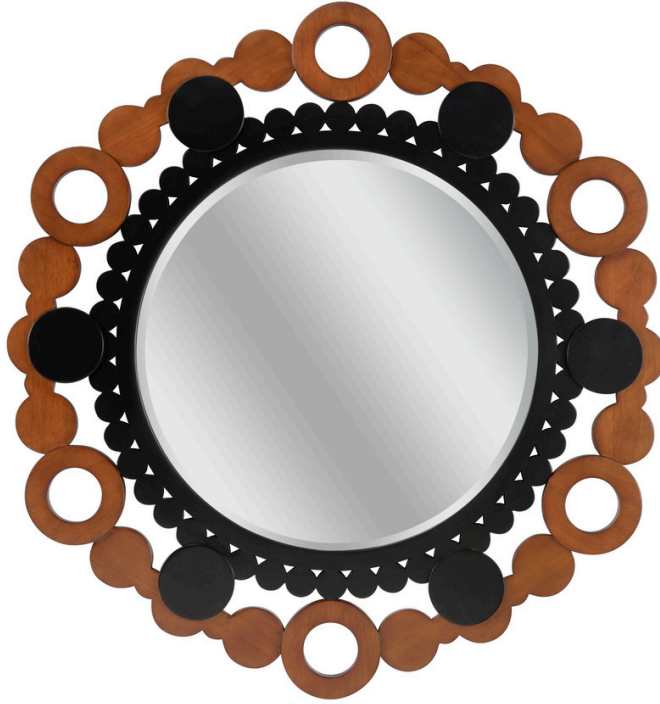

# WILDWOOD CHELSEA HOUSE

## 295835 • Gwen Wall Mirror

44.25h x 44.25w x 2d

Wood/Mirror

Walnut/Black Lacquer/Antique/Beveled

*The Gwen Wall Mirror delivers major impact in design, scale and finish. The form is a vibrant celebration of geometry - resulting in the perfect balance of femininity and strength. The mirror's slightly antique reflection adds a unique vintage touch. Pairing contemporary black lacquer and rich walnut, the Gwen is more than a mirror - it is a piece of art.*