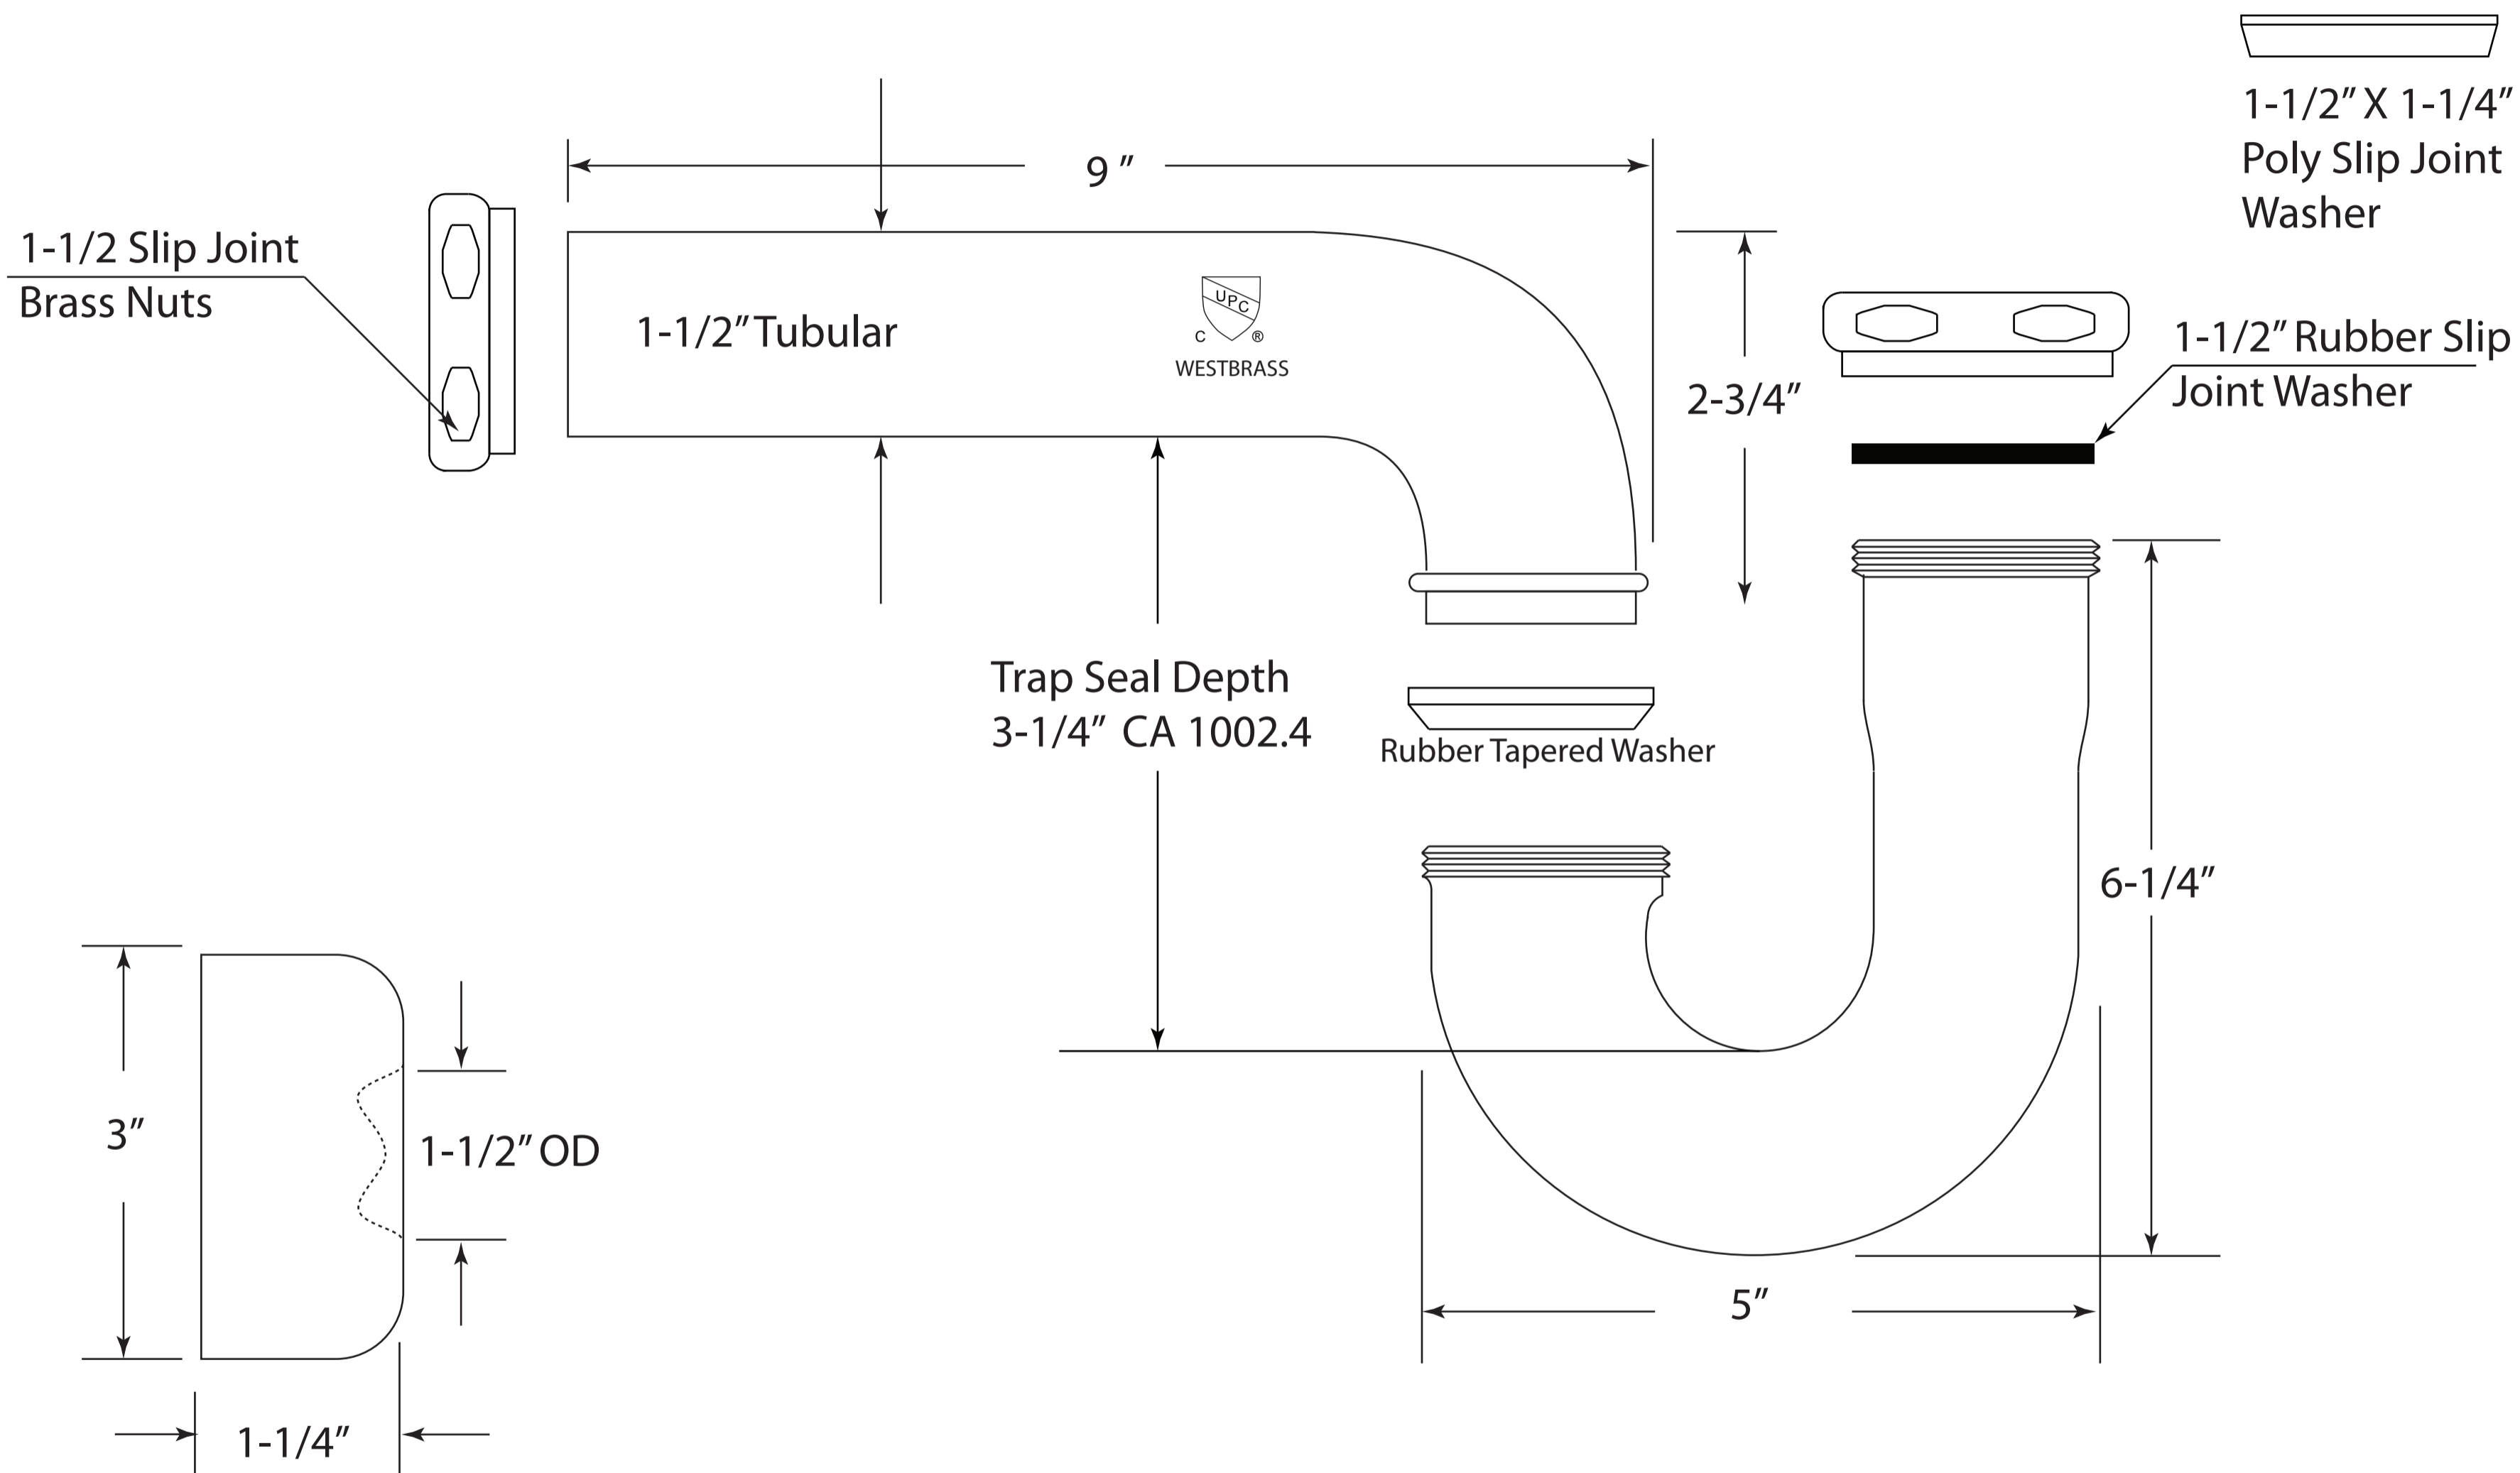

D400-1

WESTBRASS
Fine Decorative Plumbing Since 1935

2429 E. Olympic Blvd.
Los Angeles, CA 90021

TITLE 1-1/2" P-Trap 17 ga. with High-Box Flange

DWG NO. **D400-1**

DATE 10-20-2016

REV B

Scale NTS