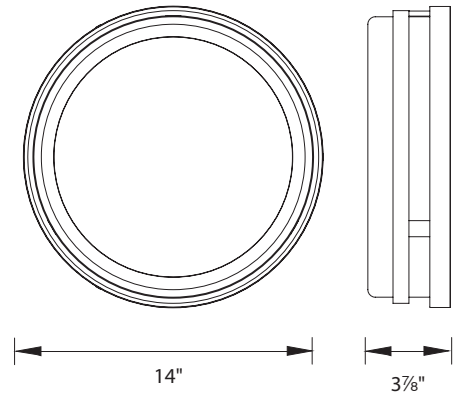

LED Ceiling Flush Mounts

Fixture Type:

Catalog Number:

Project: _____

Location: _____

PRODUCT DESCRIPTION

Setting the standard for exceptional beauty and reliable innovative design. This light adds a luxurious look to modern spaces with unblemished plated finishes and etched opal glass over a multiple LED array.

FEATURES

- Mouth blown etched triplex glass
- Multiple LED array eliminates socket shadows
- Meets 2013 California Title 24 Efficiency
- No driver or transformer needed
- Smooth and continuous ELV dimming
- ETL & cETL damp location listed
- 80,000 hour rated life
- 90 CRI
- 277V available (special order)

SPECIFICATIONS

- **Construction:** Aluminum
- **Color Temperature:** 2700K

ORDERING NUMBER

Watt	LED Lumens	Delivered Lumens	Finish
30W	2620	1545	<i>Brushed Nickel</i>  <i>Chrome</i> 

For 277V, add an "F" before the finish.