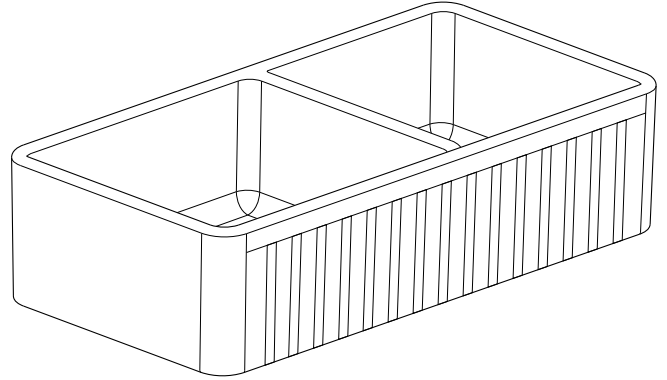

Model: **K2-DF33PI**

Pillar 33" Fireclay Farmhouse Sink

SPEC SHEET

Features

- Handcrafted from fine fireclay
- Non-porous glossy surface
- Fired at above 2200 °F for 24 hours
- Resists chips, stains, cracks and scratches
- Apron-front visible or concealed apron
- Reversible Traditional and Contemporary Designs
- 3-9/16" Drain opening
- Bottom Grid and drain basket included
- Recommended minimum cabinet size: 33"
- UPC/cUPC compliant
- Limited lifetime warranty