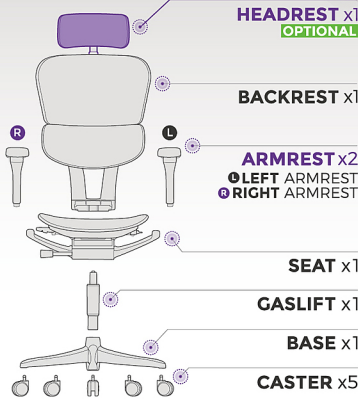

CHAIR PARTS TOOLS ▶