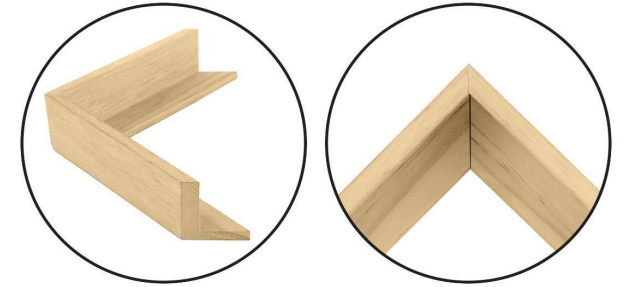

WENDOVER ART GROUP

ITEM NUMBER : **WTUR0461**

TITLE : **Full Color Reciprocity C**

OUTWARD DIMENSION (W X H) : **41" x 20"**

FRAME (WIDTH X DEPTH) : **MC0618SUB1 | 0.38" x 2.25"**

FRAME FINISH : **Floater Frame**

Natural

DESCRIPTION :

Giclee on Canvas, Gallery Wrapped, Artist Enhanced