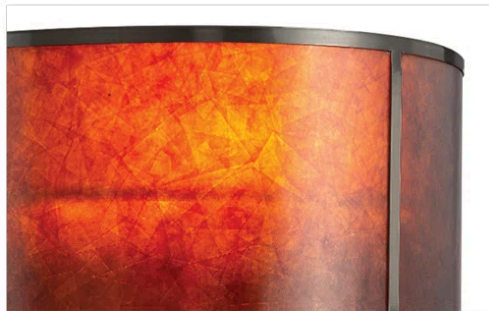

## WABI - SABI

*The perfection of imperfection*

NOVA of California celebrates the unique qualities of natural materials and handcraft. Variations in marble, hand-applied gold-leaf, natural mineral mica, hand-stitched woven fabrics and wood grains are inherent and add to the charm and authenticity of our products. These natural imperfections are not defects but are rather a testament to their individuality.

Hand-Applied Gold-Leaf

Natural Marble

Solid Woods

Bone Porcelain

Natural Mineral Mica

Hand-Stitched Woven Fabrics