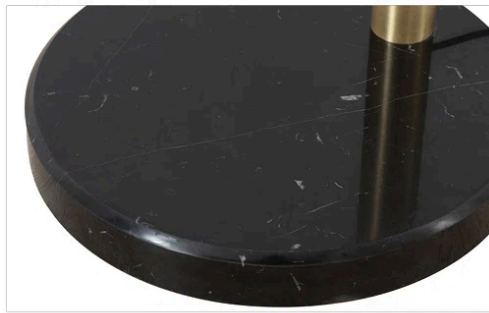

## WABI - SABI

*The perfection of imperfection*

NOVA of California celebrates the unique qualities of natural materials and handcraft. Variations in marble, hand-applied gold-leaf, natural mineral mica, hand-stitched woven fabrics and wood grains are inherent and add to the charm and authenticity of our products. These natural imperfections are not defects but are rather a testament to their individuality.

Hand-Applied Gold-Leaf

Natural Marble

Solid Woods

Bone Porcelain

Natural Mineral Mica

Hand-Stitched Woven Fabrics