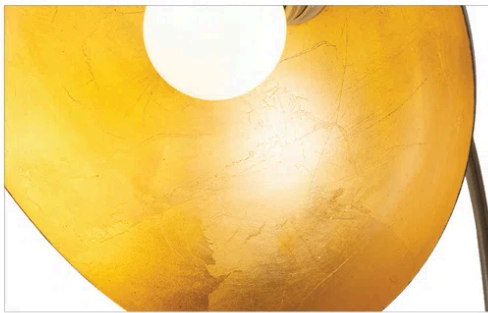

## WABI - SABI

*The perfection of imperfection*

NOVA of California celebrates the unique qualities of natural materials and handcraft. Variations in marble, hand-applied gold-leaf, natural mineral mica, hand-stitched woven fabrics and wood grains are inherent and add to the charm and authenticity of our products. These natural imperfections are not defects but are rather a testament to their individuality.

Hand-Applied Gold-Leaf

Natural Marble

Solid Woods

Bone Porcelain

Natural Mineral Mica

Hand-Stitched Woven Fabrics