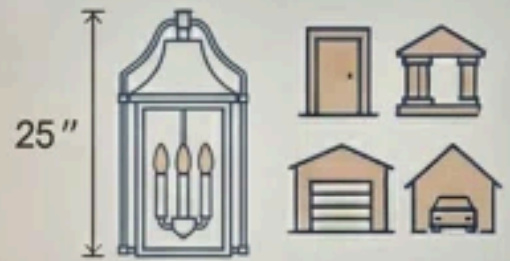

SIMPLE INSTALLATION

- All Mounting Hardware Included
- Clear Step-by-Step Instructions

DURABLE METAL BODY & TEMPERED GLASS

- Storm-Ready, Fade-Resistant & Non-Corrosive

WEATHER-PROOF & WATER-PROOF DESIGN

Built to Brave the Elements, Day & Night

IDEAL 25" HEIGHT

For Doorway, Porch, Garage, Backyard

RELIABLE SUPPORT

US Warehouse Shipping

Free Replacement Parts

Dedicated Customer Service Support

DUSK TO DAWN SENSOR

- Light OFF at LUX \geq 90 /
- Light ON at LUX \leq 20