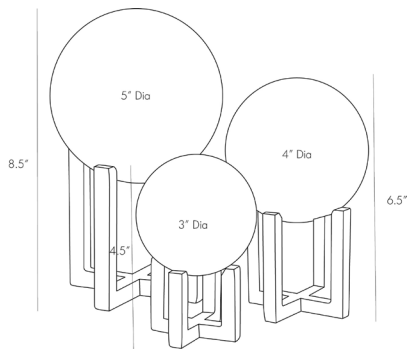

ARTERIOURS

MACARTHUR SCULPTURES, SET OF 3

9548

H: 4.5-8.5 IN, Dia: 3-5 IN

Clear

Contract Suitable As Is

Almost like the three Graces of Greek mythology, these crystal muses exemplify grace, charm and beauty. Aglaia, Thalia and Euphrosyne personified their own qualities, just as each of these pieces feature their own qualities in Clear, seeded and crackled textures. They are polished to a pristine orb and rest atop individual pedestals finished in antique brass.

APPEARANCE

Material	Crystal, Steel
Material Type	Crackled, Seedy
Finish	Clear, Pale Brass
Finish Will Vary	true
Top Coat/Sealant	true

SHIPPING

Product Weight	11 LBS
Gross Weight 1	12 LBS
Shipping Box 1	H: 14 IN, L: 14 IN, W: 10 IN